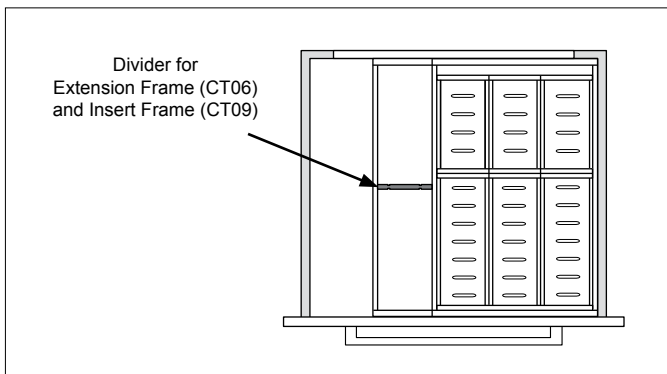

3.1 Cutlery Trays

Divider for Stainless Steel Cutlery Extension Frame CT06

Item No.	Dimensions mm
Plastic	
CT07-88	W88 x D50 x H63
CT07-176	W176 x D50 x H63
Colour	Grey

Stainless Steel Cutlery Compartment

Item No.	Dimensions mm
Stainless Steel	
CT08-88	W88 x D88 x H63
CT08-176	W88 x D176 x H63
CT08-264	W88 x D264 x H63
Finish	Grey & Stainless Steel