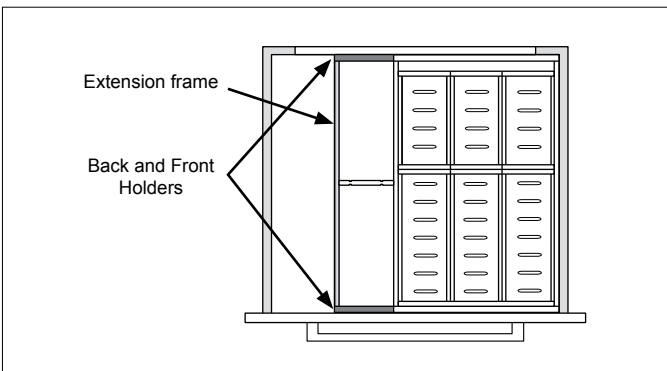

3.1 Cutlery Trays

Single Stainless Steel Cutlery End

Item No.	Dimensions mm	Drawer Depth mm
Stainless Steel		
CT05-450	W95 x D423 x H63	450
CT05-500	W95 x D473 x H63	500
CT05-550	W95 x D523 x H63	550
Finish	Grey & Stainless Steel	

Stainless Steel Cutlery Extension Frame

Item No.	Dimensions mm
Stainless Steel	
CT06-88	W88 x D420 x H63
CT06-176	W176 x D420 x H63
Finish	Grey & Stainless Steel