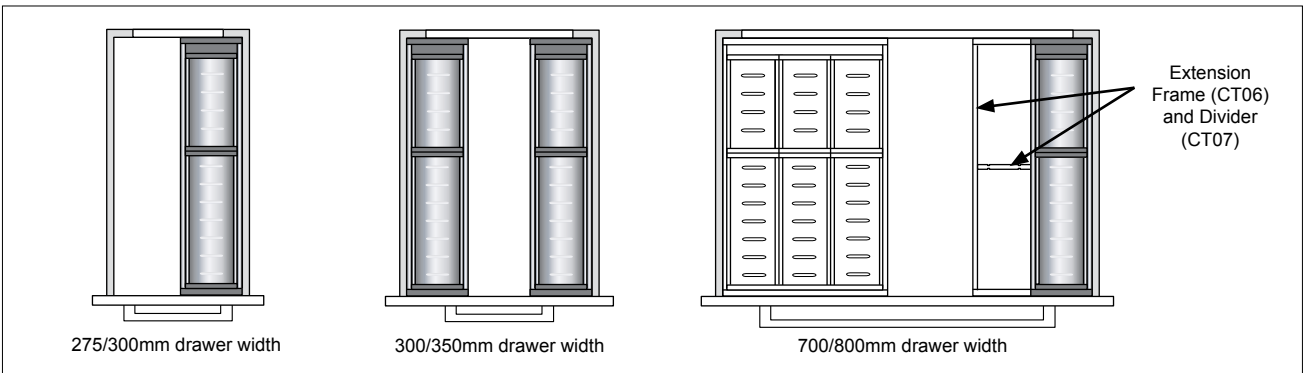

3.1 Cutlery Trays

Single Stainless Steel Cutlery End

Item No.	Dimensions mm	Drawer Depth mm
Stainless Steel		
CT05-450	W95 x D423 x H63	450
CT05-500	W95 x D473 x H63	500
CT05-550	W95 x D523 x H63	550
Finish	Grey & Stainless Steel	

Stainless Steel Cutlery Extension Frame

Item No.	Dimensions mm
Stainless Steel	
CT06-88	W88 x D420 x H63
CT06-176	W176 x D420 x H63
Finish	Grey & Stainless Steel