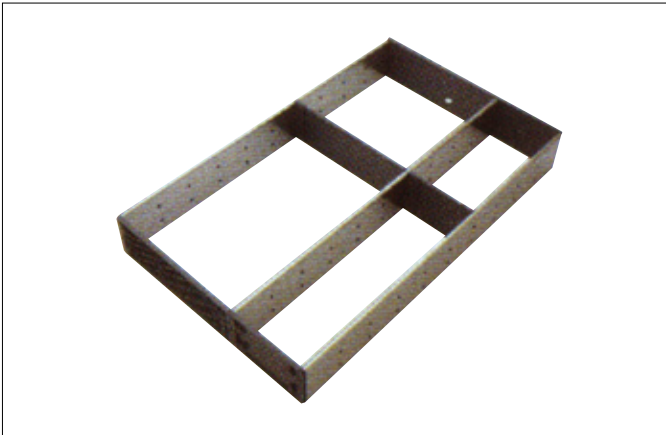

Item No.	Dimensions mm
Plastic	
CT07-88	W88 x D50 x H63
CT07-176	W176 x D50 x H63
Colour	Grey

Stainless Steel Cutlery Compartment

Item No.	Dimensions mm
Stainless Steel	
CT08-88	W88 x D88 x H63
CT08-176	W88 x D176 x H63
CT08-264	W88 x D264 x H63
Finish	Grey & Stainless Steel

3.1 Cutlery Trays

Stainless Steel Cutlery Insert Frame

Item No.	Dimensions mm	Drawer Depth mm
Stainless Steel		
CT09-450	W291 x D423 x H63	450
CT09-500	W291 x D473 x H63	500
CT09-550	W291 x D523 x H63	550
Finish	Grey Plastic & Stainless Steel	