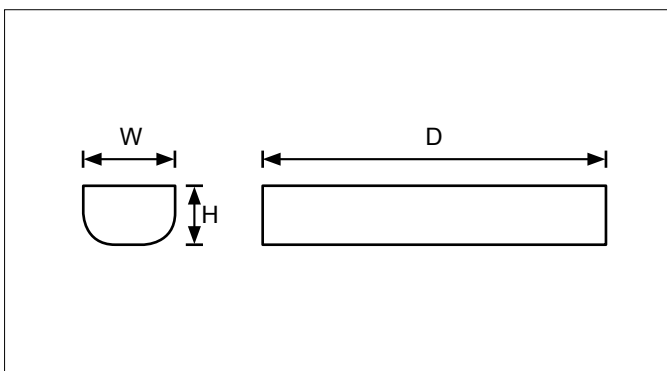

3.1 Cutlery Trays

Divider for Stainless Steel Cutlery Extension Frame CT06

Item No.	Dimensions mm
Plastic	
CT07-88	W88 x D50 x H63
CT07-176	W176 x D50 x H63
Colour	Grey

Stainless Steel Cutlery Compartment

Item No.	Dimensions mm
Stainless Steel	
CT08-88	W88 x D88 x H63
CT08-176	W88 x D176 x H63
CT08-264	W88 x D264 x H63
Finish	Grey & Stainless Steel