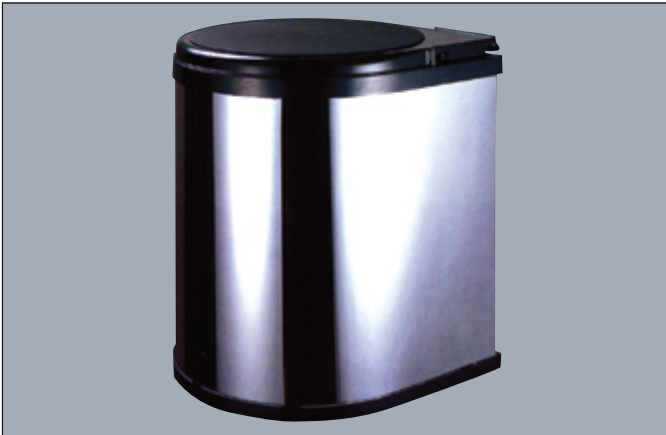

Plate Holder Caddy

Item No.	Dimensions mm
Plastic	
CT10	W170 x L(260 - 400) x H175
Colour	Grey

Notes: To fit plate size 160 - 315mm.

3.2 Waste Bins

Stainless Steel Door Mounted Bin

Item No.	Dimensions mm	Bin Capacity
Stainless Steel		
WB01-14	W350 x D290 x H430	14L
Finish	Chrome with Black Trim	