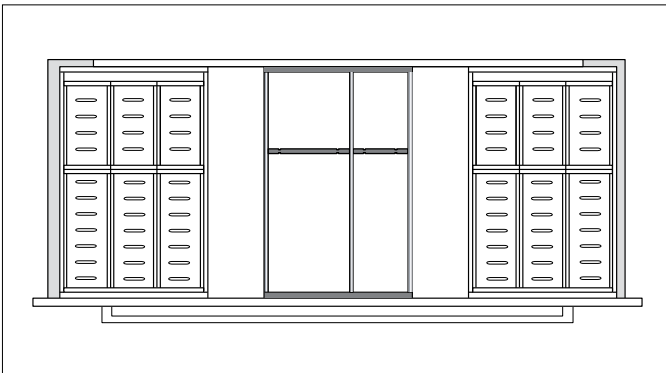

3.1 Cutlery Trays

Stainless Steel Cutlery Insert Frame

Item No.	Dimensions mm	Drawer Depth mm
Stainless Steel		
CT09-450	W291 x D423 x H63	450
CT09-500	W291 x D473 x H63	500
CT09-550	W291 x D523 x H63	550
Finish	Grey Plastic & Stainless Steel	