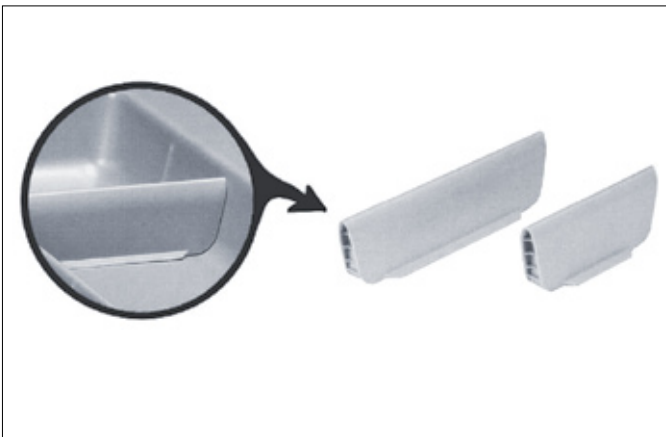

Kitchen Accessories

3.1 Cutlery Trays

3.2 Waste Bins

3.3 Kitchen Sinks

3.1 Cutlery Trays

Customisable Cutlery Tray

Item No.	Dimensions mm	Cabinet Size mm
ABS Plastic		
CT01-450 G	W330-380 x D415-483 x H50	450
CT01-500 G	W380-430 x D415-483 x H50	500
CT01-600 G	W480-530 x D415-483 x H50	600
CT01-700 G	W580-630 x D415-483 x H50	700
CT01-800 G	W680-730 x D415-483 x H50	800
CT01-900 G	W780-830 x D415-483 x H50	900
Finish	Grey	
ABS Plastic		
CT01-450 W	W330-380 x D415-483 x H50	450
CT01-500 W	W380-430 x D415-483 x H50	500
CT01-600 W	W480-530 x D415-483 x H50	600
CT01-700 W	W580-630 x D415-483 x H50	700
CT01-800 W	W680-730 x D415-483 x H50	800
CT01-900 W	W780-830 x D415-483 x H50	900
Finish	White	

Note: CT01 does not come with dividers. Please see CT02 to purchase dividers.

Cutlery Tray Dividers for CT01

Item No.	Dimensions mm
ABS Plastic	
CT02-95 G	W95 x H40
CT02-143 G	W143 x H40
Finish	Grey
ABS Plastic	
CT02-95 W	W95 x H40
CT02-143 W	W143 x H40
Finish	White