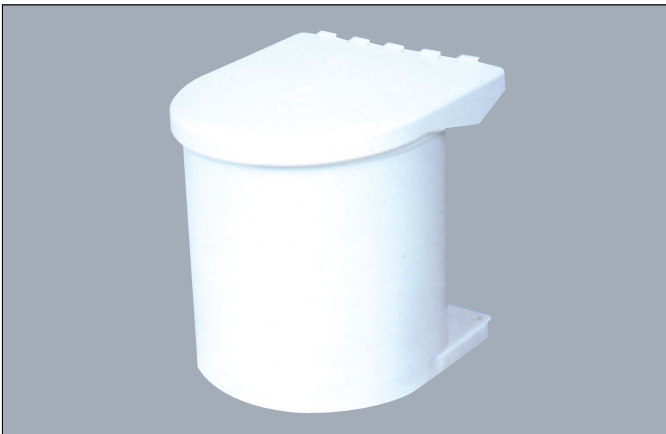

White Plastic Door Mounted Bin

Item No.	Dimensions mm	Bin Capacity
Plastic		
WB02-12	W350 x D290 x H430	12L
Finish	White	

Note: Minimum 400mm cabinet width.