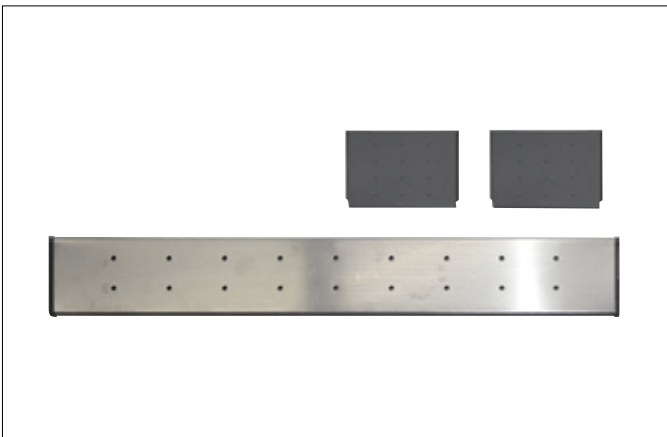

3.1 Cutlery Trays

Single Stainless Steel Cutlery End

Item No.	Dimensions mm	Drawer Depth mm
Stainless Steel		
CT05-450	W95 x D423 x H63	450
CT05-500	W95 x D473 x H63	500
CT05-550	W95 x D523 x H63	550
Finish	Grey & Stainless Steel	

Stainless Steel Cutlery Extension Frame

Item No.	Dimensions mm
Stainless Steel	
CT06-88	W88 x D420 x H63
CT06-176	W176 x D420 x H63
Finish	Grey & Stainless Steel

3.1 Cutlery Trays

Divider for Stainless Steel Cutlery Extension Frame CT06