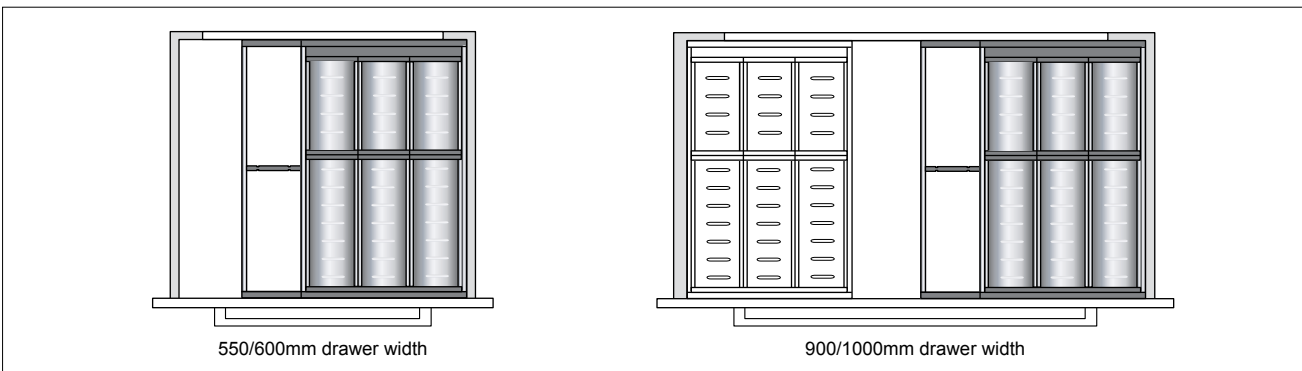

3.1 Cutlery Trays

Stainless Steel Cutlery Tray

Item No.	Dimensions mm	Drawer Depth mm
Stainless Steel		
CT03-450	W280 x D423 x H63	450
CT03-500	W280 x D473 x H63	500
CT03-550	W280 x D523 x H63	550
Finish	Grey & Stainless Steel	

Stainless Steel Cutlery Tray + Extension Frame

Item No.	Dimensions mm	Drawer Depth mm
Stainless Steel		
CT04-450	W377 x D423 x H63	450
CT04-500	W377 x D473 x H63	500
CT04-550	W377 x D523 x H63	550
Finish	Grey & Stainless Steel