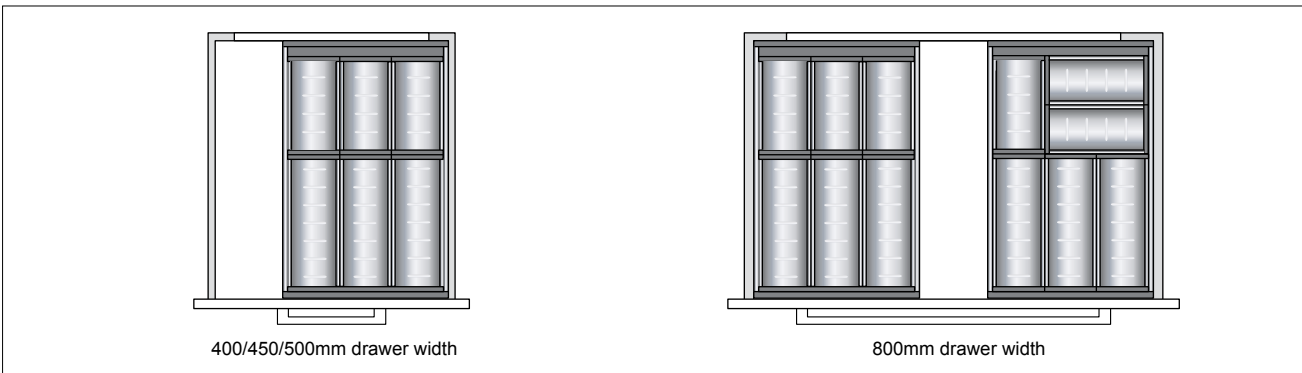

3.1 Cutlery Trays

Stainless Steel Cutlery Tray

Item No.	Dimensions mm	Drawer Depth mm
Stainless Steel		
CT03-450	W280 x D423 x H63	450
CT03-500	W280 x D473 x H63	500
CT03-550	W280 x D523 x H63	550
Finish	Grey & Stainless Steel	

Stainless Steel Cutlery Tray + Extension Frame

Item No.	Dimensions mm	Drawer Depth mm
Stainless Steel		
CT04-450	W377 x D423 x H63	450
CT04-500	W377 x D473 x H63	500
CT04-550	W377 x D523 x H63	550
Finish	Grey & Stainless Steel