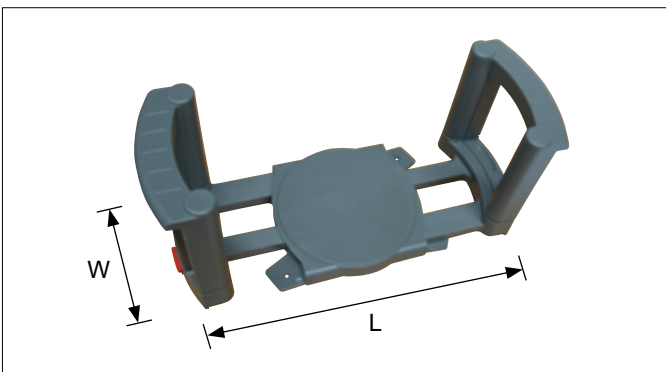

3.1 Cutlery Trays

Stainless Steel Cutlery Insert Frame

Item No.	Dimensions mm	Drawer Depth mm
Stainless Steel		
CT09-450	W291 x D423 x H63	450
CT09-500	W291 x D473 x H63	500
CT09-550	W291 x D523 x H63	550
Finish	Grey Plastic & Stainless Steel	

Plate Holder Caddy

Item No.	Dimensions mm
Plastic	
CT10	W170 x L(260 - 400) x H175
Colour	Grey

Notes: To fit plate size 160 - 315mm.

3.2 Waste Bins

Stainless Steel Door Mounted Bin

Item No.	Dimensions mm	Bin Capacity
Stainless Steel		
WB01-14	W350 x D290 x H430	14L
Finish	Chrome with Black Trim	