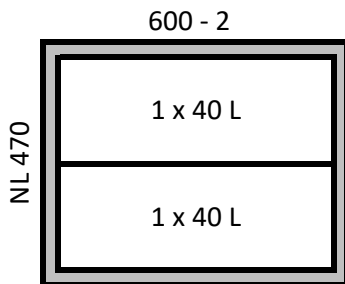

Nr. / no.9

Components:

- 1 x 9279412 - Frame 500 / NL 470
- 2 x 9279392 - Bin 17 L, Height 295 mm
- or
- 2 x 9279393 - Bin 29 L, Height 460 mm

Nr. / no.10

Components:

- 1 x 9279413 - Frame 600 - 1 / NL 470
- 2 x 9279393 - Bin 29 L, Height 460 mm
- 2 x 9279390 - Bin 8 L, Height 295 mm

## Possible Combinations

The following combinations are just examples, further combinations are possible.

Cabinet width

Nr. / no.11

Components:

- 1 x 9279413 - Frame 600 - 1 / NL 470
- 2 x 9279392 - Bin 17 L, Height 295 mm
- 2 x 9279390 - Bin 8 L, Height 295 mm

Nr. / no.12

Components:

- 1 x 9279413 - IFrame 600 - 1 / NL 470
- 1 x 9279393 - Bin 29 L, Height 460 mm
- 1 x 9279392 - Bin 17 L, Height 295 mm
- 2 x 9279390 - Bin 8 L, Height 295 mm

Nr. / no.13

Components: