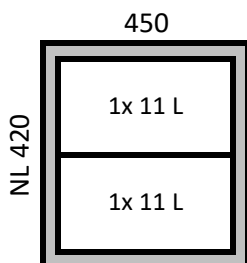

### Possible Combinations

The following combinations are just examples, further combinations are possible.

Cabinet width

Nr. / no.1

Components:  
 1 x 9279415 - Frame 450 / NL 420  
 2 x 9279391 - Bin 11 L, Height 295 mm

Nr. / no.2

Components:  
 1 x 9279416 - Frame 500 / NL 420  
 2 x 9279391 - Bin 11 L, Height 295 mm

Nr. / no.3

Components:  
 1 x 9279417 - Frame 600 - 1 / NL 420  
 2 x 9279391 - Bin 11 L, Height 295 mm  
 2 x 9279389 - Bin 5 L, Height 295 mm

Nr. / no.4

Components:  
 1 x 9279417 - Frame 600 - 1 / NL 420  
 3 x 9279391 - Bin 11 L, Height 295 mm

Nr. / no.5

Components:  
 1 x 9279409 - Frame 300 / NL 470  
 2 x 9279390 - Bin 8 L, Height 295 mm

### Possible Combinations

The following combinations are just examples, further combinations are possible.

Cabinet width

Nr. / no.6

Components:

- 1 x 9279410 - Frame 400 / NL 470
- 1 x 9279392 - Bin 17 L, Height 295 mm
- 1 x 9279390 - Bin 8 L, Height 295 mm