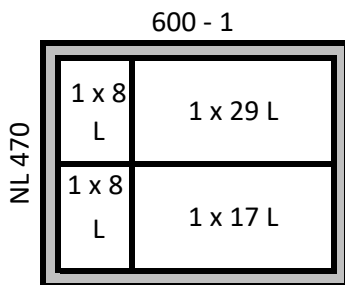

### Possible Combinations

The following combinations are just examples, further combinations are possible.

Cabinet width

Nr. / no.6

Components:

- 1 x 9279410 - Frame 400 / NL 470
- 1 x 9279392 - Bin 17 L, Height 295 mm
- 1 x 9279390 - Bin 8 L, Height 295 mm

Nr. / no.9

Components:

- 1 x 9279412 - Frame 500 / NL 470
- 2 x 9279392 - Bin 17 L, Height 295 mm
- or
- 2 x 9279393 - Bin 29 L, Height 460 mm

Nr. / no.10

Components:

- 1 x 9279413 - Frame 600 - 1 / NL 470
- 2 x 9279393 - Bin 29 L, Height 460 mm
- 2 x 9279390 - Bin 8 L, Height 295 mm

## Possible Combinations

The following combinations are just examples, further combinations are possible.

Cabinet width

Nr. / no.11

Components:

- 1 x 9279413 - Frame 600 - 1 / NL 470
- 2 x 9279392 - Bin 17 L, Height 295 mm
- 2 x 9279390 - Bin 8 L, Height 295 mm

Nr. / no.12

Components:

- 1 x 9279413 - IFrame 600 - 1 / NL 470
- 1 x 9279393 - Bin 29 L, Height 460 mm
- 1 x 9279392 - Bin 17 L, Height 295 mm
- 2 x 9279390 - Bin 8 L, Height 295 mm

Nr. / no.13

Components: