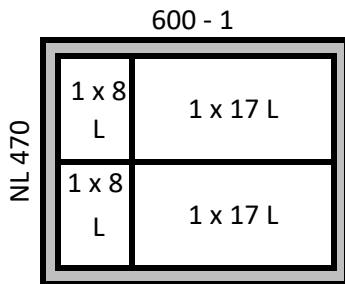

### Possible Combinations

The following combinations are just examples, further combinations are possible.

Cabinet width

Nr. / no.6

Components:

- 1 x 9279410 - Frame 400 / NL 470
- 1 x 9279392 - Bin 17 L, Height 295 mm
- 1 x 9279390 - Bin 8 L, Height 295 mm

Nr. / no.7

Components:

- 1 x 9279410 - Frame 400 / NL 470
- 1 x 9279393 - Bin 29 L, Height 460 mm
- 1 x 9279390 - Bin 8 L, Height 295 mm

Nr. / no.8

Components:

- 1 x 9279411 - Frame 450 / NL 470
- 2 x 9279392 - Bin 17 L, Height 295 mm
- or
- 2 x 9279393 - Bin 29 L, Height 460 mm

Nr. / no.9

Components:

- 1 x 9279412 - Frame 500 / NL 470
- 2 x 9279392 - Bin 17 L, Height 295 mm
- or
- 2 x 9279393 - Bin 29 L, Height 460 mm

Nr. / no.10

Components:

- 1 x 9279413 - Frame 600 - 1 / NL 470
- 2 x 9279393 - Bin 29 L, Height 460 mm
- 2 x 9279390 - Bin 8 L, Height 295 mm

## Possible Combinations

The following combinations are just examples, further combinations are possible.

Cabinet width

Nr. / no.11

Components:

- 1 x 9279413 - Frame 600 - 1 / NL 470
- 2 x 9279392 - Bin 17 L, Height 295 mm
- 2 x 9279390 - Bin 8 L, Height 295 mm