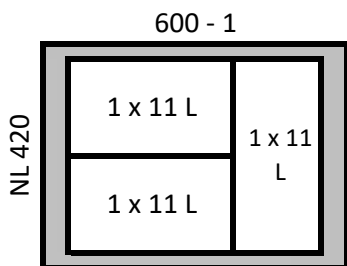

### Possible Combinations

The following combinations are just examples, further combinations are possible.

Cabinet width

Nr. / no.1

Components:  
 1 x 9279415 - Frame 450 / NL 420  
 2 x 9279391 - Bin 11 L, Height 295 mm

Nr. / no.2

Components:  
 1 x 9279416 - Frame 500 / NL 420  
 2 x 9279391 - Bin 11 L, Height 295 mm

Nr. / no.3

Components:  
 1 x 9279417 - Frame 600 - 1 / NL 420  
 2 x 9279391 - Bin 11 L, Height 295 mm  
 2 x 9279389 - Bin 5 L, Height 295 mm

Nr. / no.4

Components:  
 1 x 9279417 - Frame 600 - 1 / NL 420  
 3 x 9279391 - Bin 11 L, Height 295 mm

Nr. / no.5

Components:  
 1 x 9279409 - Frame 300 / NL 470  
 2 x 9279390 - Bin 8 L, Height 295 mm

### Possible Combinations

The following combinations are just examples, further combinations are possible.

Cabinet width

Nr. / no.6

Components:

- 1 x 9279410 - Frame 400 / NL 470
- 1 x 9279392 - Bin 17 L, Height 295 mm
- 1 x 9279390 - Bin 8 L, Height 295 mm