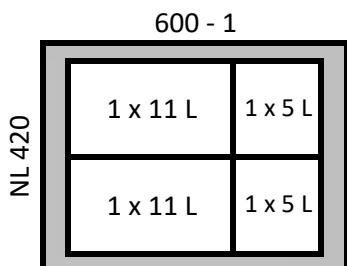

### Possible Combinations

The following combinations are just examples, further combinations are possible.

Cabinet width

Nr. / no.1

Components:  
 1 x 9279415 - Frame 450 / NL 420  
 2 x 9279391 - Bin 11 L, Height 295 mm

Nr. / no.2

Components:  
 1 x 9279416 - Frame 500 / NL 420  
 2 x 9279391 - Bin 11 L, Height 295 mm

Nr. / no.3

Components:  
 1 x 9279417 - Frame 600 - 1 / NL 420  
 2 x 9279391 - Bin 11 L, Height 295 mm  
 2 x 9279389 - Bin 5 L, Height 295 mm

Nr. / no.4

Components:  
 1 x 9279417 - Frame 600 - 1 / NL 420  
 3 x 9279391 - Bin 11 L, Height 295 mm

Nr. / no.5

Components:  
 1 x 9279409 - Frame 300 / NL 470  
 2 x 9279390 - Bin 8 L, Height 295 mm

### Possible Combinations

The following combinations are just examples, further combinations are possible.

Cabinet width

Nr. / no.6

Components:

- 1 x 9279410 - Frame 400 / NL 470
- 1 x 9279392 - Bin 17 L, Height 295 mm
- 1 x 9279390 - Bin 8 L, Height 295 mm