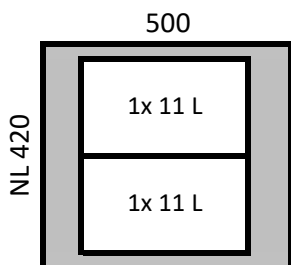

### Possible Combinations

The following combinations are just examples, further combinations are possible.

Cabinet width

Nr. / no.1

Components:  
 1 x 9279415 - Frame 450 / NL 420  
 2 x 9279391 - Bin 11 L, Height 295 mm

Nr. / no.2

Components:  
 1 x 9279416 - Frame 500 / NL 420  
 2 x 9279391 - Bin 11 L, Height 295 mm

Nr. / no.3

Components:  
 1 x 9279417 - Frame 600 - 1 / NL 420  
 2 x 9279391 - Bin 11 L, Height 295 mm  
 2 x 9279389 - Bin 5 L, Height 295 mm

Nr. / no.4

Components:  
 1 x 9279417 - Frame 600 - 1 / NL 420  
 3 x 9279391 - Bin 11 L, Height 295 mm

Nr. / no.5

Components:  
 1 x 9279409 - Frame 300 / NL 470  
 2 x 9279390 - Bin 8 L, Height 295 mm

### Possible Combinations

The following combinations are just examples, further combinations are possible.

Cabinet width

Nr. / no.6

Components:

- 1 x 9279410 - Frame 400 / NL 470
- 1 x 9279392 - Bin 17 L, Height 295 mm
- 1 x 9279390 - Bin 8 L, Height 295 mm