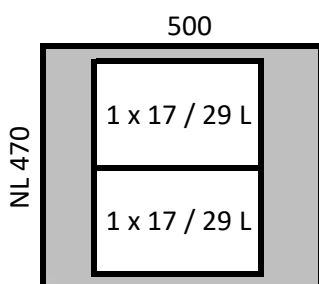

### Possible Combinations

The following combinations are just examples, further combinations are possible.

Cabinet width

Nr. / no.6

Components:

- 1 x 9279410 - Frame 400 / NL 470
- 1 x 9279392 - Bin 17 L, Height 295 mm
- 1 x 9279390 - Bin 8 L, Height 295 mm

Nr. / no.7

Components:

- 1 x 9279410 - Frame 400 / NL 470
- 1 x 9279393 - Bin 29 L, Height 460 mm
- 1 x 9279390 - Bin 8 L, Height 295 mm

Nr. / no.8

Components:

- 1 x 9279411 - Frame 450 / NL 470
- 2 x 9279392 - Bin 17 L, Height 295 mm
- or
- 2 x 9279393 - Bin 29 L, Height 460 mm

Nr. / no.9

Components:

- 1 x 9279412 - Frame 500 / NL 470
- 2 x 9279392 - Bin 17 L, Height 295 mm
- or
- 2 x 9279393 - Bin 29 L, Height 460 mm

Nr. / no.10

Components:

- 1 x 9279413 - Frame 600 - 1 / NL 470
- 2 x 9279393 - Bin 29 L, Height 460 mm
- 2 x 9279390 - Bin 8 L, Height 295 mm

## Possible Combinations

The following combinations are just examples, further combinations are possible.

Cabinet width

Nr. / no.11

Components:

- 1 x 9279413 - Frame 600 - 1 / NL 470
- 2 x 9279392 - Bin 17 L, Height 295 mm
- 2 x 9279390 - Bin 8 L, Height 295 mm