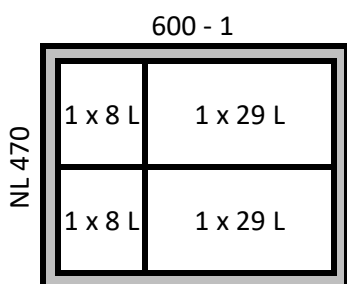

### Possible Combinations

The following combinations are just examples, further combinations are possible.

Cabinet width

Nr. / no.6

Components:

- 1 x 9279410 - Frame 400 / NL 470
- 1 x 9279392 - Bin 17 L, Height 295 mm
- 1 x 9279390 - Bin 8 L, Height 295 mm

Nr. / no.7

Components:

- 1 x 9279410 - Frame 400 / NL 470
- 1 x 9279393 - Bin 29 L, Height 460 mm
- 1 x 9279390 - Bin 8 L, Height 295 mm

Nr. / no.8

Components:

- 1 x 9279411 - Frame 450 / NL 470
- 2 x 9279392 - Bin 17 L, Height 295 mm
- or
- 2 x 9279393 - Bin 29 L, Height 460 mm

Nr. / no.9

Components:

- 1 x 9279412 - Frame 500 / NL 470
- 2 x 9279392 - Bin 17 L, Height 295 mm
- or
- 2 x 9279393 - Bin 29 L, Height 460 mm

Nr. / no.10

Components:

- 1 x 9279413 - Frame 600 - 1 / NL 470
- 2 x 9279393 - Bin 29 L, Height 460 mm
- 2 x 9279390 - Bin 8 L, Height 295 mm

## Possible Combinations

The following combinations are just examples, further combinations are possible.

Cabinet width

Nr. / no.11

Components:

- 1 x 9279413 - Frame 600 - 1 / NL 470
- 2 x 9279392 - Bin 17 L, Height 295 mm
- 2 x 9279390 - Bin 8 L, Height 295 mm