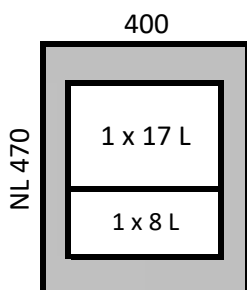

### Possible Combinations

The following combinations are just examples, further combinations are possible.

Cabinet width

Nr. / no.1

Components:  
 1 x 9279415 - Frame 450 / NL 420  
 2 x 9279391 - Bin 11 L, Height 295 mm

Nr. / no.2

Components:  
 1 x 9279416 - Frame 500 / NL 420  
 2 x 9279391 - Bin 11 L, Height 295 mm

Nr. / no.3

Components:  
 1 x 9279417 - Frame 600 - 1 / NL 420  
 2 x 9279391 - Bin 11 L, Height 295 mm  
 2 x 9279389 - Bin 5 L, Height 295 mm

Nr. / no.4

Components:  
 1 x 9279417 - Frame 600 - 1 / NL 420  
 3 x 9279391 - Bin 11 L, Height 295 mm

Nr. / no.5

Components:  
 1 x 9279409 - Frame 300 / NL 470  
 2 x 9279390 - Bin 8 L, Height 295 mm

### Possible Combinations

The following combinations are just examples, further combinations are possible.

Cabinet width

Nr. / no.6

Components:

- 1 x 9279410 - Frame 400 / NL 470
- 1 x 9279392 - Bin 17 L, Height 295 mm
- 1 x 9279390 - Bin 8 L, Height 295 mm