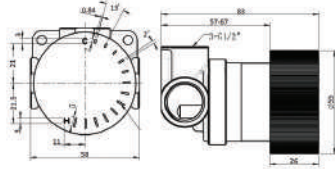

CODE	FINISH	RRP $ (Incl.)
KMCBK-BKMQ05	Chrome	171.00
KMCBK-BKMQ05B	Matt Black	202.00
KMCBK-BKMQ05BN	Brush Nickel	237.00
KMCBK-BKMQ05BG	Brush Gold	264.00
KMCBK-BKMQ05BGM	Brush Gun Metal	291.00

FEATURES

Progressive 35mm ceramic cartridge
15 Years cartridge including 2 years labour