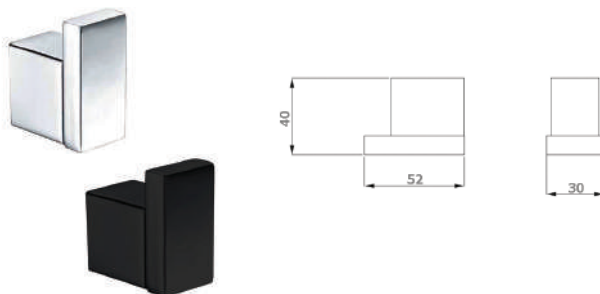

HESTIA ROBE HOOK

CODE	FINISH	RRP $ (Incl.)
BACBK-BK1603	Chrome	21.50
BACBK-BK1603B	Matt Black	29.00

FEATURES

Premium 304 stainless steel construction
Modern style design
15 Years product replacement