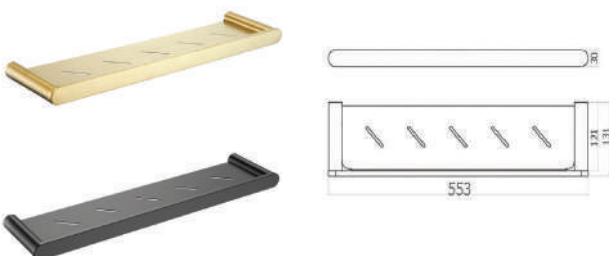

TYPHON METAL SHOWER SHELF

CODE	FINISH	RRP $ (Incl.)
BACBK-BK2310	Chrome	95.00
BACBK-BK2310B	Matt Black	125.00
BACBK-BK2310BN	Brush Nickel	133.00
BACBK-BK2310BG	Brush Gold	144.00
BACBK-BK2310BGM	Brush Gun Metal	159.00

FEATURES

Premium 304 stainless steel construction
Modern style design
15 Years product replacement