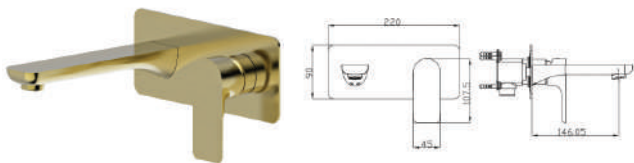

MIXERS & TAPWARE

AETHER BATH MIXER WITH SPOUT

CODE	FINISH	RRP $ (Incl.)
KMCBK-BKM405	Chrome	275.00
KMCBK-BKM405B	Matt Black	342.00
KMCBK-BKM405BN	Brush Nickel	380.00
KMCBK-BKM405BG	Brush Gold	425.00

FEATURES

Kerox 35mm cartridge
Neoperl Aerator
Premium DR brass construction
20 Years cartridge including 2 years labour