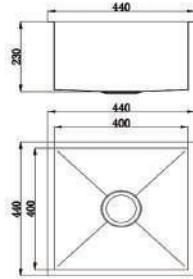

KRATOS UNDER/OVERMOUNT SINGLE BOWL SINK W440MM

CODE	FINISH	RRP $ (Incl.)
KSKBK-BKS40	Stainless Steel	250.00

FEATURES

304 Stainless Steel
1.2mm Thickness, R0 radius
Overall Size: 440 x 440 x 230mm
15 Years replacement warranty