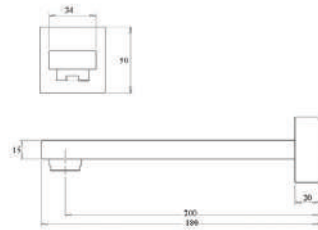

CODE	FINISH	RRP $ (Incl.)
BSPBK-BKSP02	Chrome	72.00
BSPBK-BKSP02B	Matt Black	89.00

FEATURES

Premium DR brass construction
15 Years replacement warranty