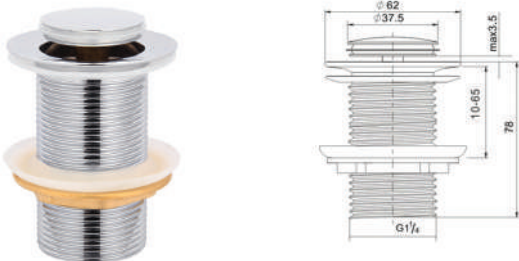

HYPNOS 32MM POP-UP WASTE WITH NO OVERFLOW

CODE	FINISH	RRP $ (Incl.)
BWTBK-BKP81	Chrome	17.00
BWTBK-BKP81B	Matt Black	23.00
BWTBK-BKP81BN	Brush Nickel	30.00

FEATURES

High quality brass construction
15 Years replacement product