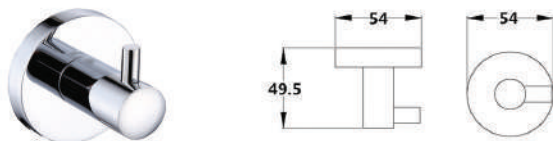

CODE	FINISH	RRP $ (Incl.)
BACBK-BK715	Chrome	19.00

FEATURES

Premium zinc alloy construction
Modern style design
5 Years product replacement