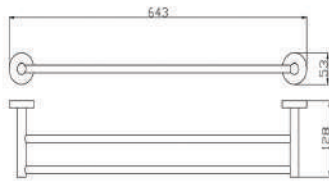

BATHROOM ACCESSORIES

POSEIDON DOUBLE TOWEL RAIL 600MM

CODE	FINISH	RRP $ (Incl.)
BACBK-BK401600	Chrome	64.00
BACBK-BK401600B	Matt Black	90.00
BACBK-BK401600BN	Brush Nickel	98.00
BACBK-BK401600BG	Brush Gold	116.00
BACBK-BK401600BGM	Brush Gun Metal	121.00

FEATURES

Premium brass construction
Modern style design
15 Years product replacement