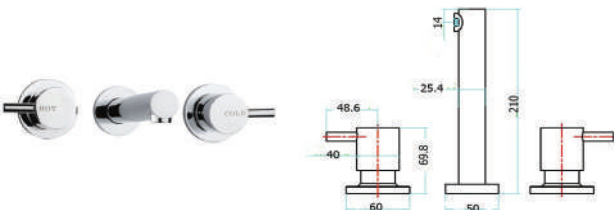

OCEANUS PIN QUARTER TURN BATH SET

CODE	FINISH	RRP $ (Incl.)
BTPBK-BKTJ01	Chrome	158.00

FEATURES

Premium DR brass construction
Modern cylindrical design
5 Years warranty including 1 year labour