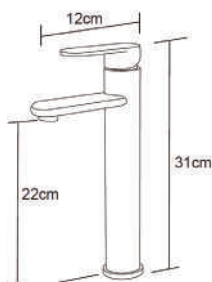

ATLAS TOWER BASIN MIXER

CODE	FINISH	RRP $ (Incl.)
KMCBK-BKM703	Chrome	205.00
KMCBK-BKM703B	Matt Black	266.00
KMCBK-BKM703BN	Brush Nickel	303.00

FEATURES

Fluhs 35mm cartridge
Neoperl Aerator & Neoperl Soft Pex Hose
20 Years cartridge including 2 years labour