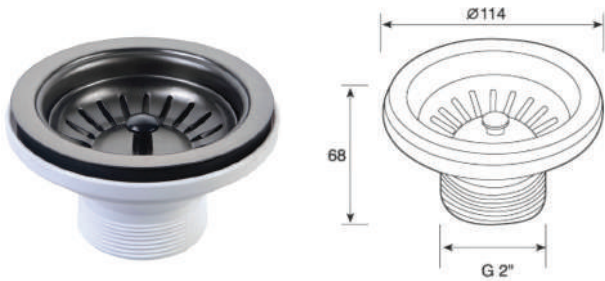

HYPNOS BASKET WASTE BLACK

CODE	FINISH	RRP $ (Incl.)
BWTBK-BKGS44B	Stainless Steel	73.78

FEATURES

Premium 304 stainless steel construction
15 Years replacement product

EROS 100MM SQUARE FLOOR WASTE