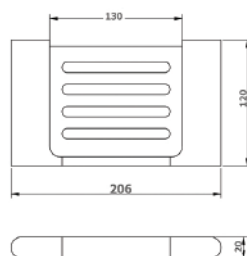

ARES SOAP TRAY

CODE	FINISH	RRP $ (Incl.)
BACBK-BK310	Chrome	65.49
BACBK-BK310B	Matt Black	78.71
BACBK-BK310BN	Brush Nickel	87.62
BACBK-BK310BG	Brush Gold	96.00
BACBK-BK310BGM	Brush Gun Metal	105.00

FEATURES

Premium brass construction
Modern style design
15 Years product replacement