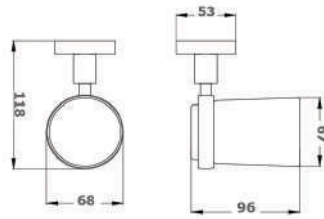

POSEIDON SINGLE TUMBLER HOLDER

CODE	FINISH	RRP $ (Incl.)
BACBK-BK421	Chrome	26.50

FEATURES

Premium brass construction
Modern style design
15 Years product replacement