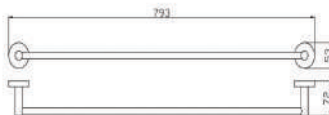

POSEIDON SINGLE TOWEL RAIL 750MM

CODE	FINISH	RRP $ (Incl.)
BACBK-BK402750	Chrome	49.00
BACBK-BK402750B	Matt Black	64.00
BACBK-BK402750BN	Brush Nickel	71.00
BACBK-BK402750BG	Brush Gold	86.00
BACBK-BK402750BGM	Brush Gun Metal	97.00

FEATURES

Premium brass construction
Modern style design
15 Years product replacement