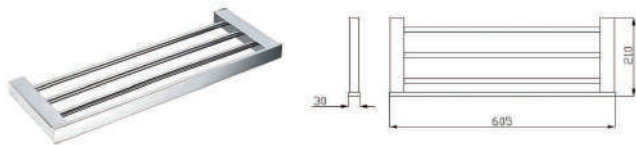

CODE	FINISH	RRP $ (Incl.)
BACBK-BK1611	Chrome	119.00

FEATURES

Premium 304 stainless steel construction
Modern style design
15 Years product replacement