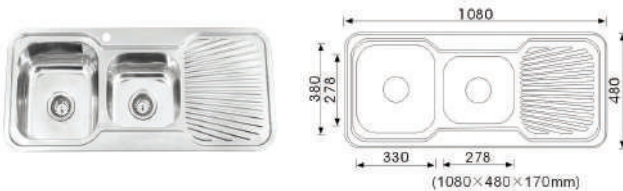

CRONOS 1 3/4 BOWL SINK & DRAINER

CODE	FINISH	RRP $ (Incl.)
KSKBK-BK1081L	Stainless Steel	262.91
KSKBK-BK1081R	Stainless Steel	262.91

FEATURES

304 Stainless steel, 8/18 grade
1080 x 480 x 170mm
15 Years replacement warranty