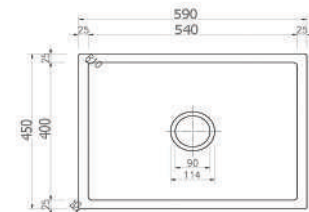

PROMETHEUS UNDER/OVERMOUNT SINGLE BOWL GRANITE SINK W590MM

CODE	FINISH	RRP $ (Incl.)
KSKBK-BKGS5945	Matt Black	577.00

FEATURES

Germany Quartz Stone
Overall Size: 590 x 450 x 230mm
Lifetime replacement warranty