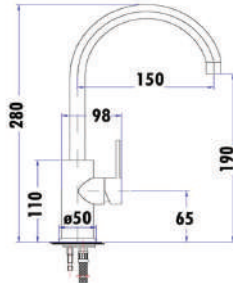

ARES ROUND GOOSENECK BASIN MIXER

CODE	FINISH	RRP $ (Incl.)
KMCBK-BKM211	Chrome	120.00

FEATURES

Kerox 35mm cartridge
Neoperl Pex Hose
15 Years cartridge including 2 years labour