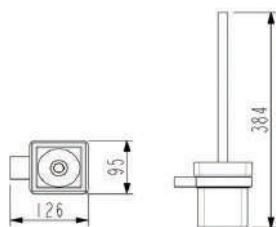

HERMES KASTEN TOILET BRUSH HOLDER

CODE	FINISH	RRP $ (Incl.)
BACBK-BK909	Chrome	52.00
BACBK-BK909B	Matt Black	69.50
BACBK-BK909BN	Brush Nickel	77.00

FEATURES

Premium brass construction
15 Years product replacement