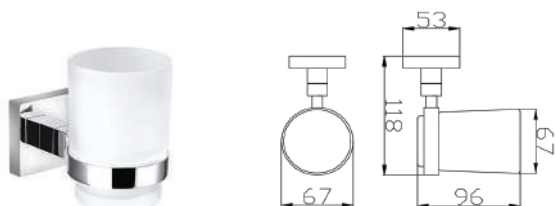

TRITON SINGLE TUMBLER HOLDER

CODE	FINISH	RRP $ (Incl.)
BACBK-BK521	Chrome	29.00

FEATURES

Premium brass construction
Modern style design
15 Years product replacement