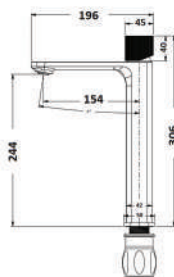

HADES TOWER BASIN MIXER

CODE	FINISH	RRP $ (Incl.)
KMCBK-BKMQ4103	Chrome	290.00
KMCBK-BKMQ4103B	Matt Black	361.00
KMCBK-BKMQ4103BN	Brush Nickel	391.00
KMCBK-BKMQ4103BG	Brush Gold	454.00

FEATURES

Kerox 35mm cartridge
Neoperl Aerator & Neoperl Soft Pex Hose
15 Years cartridge including 2 years labour