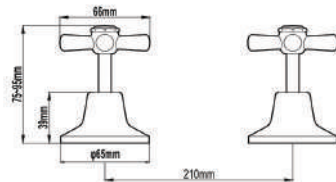

CODE	FINISH	RRP $ (Incl.)
BTPBK-BKTE02	Chrome	49.00

FEATURES

Premium DR brass construction
Jump vale system
5 Years warranty including 1 year labour