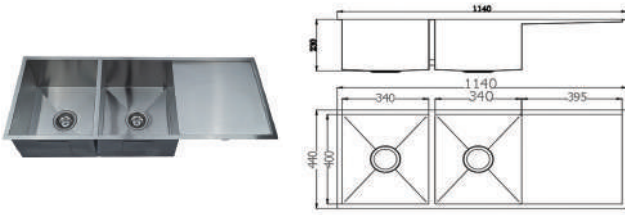

KRATOS UNDER/OVERMOUNT DOUBLE BOWL SINK WITH DRAINER W1140MM

CODE	FINISH	RRP $ (Incl.)
KSKBK-BKS114	Stainless Steel	654.00

FEATURES

304 Stainless Steel
1.2mm Thickness, R0 radius
Overall Size: 1140 x 440 x 230mm
15 Years replacement warranty