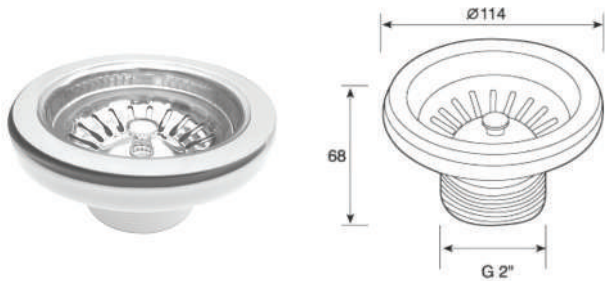

EXTRA ACCESSORIES

HYPNOS BASKET WASTE

CODE	FINISH	RRP $ (Incl.)
BWTBK-BKA4	Stainless Steel	18.78

FEATURES

Premium 304 stainless steel construction
15 Years replacement product