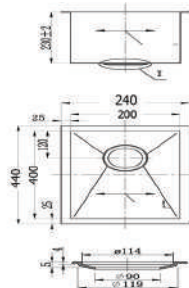

KRATOS UNDER/OVERMOUNT SINGLE BOWL SINK W240MM

CODE	FINISH	RRP $ (Incl.)
KSKBK-BKS20	Stainless Steel	214.00

FEATURES

304 Stainless Steel
1.2mm Thickness, R0 radius
Overall Size: 240 x 440 x 230mm
15 Years replacement warranty