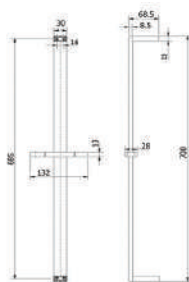

ARTEMIS SQUARE MULTIFUNCTION SLIDING RAIL SHOWER

CODE	FINISH	RRP $ (Incl.)
BSHBK-BKS104	Chrome	149.00
BSHBK-BKS104B	Matt Black	193.00
BSHBK-BKS104BN	Brush Nickel	231.00
BSHBK-BKS104BGM	Brush Gun Metal	294.00

FEATURES

Premium brass construction
3 Spray function hand shower head
1.5m Dural hose
15 Years parts replacement warranty