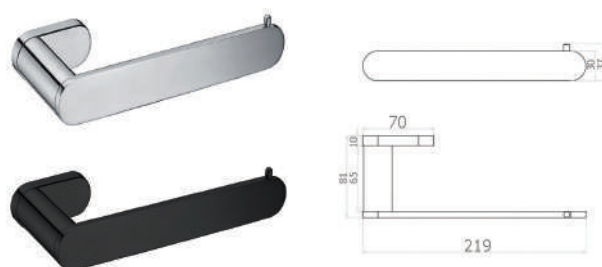

TYPHON TOWEL BAR

CODE	FINISH	RRP $ (Incl.)
BACBK-BK2305	Chrome	43.00
BACBK-BK2305B	Matt Black	55.00
BACBK-BK2305BN	Brush Nickel	60.00
BACBK-BK2305BG	Brush Gold	66.00
BACBK-BK2305BGM	Brush Gun Metal	73.00

FEATURES

Premium 304 stainless steel construction
Modern style design
15 Years product replacement