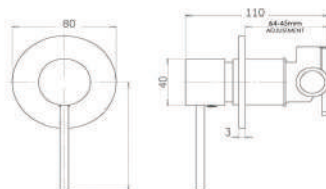

POSEIDON ROUND SHOWER MIXER

CODE	FINISH	RRP $ (Incl.)
KMCBK-BKM206	Chrome	73.00
KMCBK-BKM206B	Matt Black	101.00
KMCBK-BKM206BN	Brush Nickel	113.00

FEATURES

Kerox 35mm cartridge
Premium DR brass construction
15 Years cartridge including 2 years labour