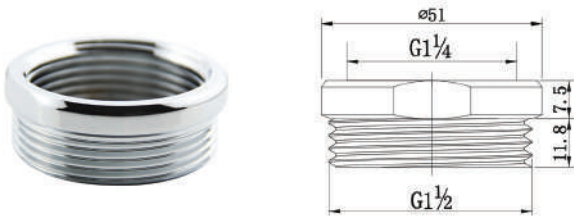

HYPNOS BRASS BOTTLE TRAP COUPLING

CODE	FINISH	RRP $ (Incl.)
BWTBK-BK226SPC	Chrome	7.50
BWTBK-BK226SPB	Matt Black	10.50
BWTBK-BK226SPBN	Brush Nickel	12.00

FEATURES

32mm to 40mm Adapter