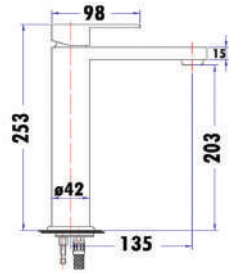

TRITON SQUARE TOWER BASIN MIXER

CODE	FINISH	RRP $ (Incl.)
KMCBK-BKM103	Chrome	176.00
KMCBK-BKM103B	Matt Black	235.00

FEATURES

Kerox 35mm cartridge
Neoperl Pex Hose
15 Years cartridge including 2 years labour