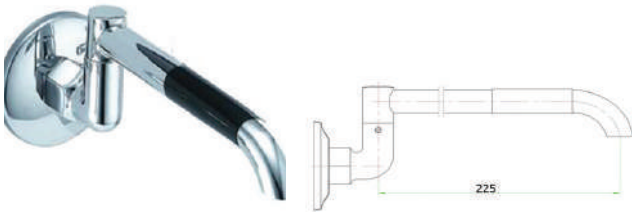

OCEANUS LAUNDRY SPOUT 225MM

CODE	FINISH	RRP $ (Incl.)
BTPBK-BKT225	Chrome	24.00

FEATURES

Premium DR brass construction
225mm Length
5 Years warranty including 1 year labour