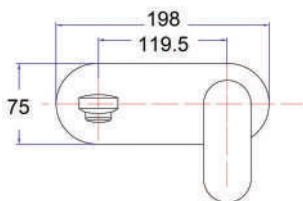

CODE	FINISH	RRP $ (Incl.)
KMCBK-BKM716	Chrome	291.00
KMCBK-BKM716B	Matt Black	366.00
KMCBK-BKM716BN	Brush Nickel	419.00

FEATURES

Fluhs 35mm cartridge
Neoperl Aerator
20 Years cartridge including 2 years labour