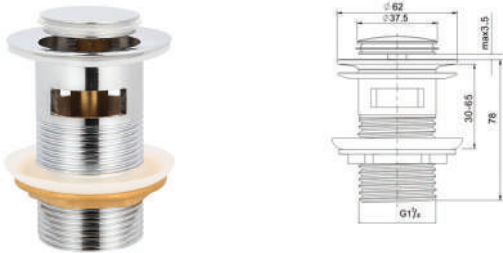

HYPNOS 32MM POP-UP WASTE WITH OVERFLOW

CODE	FINISH	RRP $ (Incl.)
BWTBK-BKP80	Chrome	17.00
BWTBK-BKP80B	Matt Black	23.00
BWTBK-BKP80BN	Brush Nickel	30.00

FEATURES

High quality brass construction
15 Years replacement product