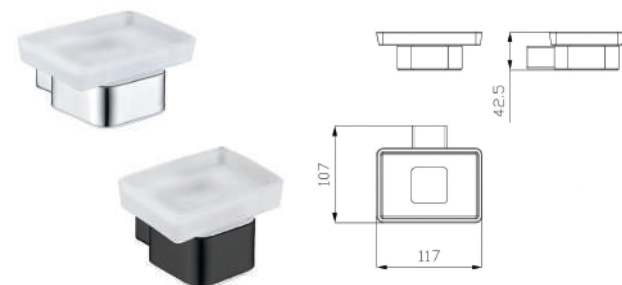

HESTIA SOAP DISH

CODE	FINISH	RRP $ (Incl.)
BACBK-BK1606	Chrome	33.00
BACBK-BK1606B	Matt Black	44.00

FEATURES

Premium 304 stainless steel construction
Modern style design
15 Years product replacement