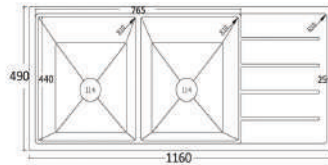

PROMETHEUS UNDER/OVERMOUNT DOUBLE BOWL WITH DRAINER GRANITE SINK W1160MM

CODE	FINISH	RRP $ (Incl.)
KSKBK-BKGS11649	Matt Black	950.00

FEATURES

Germany Quartz Stone
Overall Size: 1160 x 490 x 230mm
Lifetime replacement warranty