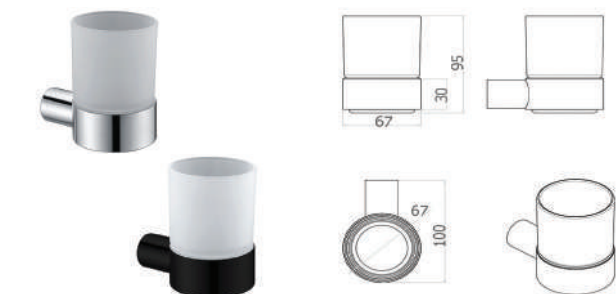

TYPHON TUMBLER HOLDER

CODE	FINISH	RRP $ (Incl.)
BACBK-BK2304	Chrome	34.00
BACBK-BK2304B	Matt Black	39.00

FEATURES

Premium 304 stainless steel construction
Modern style design
15 Years product replacement