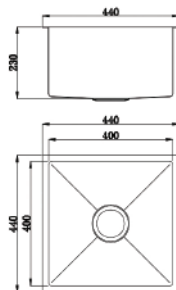

HELIOS UNDER/OVERMOUNT SINGLE BOWL SINK W440MM

CODE	FINISH	RRP $ (Incl.)
KSKBK-BKR40	Stainless Steel	280.00
KSKBK-BKR40B	Matt Black	401.00
KSKBK-BKR40BG	Brush Gold	475.00

FEATURES

304 Stainless steel
1.2mm Thickness, R10 radius
Overall Size: 440 x 440 x 230mm
15 Years replacement warranty

HELIOS UNDER/OVERMOUNT DOUBLE BOWL SINK W760MM