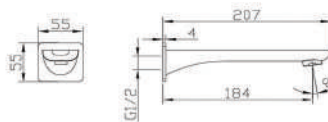

ATLAS OVAL BATH SPOUT 180MM

CODE	FINISH	RRP $ (Incl.)
BSPBK-BKSP04	Chrome	81.00
BSPBK-BKSP04B	Matt Black	94.00
BSPBK-BKSP04BN	Brush Nickel	108.00
BSPBK-BKSP04BG	Brush Gold	132.00
BSPBK-BKSP04BGM	Brush Gun Metal	143.00

FEATURES

Premium DR brass construction
15 Years replacement warranty