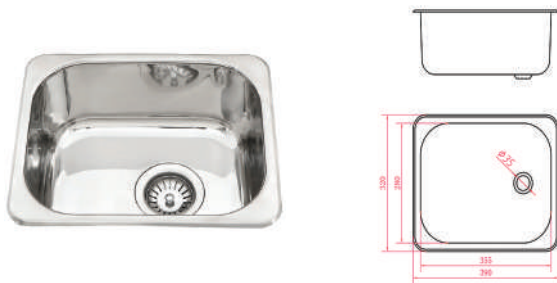

CRONOS SINGLE BOWL SINK W390MM

CODE	FINISH	RRP $ (Incl.)
KSKBK-BK3932	Stainless Steel	125.00

FEATURES

304 Stainless steel, 8/18 grade
390 x 320 x 160mm
15 Years replacement warranty