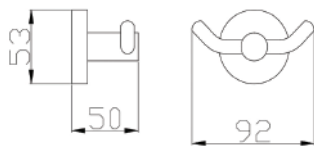

BATHROOM ACCESSORIES

POSEIDON DOUBLE ROBE HOOK

CODE	FINISH	RRP $ (Incl.)
BACBK-BK425	Chrome	21.00
BACBK-BK425B	Matt Black	28.50

FEATURES

Premium brass construction
Modern style design
15 Years product replacement