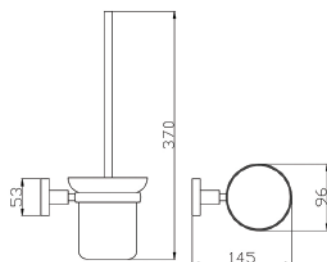

POSEIDON GLASS TOILET BRUSH HOLDER

CODE	FINISH	RRP $ (Incl.)
BACBK-BK429	Chrome	44.00
BACBK-BK429B	Matt Black	63.00

FEATURES

Premium brass construction
Modern style design
15 Years product replacement