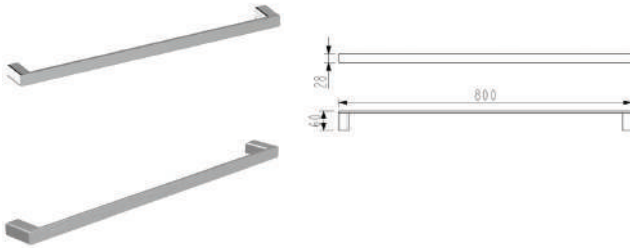

HERMES SINGLE TOWEL RAIL 800MM

CODE	FINISH	RRP $ (Incl.)
BACBK-BK901800	Chrome	81.50
BACBK-BK901800B	Matt Black	102.00
BACBK-BK901800BN	Brush Nickel	113.00
BACBK-BK901800BGM	Brush Gun Metal	132.00

FEATURES

Premium brass construction
15 Years product replacement