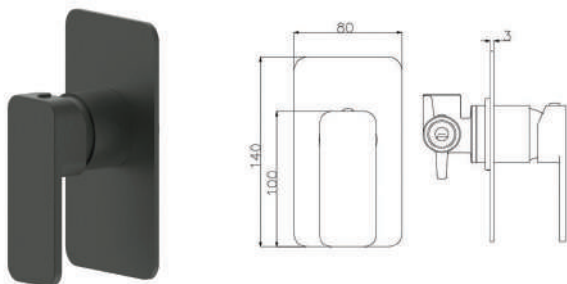

HERMES SHOWER MIXER

CODE	FINISH	RRP $ (Incl.)
KMCBK-BKM504	Chrome	116.00
KMCBK-BKM504B	Matt Black	163.00
KMCBK-BKM504BN	Brush Nickel	178.00
KMCBK-BKM504BGM	Brush Gun Metal	202.00

FEATURES

Kerox 35mm cartridge
20 Years cartridge including 2 years labour