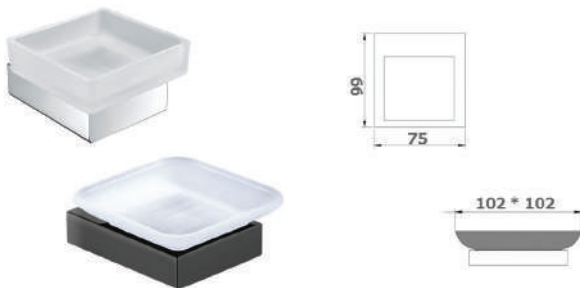

HERACLES SOAP DISH

CODE	FINISH	RRP $ (Incl.)
BACBK-BK6102	Chrome	49.50
BACBK-BK6102B	Matt Black	58.00
BACBK-BK6102BN	Brush Nickel	65.00

FEATURES

Premium brass construction
Modern style design
15 Years product replacement