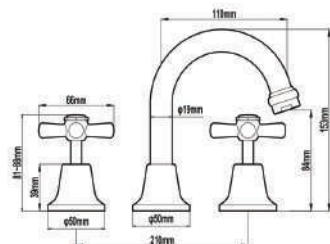

CODE	FINISH	RRP $ (Incl.)
BTPBK-BKTE04	Chrome	107.00

FEATURES

Premium DR brass construction
Jump vale system
5 Years warranty including 1 year labour