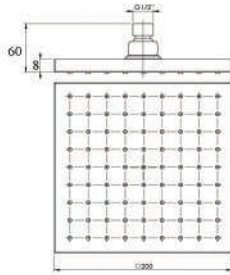

CODE	FINISH	RRP $ (Incl.)
BSHBK-BKS200P	Chrome	40.50

FEATURES

Premium plastic construction
Lifetime replacement warranty