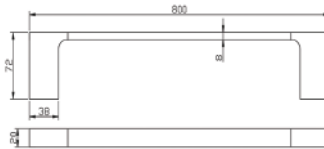

HERACLES SINGLE TOWEL RAIL 800MM

CODE	FINISH	RRP $ (Incl.)
BACBK-BK601800	Chrome	85.00
BACBK-BK601800B	Matt Black	101.00
BACBK-BK601800BN	Brush Nickel	110.00

FEATURES

Premium brass construction
Modern style design
15 Years product replacement