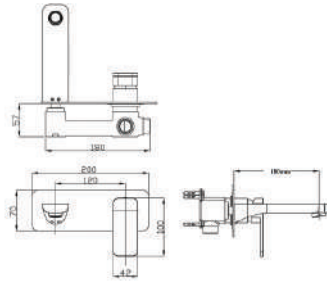

CODE	FINISH	RRP $ (Incl.)
KMCBK-BKM506	Chrome	283.00
KMCBK-BKM506B	Matt Black	371.00
KMCBK-BKM506BN	Brush Nickel	401.00
KMCBK-BKM506BGM	Brush Gun Metal	460.00

FEATURES

Kerox 35mm cartridge
Neoperl Aerator
Premium DR brass construction
20 Years cartridge including 2 years labour