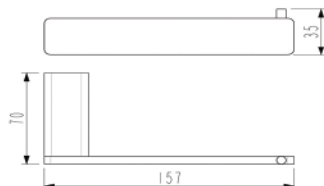

HERMES KASTEN TOILET ROLL HOLDER

CODE	FINISH	RRP $ (Incl.)
BACBK-BK926	Chrome	37.50
BACBK-BK926B	Matt Black	47.00
BACBK-BK926BN	Brush Nickel	52.00
BACBK-BK926BGM	Brush Gun Metal	60.00

FEATURES

Premium brass construction
15 Years product replacement