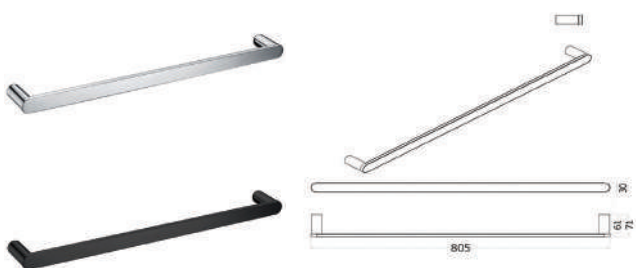

TYPHON SINGLE TOWEL RAIL 800MM

CODE	FINISH	RRP $ (Incl.)
BACBK-BK2301800	Chrome	76.00
BACBK-BK2301800B	Matt Black	94.00
BACBK-BK2301800BN	Brush Nickel	104.00
BACBK-BK2301800BG	Brush Gold	118.00
BACBK-BK2301800BGM	Brush Gun Metal	130.00

FEATURES

Premium 304 stainless steel construction
Modern style design
15 Years product replacement