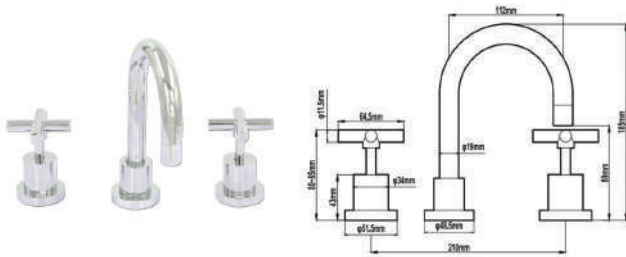

OCEANUS BASIN SET

CODE	FINISH	RRP $ (Incl.)
BTPBK-BKTT04	Chrome	149.00

FEATURES

Premium DR brass construction
Jump vale system
5 Years warranty including 1 year labour