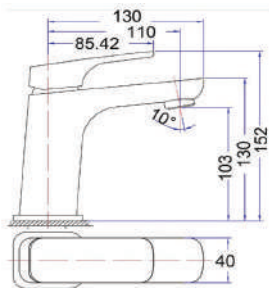

HERACLES BASIN MIXER

CODE	FINISH	RRP $ (Incl.)
KMCBK-BKM302	Chrome	143.00
KMCBK-BKM302B	Matt Black	199.00
KMCBK-BKM302BN	Brush Nickel	230.00

FEATURES

Fluhs 35mm cartridge
Neoperl Aerator & Neoperl Soft Pex Hose
20 Years cartridge including 2 years labour