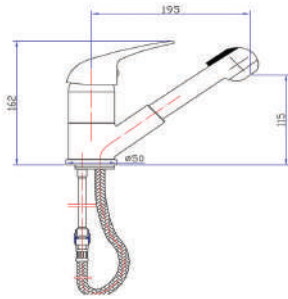

MIXERS & TAPWARE

OCEANUS SWIVEL PULL OUT SINK MIXER 40MM

CODE	FINISH	RRP $ (Incl.)
KMCBK-BKMT005	Chrome	147.00

FEATURES

Premium DR brass construction
40mm Sedal cartridge
5 Years warranty including 1 year labour

OCEANUS EASY CLEAN BATH SET