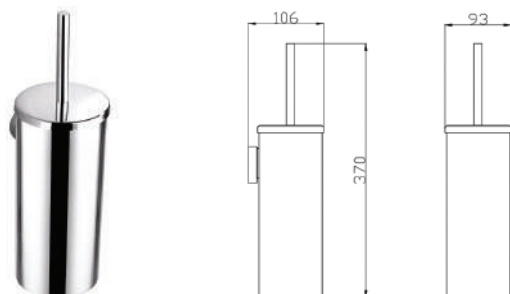

POSEIDON LUXURY TOILET BRUSH

CODE	FINISH	RRP $ (Incl.)
BACBK-BK409	Chrome	98.00

FEATURES

Premium brass construction
Modern style design
15 Years product replacement