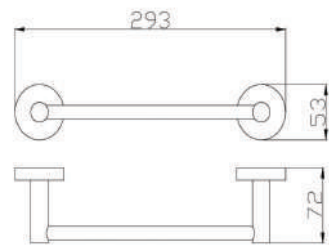

POSEIDON GUEST TOWEL BAR 250MM

CODE	FINISH	RRP $ (Incl.)
BACBK-BK402250	Chrome	42.00
BACBK-BK402250B	Matt Black	60.00
BACBK-BK402250BN	Brush Nickel	66.00
BACBK-BK402250BG	Brush Gold	74.00
BACBK-BK402250BGM	Brush Gun Metal	83.00

FEATURES

Premium brass construction
Modern style design
15 Years product replacement