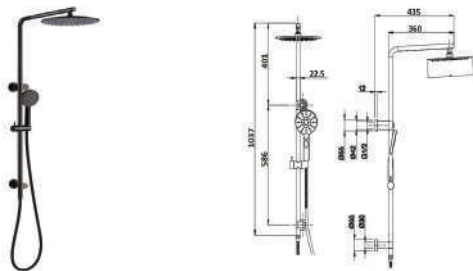

POSEIDON MULTIFUNCTION SHOWER WITH 250MM OVERHEAD RAIN SHOWER

CODE	FINISH	RRP $ (Incl.)
BSHBK-BKSR207	Chrome	565.00
BSHBK-BKSR207B	Matt Black	683.00

FEATURES

- Premium brass construction
- 3 Spray function hand shower head
- Universal water inlet
- 15 Years parts replacement warranty