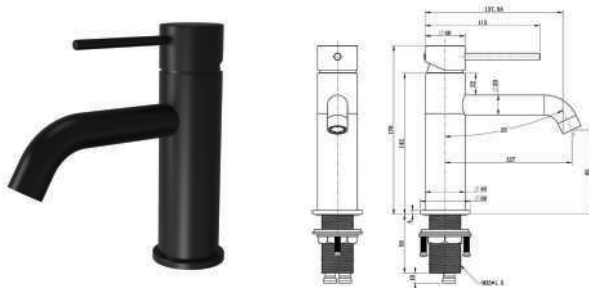

MORPHEUS BASIN MIXER

CODE	FINISH	RRP $ (Incl.)
KMCBK-BKM2502	Chrome	138.00
KMCBK-BKM2502B	Matt Black	176.00
KMCBK-BKM2502BN	Brush Nickel	187.40
KMCBK-BKM2502BG	Brush Gold	201.00
KMCBK-BKM2502BGM	Brush Gun Metal	218.80

FEATURES

Kerox 35mm cartridge
Neoperl Aerator
Neoperl Pex Hose
20 Years cartridge including 2 years labour