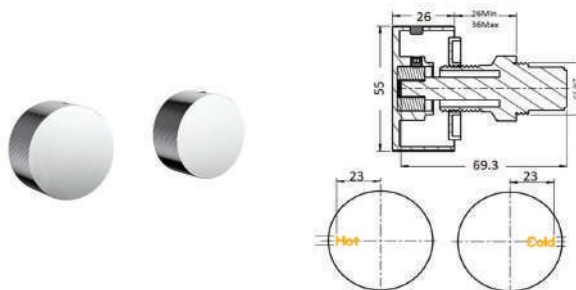

GAIA WALL TOP ASSEMBLY

CODE	FINISH	RRP $ (Incl.)
KMCBK-BKMQ02	Chrome	193.00
KMCBK-BKMQ02B	Matt Black	256.00
KMCBK-BKMQ02BN	Brush Nickel	289.00
KMCBK-BKMQ02BG	Brush Gold	339.00
KMCBK-BKMQ02BGM	Brush Gun Metal	367.00

FEATURES

Ceramic quarter turn disc spindles
15 Years spindle warranty including 2 years labour