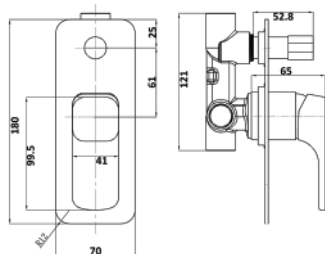

HERACLES DIVERTER MIXER

CODE	FINISH	RRP $ (Incl.)
KMCBK-BKM308	Chrome	139.00
KMCBK-BKM308B	Matt Black	183.00
KMCBK-BKM308BN	Brush Nickel	211.00

FEATURES

Fluhs 35mm cartridge
Premium DR brass construction
20 Years cartridge including 2 years labour