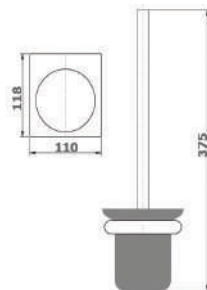

ARES TOILET BRUSH HOLDER

CODE	FINISH	RRP $ (Incl.)
BACBK-BK308	Chrome	68.00
BACBK-BK308B	Matt Black	82.00
BACBK-BK308BN	Brush Nickel	90.00

FEATURES

Premium brass construction
Modern style design
15 Years product replacement