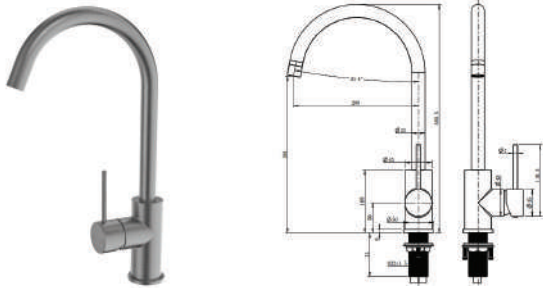

MORPHEUS SINK MIXER

CODE	FINISH	RRP $ (Incl.)
KMCBK-BKM2501	Chrome	159.00
KMCBK-BKM2501B	Matt Black	185.00
KMCBK-BKM2501BN	Brush Nickel	195.00
KMCBK-BKM2501BG	Brush Gold	214.00
KMCBK-BKM2501BGM	Brush Gun Metal	227.00

FEATURES

Kerox 35mm cartridge
Neoperl Aerator
Neoperl Pex Hose
20 Years cartridge including 2 years labour