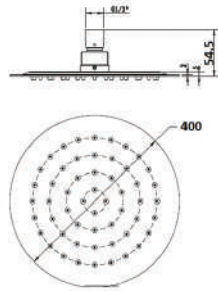

NYX ROUND RAIN SHOWER HEAD 400MM

CODE	FINISH	RRP $ (Incl.)
BSHBK-BKR400S	Chrome	193.00

FEATURES

Premium stainless steel construction
Lifetime replacement warranty

THALASSA SQUARE ABS RAIN SHOWER HEAD 200MM