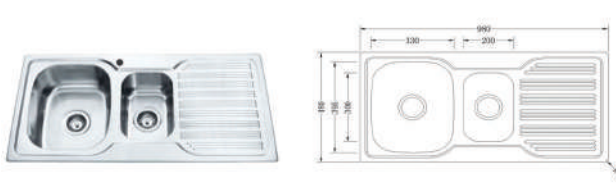

CRONOS 1 1/4 BOWL SINK WITH DRAINER W980MM

CODE	FINISH	RRP $ (Incl.)
KSKBK-BK981LS	Stainless Steel	273.00
KSKBK-BK981RS	Stainless Steel	273.00

FEATURES

304 Stainless steel, 8/18 grade
980 x 480 x 170mm
15 Years replacement warranty