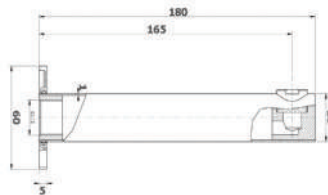

TARTARUS ROUND BATH SPOUT 180MM

CODE	FINISH	RRP $ (Incl.)
BSPBK-BKSP03	Chrome	64.00
BSPBK-BKSP03B	Matt Black	82.00

FEATURES

Premium DR brass construction
15 Years replacement warranty