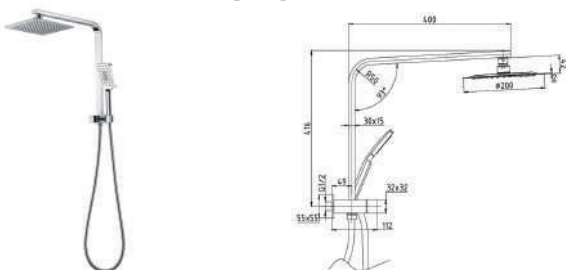

TRITON MULTIFUNCTION SQUARE OVERHEAD RAIN SHOWER HALF RAIL

CODE	FINISH	RRP $ (Incl.)
BSHBK-BKSS101H	Chrome	327.00
BSHBK-BKSS101HB	Matt Black	416.00

FEATURES

- Premium brass construction
- 3 Spray function hand shower head
- 1.5m Dural hose
- 15 Years parts replacement warranty