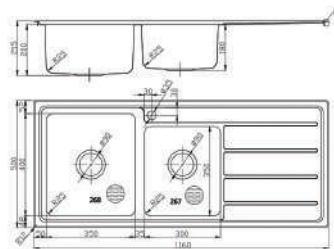

CRONOS SQUARE CORNER 1 3/4 BOWL SINK WITH DRAINER

CODE	FINISH	RRP $ (Incl.)
KSKBK-BK1161LS	Stainless Steel	430.00
KSKBK-BK1161RS	Stainless Steel	430.00

FEATURES

304 Stainless steel, 1.0mm thickness
1160 x 500 x 200mm
15 Years replacement warranty