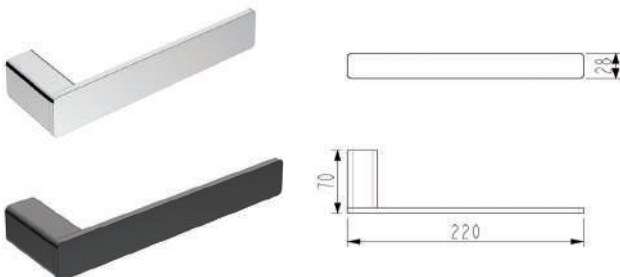

HERMES TOWEL BAR

CODE	FINISH	RRP $ (Incl.)
BACBK-BK903	Chrome	42.00
BACBK-BK903B	Matt Black	52.50
BACBK-BK903BN	Brush Nickel	58.00
BACBK-BK903BGM	Brush Gun Metal	65.50

FEATURES

Premium brass construction
15 Years product replacement