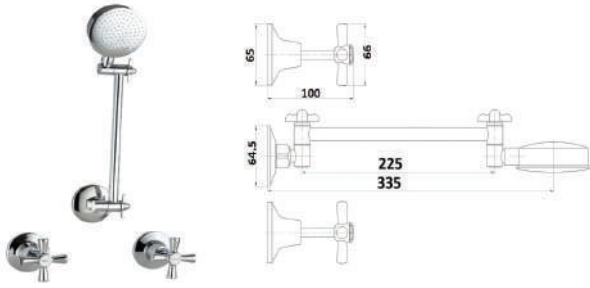

OCEANUS EASY CLEAN SHOWER SET

CODE	FINISH	RRP $ (Incl.)
BTPBK-BKTE05	Chrome	79.00

FEATURES

Premium DR brass construction
Jump vale system
5 Years warranty including 1 year labour