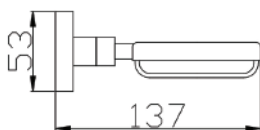

CODE	FINISH	RRP $ (Incl.)

BACBK-BK524	Chrome	42.00

FEATURES

Premium brass construction
Modern style design
15 Years product replacement