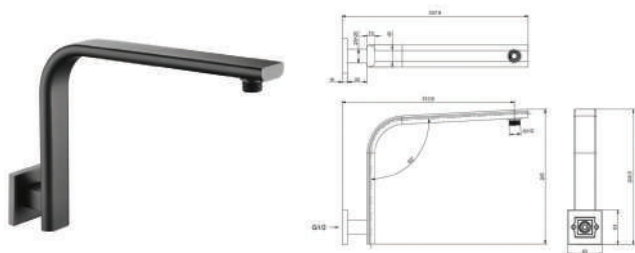

HERMES CURVED SQUARE SHOWER ARM

CODE	FINISH	RRP $ (Incl.)
BSHBK-BKS15A	Chrome	146.00
BSHBK-BKS15AB	Matt Black	170.00
BSHBK-BKS15ABN	Brush Nickel	186.00
BSHBK-BKS15ABGM	Brush Gun Metal	235.00

FEATURES

Premium brass construction
Lifetime replacement warranty