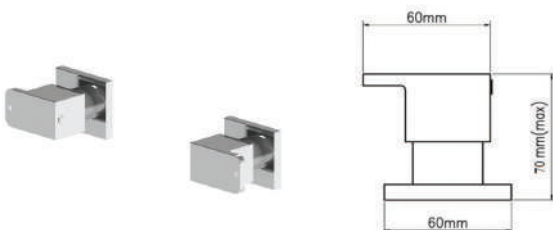

AION SQ QUARTER TURN WALL TOP ASSEMBLY

CODE	FINISH	RRP $ (Incl.)
BTPBK-BKTQ02	Chrome	164.00

FEATURES

Premium DR brass construction
Modern soft square design
5 Years warranty including 1 year labour