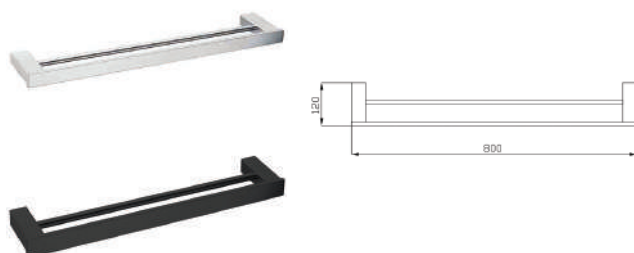

HESTIA DOUBLE TOWEL RAIL 800MM

CODE	FINISH	RRP $ (Incl.)
BACBK-BK1602800	Chrome	89.00
BACBK-BK1602800B	Matt Black	112.00

FEATURES

Premium 304 stainless steel construction
Modern style design
15 Years product replacement