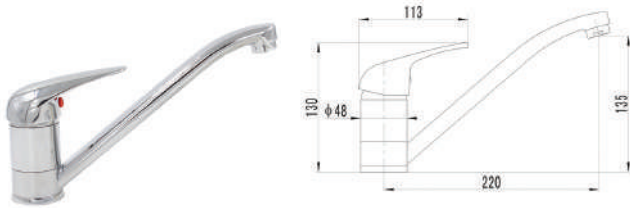

MIXERS & TAPWARE

OCEANUS KITCHEN SINGLE LEVER MIXER 40MM

CODE	FINISH	RRP $ (Incl.)
KMCBK-BKMT001S	Chrome	78.00

FEATURES

Premium DR brass construction
40mm Sedal cartridge
5 Years warranty including 1 year labour