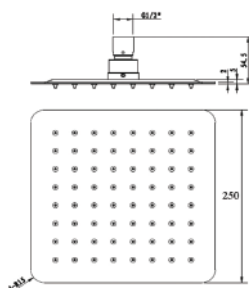

NEMESIS SQUARE RAIN SHOWER HEAD 250MM

CODE	FINISH	RRP $ (Incl.)
BSHBK-BKS250S	Chrome	74.00
BSHBK-BKS250SB	Matt Black	146.00
BSHBK-BKS250SBN	Brush Nickel	155.00
BSHBK-BKS250SBG	Brush Gold	175.00
BSHBK-BKS250SBGM	Brush Gun Metal	193.00

FEATURES

Premium stainless steel construction
Lifetime replacement warranty