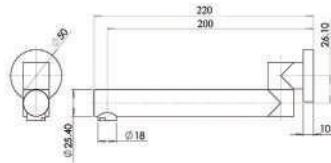

POSEIDON ROUND SWIVEL BATH SPOUT

CODE	FINISH	RRP $ (Incl.)
BSPBK-BKSP06	Chrome	78.00
BSPBK-BKSP06B	Matt Black	104.00

FEATURES

Premium DR brass construction
15 Years replacement warranty