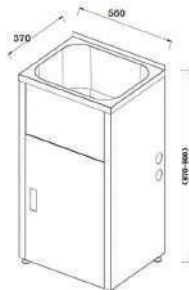

CRONOS 30L LAUNDRY TUB & CABINET

CODE	FINISH	RRP $ (Incl.)
LTBBK-BK30LB	White	350.00

FEATURES

Durable stainless steel tub and metal cabinet
By Pass kit include
Side hole for concealed washing machine taps
560w x 370d x 870hmm
15 Years replacement warranty