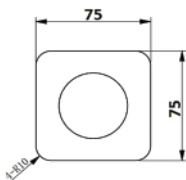

HERA PROGRESSIVE BATH / SHOWER MIXER

CODE	FINISH	RRP $ (Incl.)
KMCBK-BKMQ5104	Chrome	186.00
KMCBK-BKMQ5104B	Matt Black	212.00
KMCBK-BKMQ5104BN	Brush Nickel	236.00
KMCBK-BKMQ5104BG	Brush Gold	279.00
KMCBK-BKMQ5104BGM	Brush Gun Metal	303.00

FEATURES

Progressive 35mm ceramic cartridge
15 Years cartridge including 2 years labour