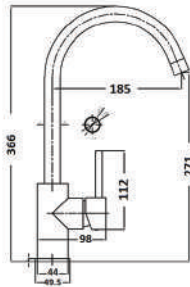

POSEIDON ROUND GOOSENECK SINK MIXER

CODE	FINISH	RRP $ (Incl.)
KMCBK-BKM201	Chrome	120.00
KMCBK-BKM201B	Matt Black	164.00
KMCBK-BKM201BN	Brush Nickel	174.00

FEATURES

Kerox 35mm cartridge
Neoperl Pex Hose
15 Years cartridge including 2 years labour