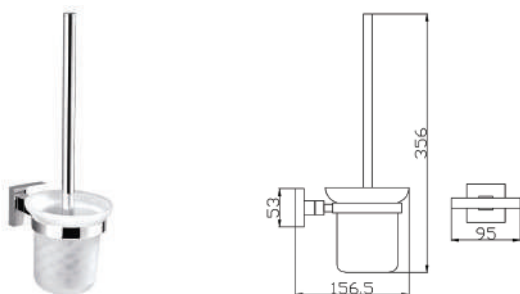

TRITON GLASS TOILET BRUSH HOLDER

CODE	FINISH	RRP $ (Incl.)
BACBK-BK509	Chrome	43.00

FEATURES

Premium brass construction
Modern style design
15 Years product replacement