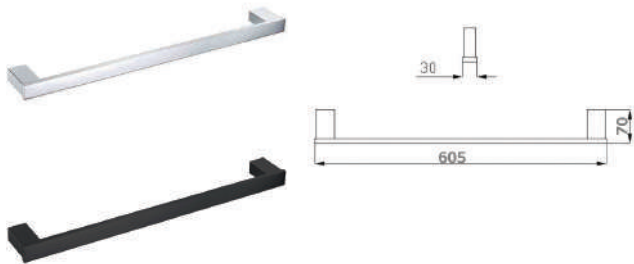

BATHROOM ACCESSORIES

HESTIA SINGLE TOWEL RAIL 600MM

CODE	FINISH	RRP $ (Incl.)
BACBK-BK1601600	Chrome	61.00
BACBK-BK1601600B	Matt Black	86.00

FEATURES

Premium 304 stainless steel construction
Modern style design
15 Years product replacement