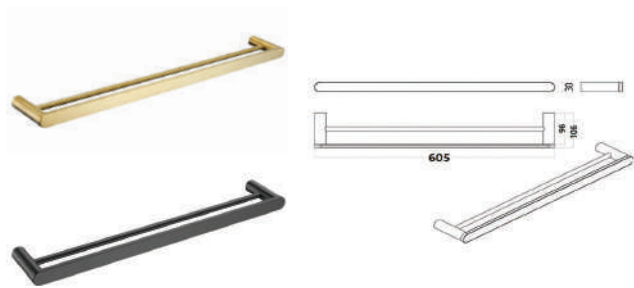

BATHROOM ACCESSORIES

TYPHON DOUBLE TOWEL RAIL 600MM

CODE	FINISH	RRP $ (Incl.)
BACBK-BK2302600	Chrome	86.00
BACBK-BK2302600B	Matt Black	110.00
BACBK-BK2302600BN	Brush Nickel	121.00
BACBK-BK2302600BG	Brush Gold	134.00
BACBK-BK2302600BGM	Brush Gun Metal	146.00

FEATURES

Premium 304 stainless steel construction
Modern style design
15 Years product replacement