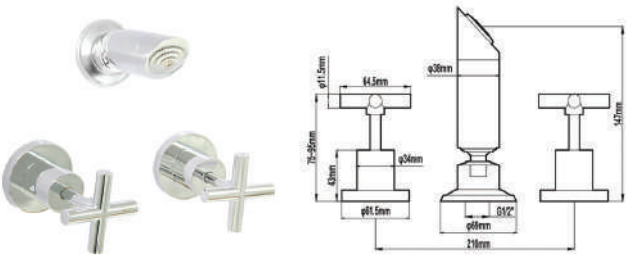

OCEANUS SHOWER SET

CODE	FINISH	RRP $ (Incl.)
BTPBK-BKTT05	Chrome	118.00

FEATURES

Premium DR brass construction
Jump vale system
5 Years warranty including 1 year labour