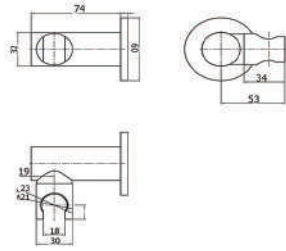

OURA MULTIFUNCTION ROUND HAND SHOWER

CODE	FINISH	RRP $ (Incl.)
BSHBK-BKS101	Chrome	78.00
BSHBK-BKS101B	Matt Black	98.00
BSHBK-BKS101BN	Brush Nickel	127.00
BSHBK-BKS101BG	Brush Gold	178.00
BSHBK-BKS101BGM	Brush Gun Metal	193.00

FEATURES

Premium brass construction
3 Spray function hand shower head
1.5m Dural hose
15 Years parts replacement warranty