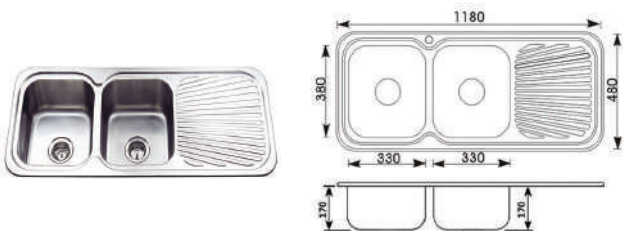

CRONOS DOUBLE BOWL SINK & DRAINER

CODE	FINISH	RRP $ (Incl.)
KSKBK-BK118L	Stainless Steel	304.00
KSKBK-BK118R	Stainless Steel	304.00

FEATURES

304 Stainless steel, 8/18 grade
1180 x 480 x 170mm
15 Years replacement warranty