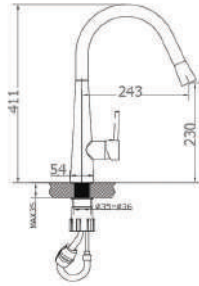

MIXERS & TAPWARE

APOLLO PULL OUT GOOSENECK KITCHEN MIXER 105

CODE	FINISH	RRP $ (Incl.)
KMCBK-KM005	Chrome	324.00
KMCBK-KM005B	Matt Black	401.00
KMCBK-KM005BN	Brush Nickel	431.00

FEATURES

Kerox 35mm cartridge
Neoperl Aerator
Neoperl Pex Hose
15 Years cartridge including 2 years labour