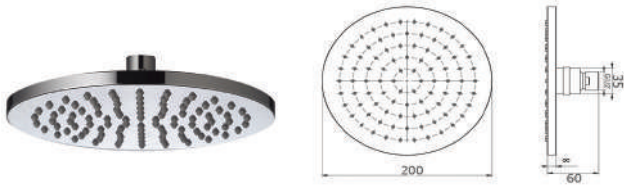

OUREA ROUND ABS RAIN SHOWER HEAD 200MM

CODE	FINISH	RRP $ (Incl.)
BSHBK-BKR200P	Chrome	36.00

FEATURES

Premium plastic construction
Lifetime replacement warranty