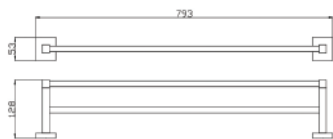

TRITON DOUBLE TOWEL RAIL 750MM

CODE	FINISH	RRP $ (Incl.)
BACBK-BK501750	Chrome	80.00

FEATURES

Premium brass construction
Modern style design
15 Years product replacement