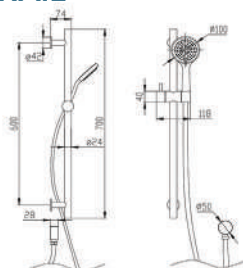

POSEIDON ROUND MULTIFUNCTION SLIDING SHOWER ON RAIL

CODE	FINISH	RRP $ (Incl.)
BSHBK-BKS105	Chrome	137.00
BSHBK-BKS105B	Matt Black	188.00
BSHBK-BKS105BN	Brush Nickel	216.00

FEATURES

Premium brass construction
3 Spray function hand shower head
1.5m Dural hose
15 Years parts replacement warranty