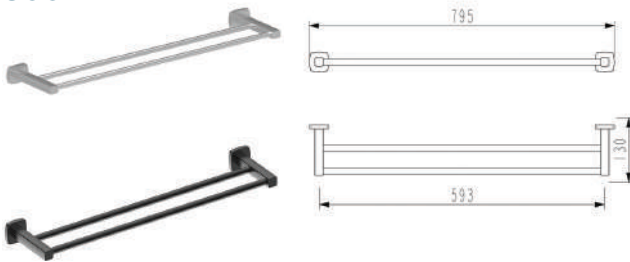

ATHENA LUXUS DOUBLE TOWEL RAIL 800MM

CODE	FINISH	RRP $ (Incl.)
BACBK-BK802800	Chrome	83.00
BACBK-BK802800B	Matt Black	112.00
BACBK-BK802800BN	Brush Nickel	124.00

FEATURES

Premium brass construction
15 Years product replacement