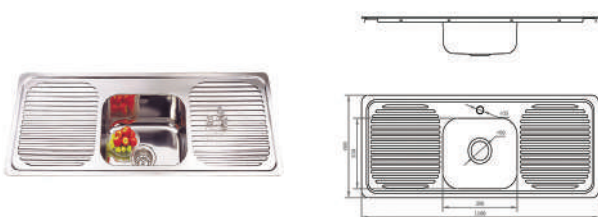

CRONOS SINGLE BOWL WITH DOUBLE DRAINER SINK

CODE	FINISH	RRP $ (Incl.)
KSKBK-BK446S	Stainless Steel	283.00

FEATURES

304 Stainless steel, 8/18 grade
1180 x 480 x 170mm
15 Years replacement warranty