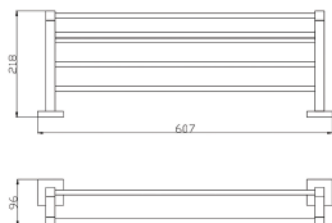

CODE	FINISH	RRP $ (Incl.)
BACBK-BK581	Chrome	173.00

FEATURES

Premium brass construction
Modern style design
15 Years product replacement