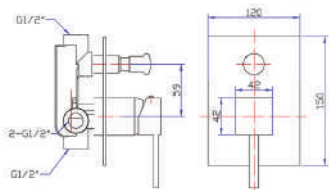

TRITON SQUARE SHOWER DIVERTER MIXER

CODE	FINISH	RRP $ (Incl.)
KMCBK-BKM106	Chrome	135.00
KMCBK-BKM106B	Matt Black	183.00

FEATURES

Kerox 35mm cartridge
Premium DR brass construction
15 Years cartridge including 2 years labour