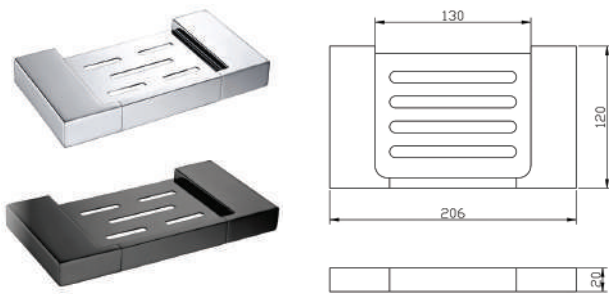

BATHROOM ACCESSORIES

HERACLES SOAP TRAY

CODE	FINISH	RRP $ (Incl.)
BACBK-BK610	Chrome	68.00
BACBK-BK610B	Matt Black	82.00
BACBK-BK610BN	Brush Nickel	90.00

FEATURES

Premium brass construction
Modern style design
15 Years product replacement