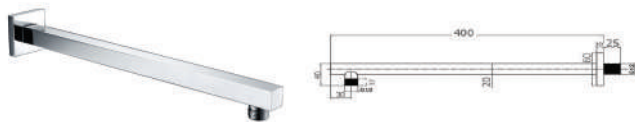

CODE	FINISH	RRP $ (Incl.)
BSHBK-BKS10A	Chrome	65.00
BSHBK-BKS10AB	Matt Black	87.00

FEATURES

Premium brass construction
Lifetime replacement warranty