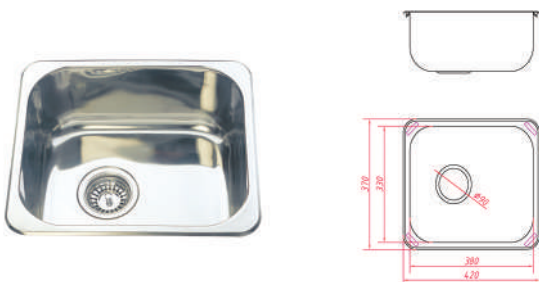

CRONOS SINGLE BOWL SINK W420MM

CODE	FINISH	RRP $ (Incl.)
KSKBK-BK4237	Stainless Steel	144.00

FEATURES

304 Stainless steel, 8/18 grade
420 x 370 x 170mm
15 Years replacement warranty