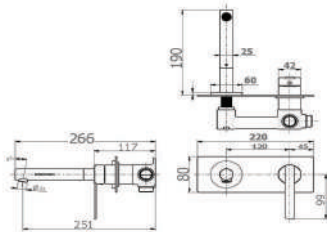

CODE	FINISH	RRP $ (Incl.)
KMCBK-BKM606LED	Chrome	380.00
KMCBK-BKM606LEDB	Matt Black	413.00

FEATURES

Kerox 35mm cartridge
Neoperl Aerator
Premium DR brass construction
15 Years cartridge including 2 years labour