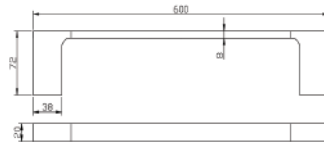

BATHROOM ACCESSORIES

HERACLES SINGLE TOWEL RAIL 600MM

CODE	FINISH	RRP $ (Incl.)
BACBK-BK601600	Chrome	63.00
BACBK-BK601600B	Matt Black	76.00
BACBK-BK601600BN	Brush Nickel	85.00

FEATURES

Premium brass construction
Modern style design
15 Years product replacement