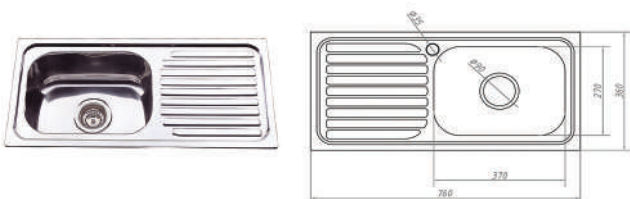

CRONOS SINGLE BOWL SINK WITH DRAINER W760MM

CODE	FINISH	RRP $ (Incl.)
KSKBK-BK327S1L	Stainless Steel	203.00
KSKBK-BK327S1R	Stainless Steel	203.00

FEATURES

304 Stainless steel, 8/18 grade
760 x 360 x 170mm
15 Years replacement warranty