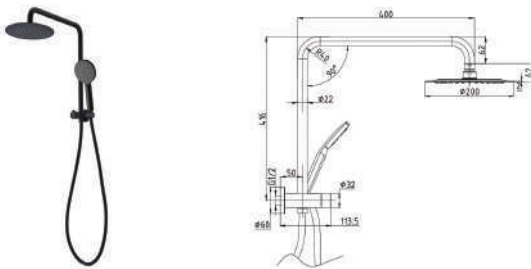

POSEIDON MULTIFUNCTION HAND SHOWER WITH OVERHEAD RAIN SHOWER

CODE	FINISH	RRP $ (Incl.)
BSHBK-BKSR201H	Chrome	288.00
BSHBK-BKSR201HB	Matt Black	357.00

FEATURES

Premium brass construction
3 Spray function hand shower head
Half rail design
15 Years parts replacement warranty