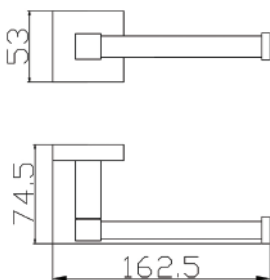

TRITON TOILET ROLL HOLDER

CODE	FINISH	RRP $ (Incl.)

BACBK-BK526	Chrome	30.00

FEATURES

Premium brass construction
Modern style design
15 Years product replacement

TRITON GLASS SHOWER SHELF