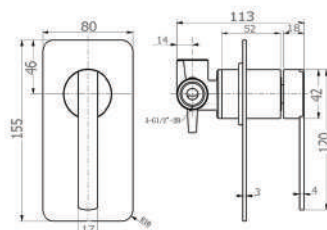

DEMETER SHOWER MIXER

CODE	FINISH	RRP $ (Incl.)
KMCBK-BKM604	Chrome	134.00
KMCBK-BKM604B	Matt Black	163.00

FEATURES

Kerox 35mm cartridge
Premium DR brass construction
15 Years cartridge including 2 years labour