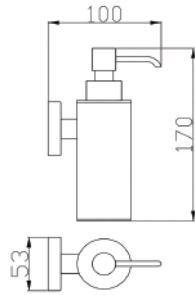

BATHROOM ACCESSORIES

POSEIDON SOAP DISPENSER

CODE	FINISH	RRP $ (Incl.)
BACBK-BK432	Chrome	60.00

FEATURES

Premium brass construction
Modern style design
15 Years product replacement

POSEIDON TOWEL RACK