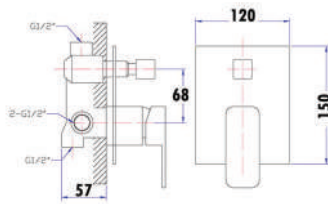

HERACLES DIVERTER MIXER

CODE	FINISH	RRP $ (Incl.)
KMCBK-BKM305	Chrome	104.00
KMCBK-BKM305B	Matt Black	140.00
KMCBK-BKM305BN	Brush Nickel	164.00

FEATURES

Fluhs 35mm cartridge
20 Years cartridge including 2 years labour