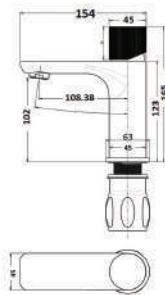

HADES BASIN MIXER

CODE	FINISH	RRP $ (Incl.)
KMCBK-BKMQ4102	Chrome	200.00
KMCBK-BKMQ4102B	Matt Black	249.00
KMCBK-BKMQ4102BN	Brush Nickel	275.00
KMCBK-BKMQ4102BG	Brush Gold	339.00

FEATURES

Kerox 35mm cartridge
Neoperl Aerator & Neoperl Soft Pex Hose
15 Years cartridge including 2 years labour