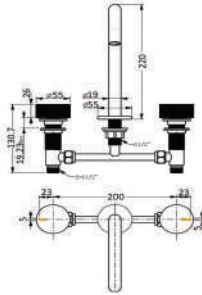

GAIA BASIN SET

CODE	FINISH	RRP $ (Incl.)
KMCBK-BKMQ04	Chrome	322.00
KMCBK-BKMQ04B	Matt Black	371.00
KMCBK-BKMQ04BN	Brush Nickel	415.00

FEATURES

Ceramic quarter turn disc spindles
15 Years spindle warranty including 2 years labour

GAIA PROGRESSIVE BATH / SHOWER MIXER