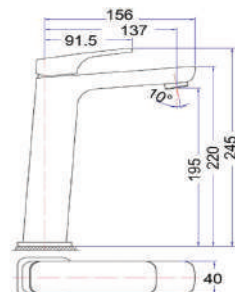

HERACLES TOWER BASIN MIXER

CODE	FINISH	RRP $ (Incl.)
KMCBK-BKM303	Chrome	205.00
KMCBK-BKM303B	Matt Black	266.00
KMCBK-BKM303BN	Brush Nickel	302.00

FEATURES

Fluhs 35mm cartridge
Neoperl Aerator & Neoperl Soft Pex Hose
20 Years cartridge including 2 years labour