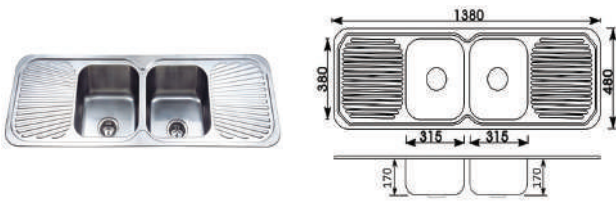

CRONOS DOUBLE BOWL SINK WITH DOUBLE DRAINER W1380MM

CODE	FINISH	RRP $ (Incl.)
KSKBK-BK138	Stainless Steel	357.00

FEATURES

304 Stainless steel, 8/18 grade
1380 x 480 x 170mm
15 Years replacement warranty