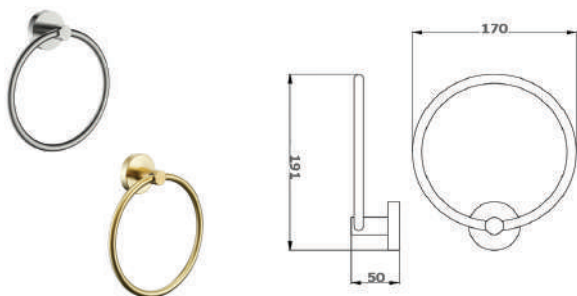

BATHROOM ACCESSORIES

POSEIDON TOWEL RING

CODE	FINISH	RRP $ (Incl.)
BACBK-BK403	Chrome	28.60
BACBK-BK403B	Matt Black	38.00
BACBK-BK403BN	Brush Nickel	42.00
BACBK-BK403BG	Brush Gold	49.00
BACBK-BK403BGM	Brush Gun Metal	53.50

FEATURES

Premium brass construction
Modern style design
15 Years product replacement