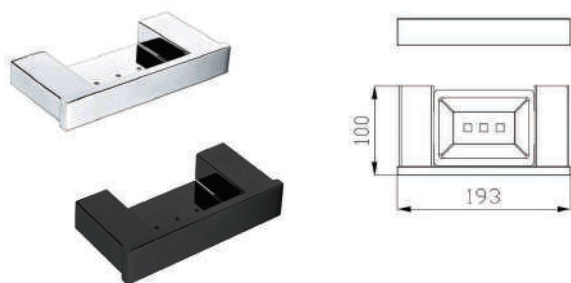

HESTIA SOAP TRAY

CODE	FINISH	RRP $ (Incl.)
BACBK-BK1608	Chrome	61.00
BACBK-BK1608B	Matt Black	83.00

FEATURES

Premium 304 stainless steel construction
Modern style design
15 Years product replacement