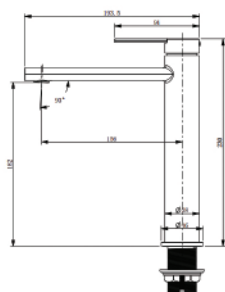

PHANES TOWER BASIN MIXER

CODE	FINISH	RRP $ (Incl.)
KMCBK-BKM803	Chrome	252.00
KMCBK-BKM803B	Matt Black	289.00
KMCBK-BKM803BN	Brush Nickel	308.88
KMCBK-BKM803BG	Brush Gold	329.00
KMCBK-BKM803BGM	Brush Gun Metal	345.00

FEATURES

Kerox 25mm cartridge
Neoperl Aerator & Neoperl Pex Hose
20 Years cartridge including 2 years labour