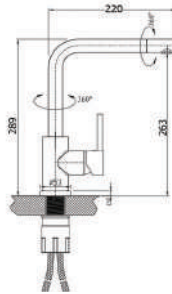

APOLLO ANGLE KITCHEN MIXER

CODE	FINISH	RRP $ (Incl.)
KMCBK-KM006	Chrome	245.00

FEATURES

Kerox 35mm cartridge
Neoperl Aerator
Neoperl Pex Hose
15 Years cartridge including 2 years labour