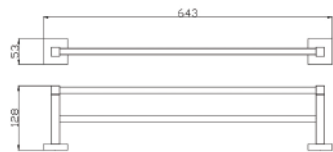

TRITON DOUBLE TOWEL RAIL 600MM

CODE	FINISH	RRP $ (Incl.)
BACBK-BK501600	Chrome	74.00

FEATURES

Premium brass construction
Modern style design
15 Years product replacement