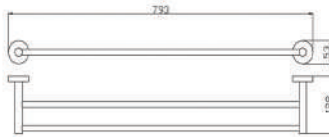

POSEIDON DOUBLE TOWEL RAIL 750MM

CODE	FINISH	RRP $ (Incl.)
BACBK-BK401750	Chrome	69.00
BACBK-BK401750B	Matt Black	99.00
BACBK-BK401750BN	Brush Nickel	104.00
BACBK-BK401750BG	Brush Gold	122.00
BACBK-BK401750BGM	Brush Gun Metal	129.00

FEATURES

Premium brass construction
Modern style design
15 Years product replacement