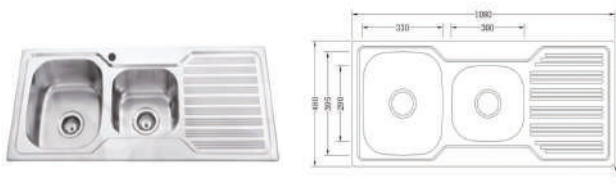

CRONOS 1 3/4 BOWL SINK WITH DRAINER W1080MM

CODE	FINISH	RRP $ (Incl.)
KSKBK-BK1081LS	Stainless Steel	284.00
KSKBK-BK1081RS	Stainless Steel	284.00

FEATURES

304 Stainless steel, 8/18 grade
1080 x 480 x 170mm
15 Years replacement warranty