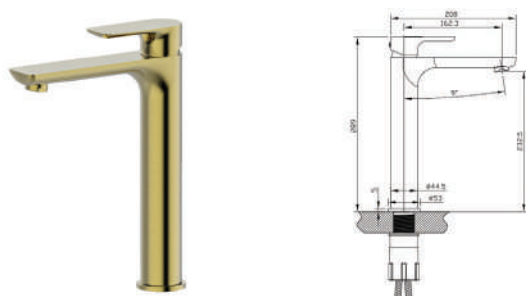

AETHER TOWER BASIN MIXER

CODE	FINISH	RRP $ (Incl.)
KMCBK-BKM402	Chrome	232.00
KMCBK-BKM402B	Matt Black	285.00
KMCBK-BKM402BN	Brush Nickel	312.00
KMCBK-BKM402BG	Brush Gold	355.00

FEATURES

Kerox 35mm cartridge
Neoperl Aerator & Neoperl Soft Pex Hose
20 Years cartridge including 2 years labour