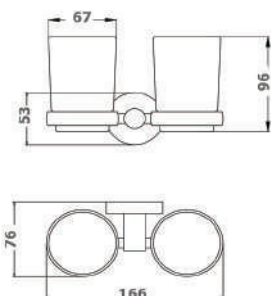

## POSEIDON DOUBLE TUMBLER HOLDER

CODE	FINISH	RRP \$ (Incl.)
BACBK-BK428	Chrome	36.00