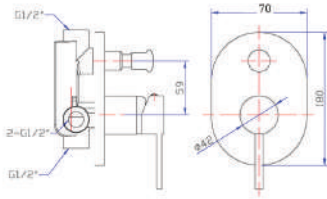

POSEIDON ROUND SHOWER DIVERTER MIXER

CODE	FINISH	RRP $ (Incl.)
KMCBK-BKM208	Chrome	133.00
KMCBK-BKM208B	Matt Black	179.00
KMCBK-BKM208BN	Brush Nickel	191.00

FEATURES

Kerox 35mm cartridge
Premium DR brass construction
15 Years cartridge including 2 years labour