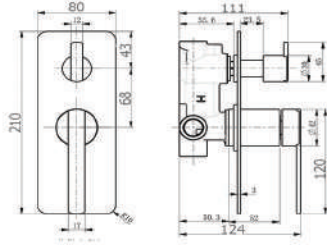

DEMETER DIVERTOR SHOWER MIXER

CODE	FINISH	RRP $ (Incl.)
KMCBK-BKM605	Chrome	181.00
KMCBK-BKM605B	Matt Black	211.00

FEATURES

Kerox 35mm cartridge
Premium DR brass construction
15 Years cartridge including 2 years labour

DEMETER WALL BASIN MIXER WITH LED