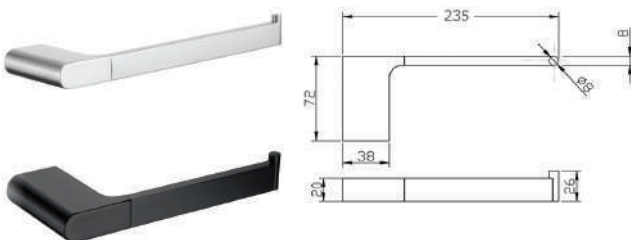

ARES TOWEL BAR

CODE	FINISH	RRP $ (Incl.)
BACBK-BK305	Chrome	41.00
BACBK-BK305B	Matt Black	49.00
BACBK-BK305BN	Brush Nickel	54.00
BACBK-BK305BG	Brush Gold	59.00
BACBK-BK305BGM	Brush Gun Metal	64.00

FEATURES

Premium brass construction
Modern style design
15 Years product replacement