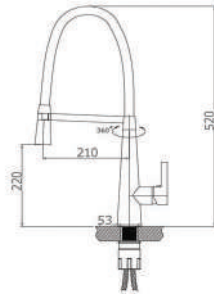

APOLLO PULL OUT GOOSENECK KITCHEN MIXER

CODE	FINISH	RRP $ (Incl.)
KMCBK-KM001	Chrome	323.00

FEATURES

- Kerox 35mm cartridge
- Neoperl Aerator & Soft Pex hose
- 15 Years cartridge including 2 years labour