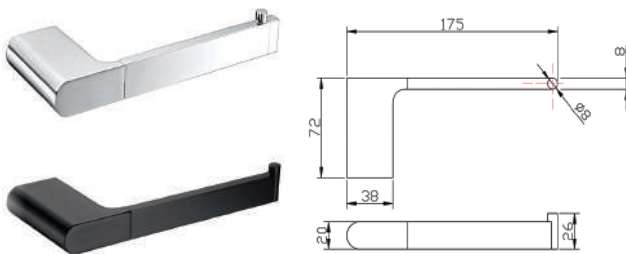

ARES TOILET ROLL HOLDER

CODE	FINISH	RRP $ (Incl.)
BACBK-BK304	Chrome	39.00
BACBK-BK304B	Matt Black	47.00
BACBK-BK304BN	Brush Nickel	51.00
BACBK-BK304BG	Brush Gold	55.00
BACBK-BK304BGM	Brush Gun Metal	59.00

FEATURES

Premium brass construction
Modern style design
15 Years product replacement