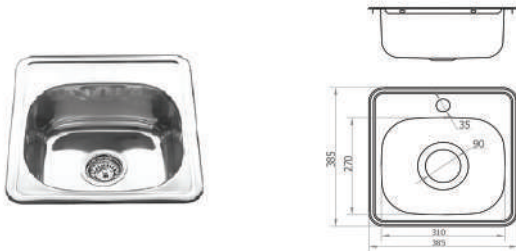

CRONOS SQUARE SINGLE BOWL SINK W385MM

CODE	FINISH	RRP $ (Incl.)
KSKBK-BK38	Stainless Steel	125.00

FEATURES

304 Stainless steel, 8/18 grade
385 x 385 x 140mm
15 Years replacement warranty