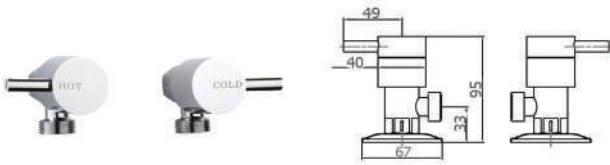

OCEANUS PIN QUARTER TURN WASHING MACHINE SET

CODE	FINISH	RRP $ (Incl.)
BTPBK-BKTJ03	Chrome	107.00

FEATURES

Premium DR brass construction
Modern cylindrical design
5 Years warranty including 1 year labour