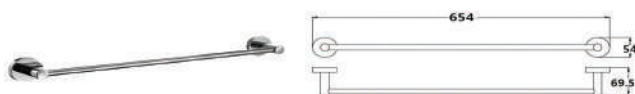

OCEANUS SINGLE TOWEL RAIL 600MM

CODE	FINISH	RRP $ (Incl.)
BACBK-BK71260	Chrome	32.00

FEATURES

Premium zinc alloy construction
Modern style design
5 Years product replacement