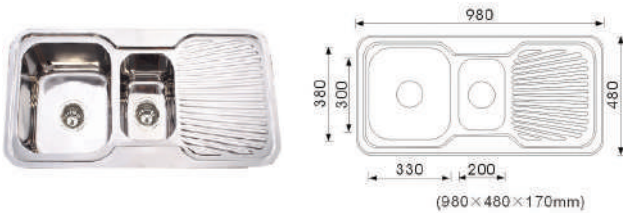

CRONOS 1 1/4 BOWL SINK WITH STAINLESS STEEL

CODE	FINISH	RRP $ (Incl.)
KSKBK-BK981L	Stainless Steel	273.00
KSKBK-BK981R	Stainless Steel	273.00

FEATURES

304 Stainless steel, 8/18 grade
980 x 480 x 170mm
15 Years replacement warranty