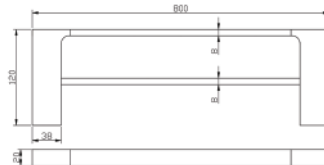

HERACLES DOUBLE TOWEL RAIL 800MM

CODE	FINISH	RRP $ (Incl.)
BACBK-BK602800	Chrome	99.00
BACBK-BK602800B	Matt Black	119.00
BACBK-BK602800BN	Brush Nickel	133.00

FEATURES

Premium brass construction
Modern style design
15 Years product replacement