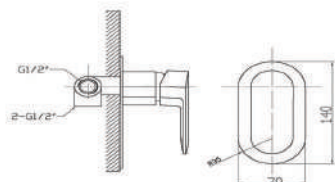

ATLAS CURVE SHOWER MIXER

CODE	FINISH	RRP $ (Incl.)
KMCBK-BKM709	Chrome	89.00
KMCBK-BKM709B	Matt Black	130.00
KMCBK-BKM709BN	Brush Nickel	146.00

FEATURES

Fluhs 35mm cartridge
20 Years cartridge including 2 years labour