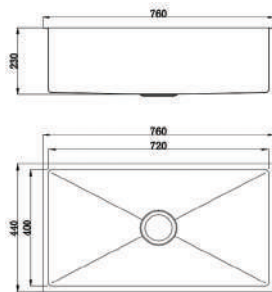

HELIOS UNDER/OVERMOUNT SINGLE BOWL SINK W720MM

CODE	FINISH	RRP $ (Incl.)
KSKBK-BKR72	Stainless Steel	372.00

FEATURES

304 Stainless steel
1.2mm Thickness, R10 radius
Overall Size: 720 x 440 x 230mm
15 Years replacement warranty