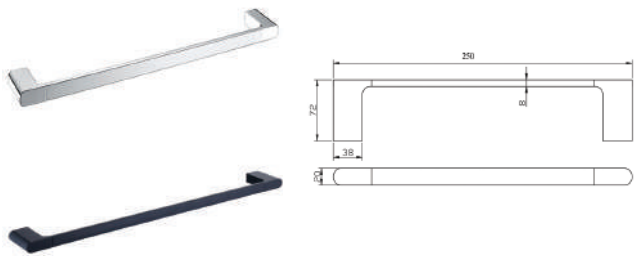

ARES GUEST TOWEL BAR 250MM

CODE	FINISH	RRP $ (Incl.)
BACBK-BK301250	Chrome	58.00
BACBK-BK301250B	Matt Black	69.00
BACBK-BK301250BN	Brush Nickel	76.00
BACBK-BK301250BG	Brush Gold	82.00
BACBK-BK301250BGM	Brush Gun Metal	89.00

FEATURES

Premium brass construction
Modern style design
15 Years product replacement