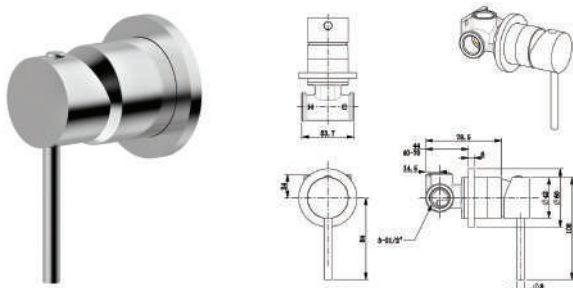

MORPHEUS SHOWER MIXER

CODE	FINISH	RRP $ (Incl.)
KMCBK-BKM2504	Chrome	89.00
KMCBK-BKM2504B	Matt Black	116.00
KMCBK-BKM2504BN	Brush Nickel	128.00
KMCBK-BKM2504BG	Brush Gold	141.00
KMCBK-BKM2504BGM	Brush Gun Metal	154.50

FEATURES

Kerox 35mm cartridge
20 Years cartridge including 2 years labour