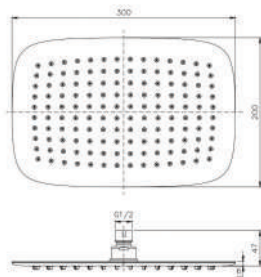

NEMESIS SHOWER HEAD 200x300x2MM

CODE	FINISH	RRP $ (Incl.)
BSHBK-BKS2030S	Chrome	107.00
BSHBK-BKS2030SB	Matt Black	143.00
BSHBK-BKS2030SBN	Brush Nickel	157.00

FEATURES

Premium stainless steel construction
Lifetime replacement warranty

NESOI ROUND CURVED SHOWER ARM