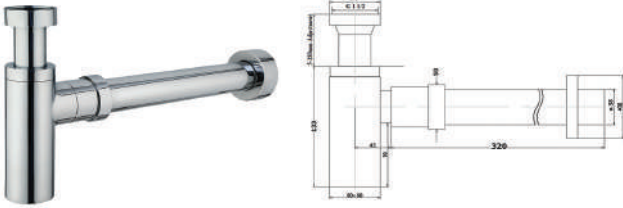

EXTRA ACCESSORIES

HYPNOS BRASS BOTTLE TRAP

CODE	FINISH	RRP $ (Incl.)
BWTBK-BK226	Chrome	75.00
BWTBK-BK226B	Matt Black	101.00
BWTBK-BK226BN	Brush Nickel	112.00
BWTBK-BK226BG	Brush Gold	128.00
BWTBK-BK226BGM	Brush Gun Metal	134.00

FEATURES

High quality brass construction
5-180mm Adjustment distance
15 Years replacement product