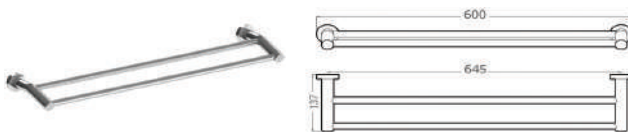

## OCEANUS DOUBLE TOWEL RAIL 600MM

CODE	FINISH	RRP \$ (Incl.)
BACBK-BK71160	Chrome	45.00