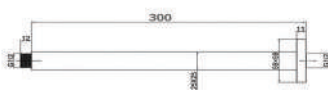

OUREA ROUND CEILING SHOWER ARM 300MM

CODE	FINISH	RRP $ (Incl.)
BSHBK-BKS03A	Chrome	36.00
BSHBK-BKS03AB	Matt Black	45.00
BSHBK-BKS03ABN	Brush Nickel	51.00
BSHBK-BKS03ABG	Brush Gold	58.00
BSHBK-BKS03ABGM	Brush Gun Metal	67.00

FEATURES

Premium brass construction
Lifetime replacement warranty