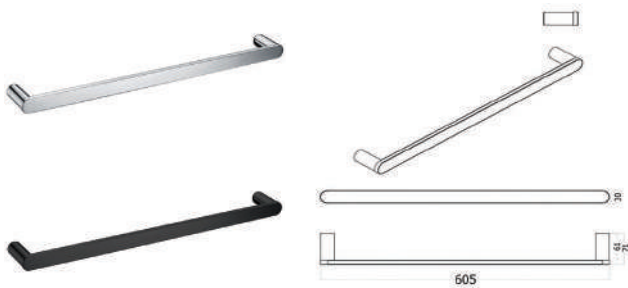

TYPHON SINGLE TOWEL RAIL 600MM

CODE	FINISH	RRP $ (Incl.)
BACBK-BK2301600	Chrome	67.00
BACBK-BK2301600B	Matt Black	88.00
BACBK-BK2301600BN	Brush Nickel	97.00
BACBK-BK2301600BG	Brush Gold	107.00
BACBK-BK2301600BGM	Brush Gun Metal	119.00

FEATURES

Premium 304 stainless steel construction
Modern style design
15 Years product replacement