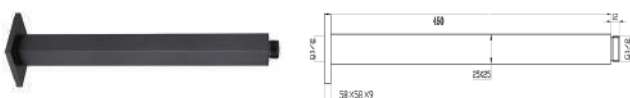

ARTEMIS SQUARE CEILING SHOWER ARM 450MM

CODE	FINISH	RRP $ (Incl.)
BSHBK-BKS06A	Chrome	63.00
BSHBK-BKS06AB	Matt Black	79.00
BSHBK-BKS06ABN	Brush Nickel	97.00

FEATURES

Premium brass construction
Lifetime replacement warranty