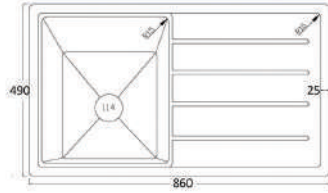

SINKS / LAUNDRY UNITS

PROMETHEUS UNDER/OVERMOUNT SINGLE BOWL WITH DRAINER GRANITE SINK W860MM

CODE	FINISH	RRP $ (Incl.)
KSKBK-BKGS8649	Matt Black	888.00

FEATURES

Germany Quartz Stone
Overall Size: 860 x 490 x 230mm
Lifetime replacement warranty