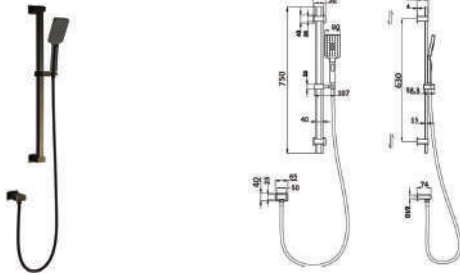

POSEIDON MULTIFUNCTION SLIDING SHOWER ON RAIL

CODE	FINISH	RRP $ (Incl.)
BSHBK-BKS107	Chrome	350.00
BSHBK-BKS107B	Matt Black	400.00
BSHBK-BKS107BN	Brush Nickel	480.00

FEATURES

Premium brass construction
3 Spray function hand shower head
1.5m Dural hose
15 Years parts replacement warranty