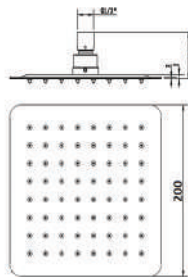

CODE	FINISH	RRP $ (Incl.)
BSHBK-BKS200S	Chrome	62.50
BSHBK-BKS200SB	Matt Black	95.00

FEATURES

Premium stainless steel construction
Lifetime replacement warranty

NEMESIS SQUARE RAIN SHOWER HEAD 250MM