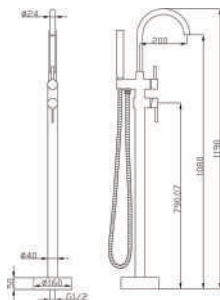

POSEIDON ROUND FREE STANDING FLOOR BATH MIXER

CODE	FINISH	RRP $ (Incl.)
KMCBK-BKM216F	Chrome	668.00
KMCBK-BKM216FB	Matt Black	858.00
KMCBK-BKM216FBN	Brush Nickel	978.00
KMCBK-BKM216FBG	Brush Gold	1100.00
KMCBK-BKM216FBGM	Brush Gun Metal	1235.00

FEATURES

Kerox 35mm cartridge
Neoperl Aerator
Neoperl Pex Hose
15 Years cartridge including 2 years labour