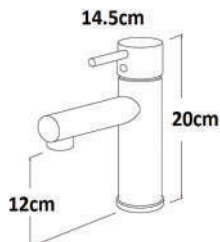

POSEIDON ROUND BASIN MIXER

CODE	FINISH	RRP $ (Incl.)
KMCBK-BKM203	Chrome	102.00
KMCBK-BKM203B	Matt Black	137.00
KMCBK-BKM203BN	Brush Nickel	155.00

FEATURES

Kerox 35mm cartridge
Neoperl Pex Hose
15 Years cartridge including 2 years labour