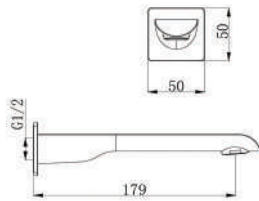

POSEIDON ROUND BATH SPOUT 180MM

CODE	FINISH	RRP $ (Incl.)
BSPBK-BKSP05	Chrome	75.00
BSPBK-BKSP05B	Matt Black	89.00

FEATURES

Premium DR brass construction
15 Years replacement warranty