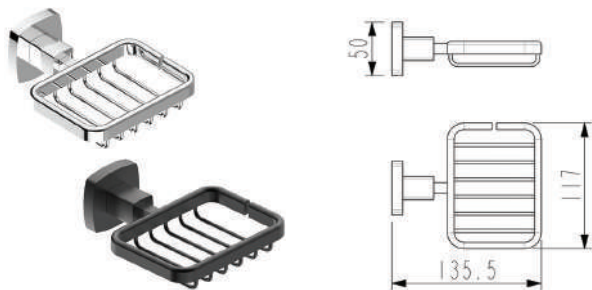

ATHENA LUXUS SOAP BASKET

CODE	FINISH	RRP $ (Incl.)
BACBK-BK824	Chrome	43.00
BACBK-BK824B	Matt Black	48.90
BACBK-BK824BN	Brush Nickel	54.50

FEATURES

Premium brass construction
15 Years product replacement