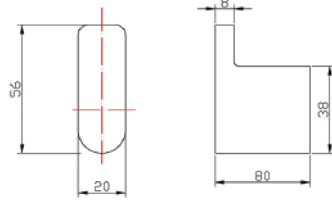

BATHROOM ACCESSORIES

ARES ROBE HOOK

CODE	FINISH	RRP $ (Incl.)
BACBK-BK306	Chrome	23.00
BACBK-BK306B	Matt Black	27.00
BACBK-BK306BN	Brush Nickel	32.00
BACBK-BK306BG	Brush Gold	36.00
BACBK-BK306BGM	Brush Gun Metal	41.00

FEATURES

Premium brass construction
Modern style design
15 Years product replacement