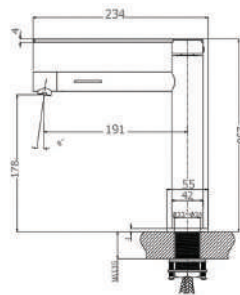

DEMETER TOWER BASIN MIXER WITH LED

CODE	FINISH	RRP $ (Incl.)
KMCBK-BKM603LED	Chrome	324.00
KMCBK-BKM603LEDB	Matt Black	380.00

FEATURES

Kerox 35mm cartridge
Neoperl Aerator & Neoperl Soft Pex Hose
15 Years cartridge including 2 years labour