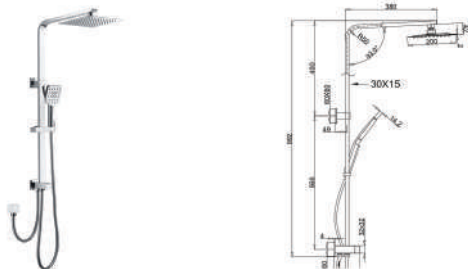

TRITON MULTIFUNCTION SQUARE SLIDING OVERHEAD RAIN SHOWER

CODE	FINISH	RRP $ (Incl.)
BSHBK-BKSS102	Chrome	450.00
BSHBK-BKSS102B	Matt Black	580.00

FEATURES

- Premium brass construction
- 3 Spray function hand shower head
- Twin hose connection
- 15 Years parts replacement warranty