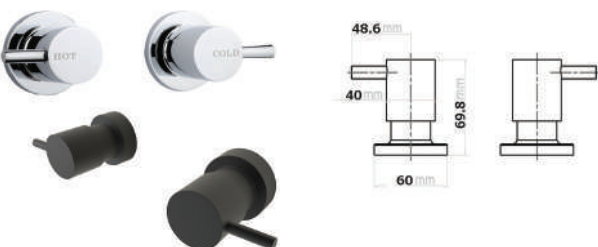

OCEANUS PIN QUARTER TURN WALL TOP ASSEMBLY

CODE	FINISH	RRP $ (Incl.)
BTPBK-BKTJ02	Chrome	98.00
BTPBK-BKTJ02B	Matt Black	134.00
BTPBK-BKTJ02BN	Brush Nickel	155.00

FEATURES

Premium DR brass construction
Modern cylindrical design
5 Years warranty including 1 year labour