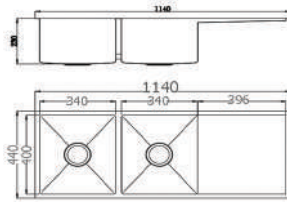

HELIOS UNDER/OVERMOUNT DOUBLE BOWL SINK WITH DRAINER W1140MM

CODE	FINISH	RRP $ (Incl.)
KSKBK-BKR114	Stainless Steel	683.00

FEATURES

304 Stainless steel
1.2mm Thickness, R10 radius
Overall Size: 1140 x 440 x 230mm
15 Years replacement warranty