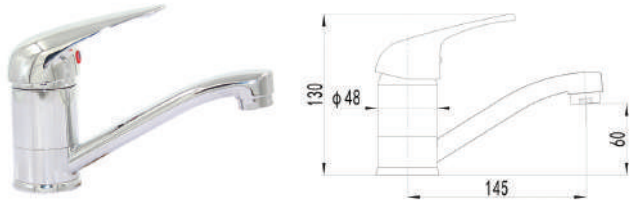

OCEANUS SWIVEL BASIN SINGLE LEVER MIXER 40MM

CODE	FINISH	RRP $ (Incl.)
KMCBK-BKMT001B	Chrome	78.00

FEATURES

Premium DR brass construction
40mm Sedal cartridge
5 Years warranty including 1 year labour