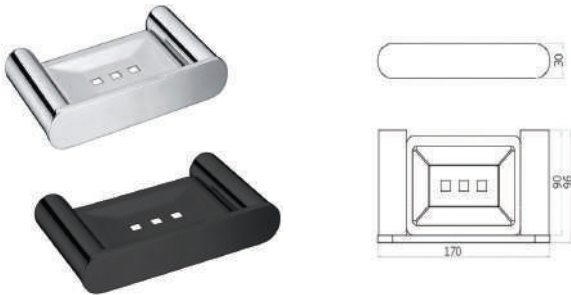

TYPHON SOAP HOLDER

CODE	FINISH	RRP $ (Incl.)
BACBK-BK2307	Chrome	53.00
BACBK-BK2307B	Matt Black	68.00
BACBK-BK2307BN	Brush Nickel	75.00
BACBK-BK2307BG	Brush Gold	87.00
BACBK-BK2307BGM	Brush Gun Metal	93.00

FEATURES

Premium 304 stainless steel construction
Modern style design
15 Years product replacement