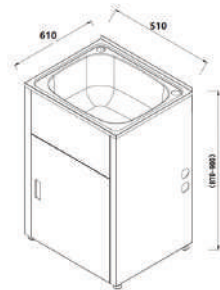

CRONOS 45L COMPACT LAUNDRY TUB & CABINET

CODE	FINISH	RRP $ (Incl.)
LTBBK-BK45LC	Stainless Steel	350.00

FEATURES

Durable stainless steel tub and metal cabinet
Door can be hinged on left or right hand side
Side hole for concealed washing machine taps
510w x 610d x 870hmm
15 Years replacement warranty