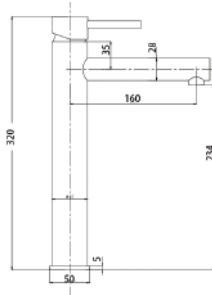

MIXERS & TAPWARE

POSEIDON ROUND TOWER BASIN MIXER

CODE	FINISH	RRP $ (Incl.)
KMCBK-BKM204	Chrome	164.00
KMCBK-BKM204B	Matt Black	199.00
KMCBK-BKM204BN	Brush Nickel	223.00

FEATURES

Kerox 35mm cartridge
Neoperl Pex Hose
15 Years cartridge including 2 years labour