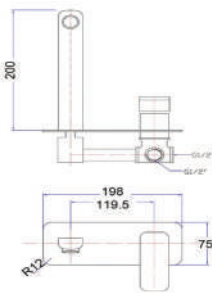

HERACLES BATH MIXER SET

CODE	FINISH	RRP $ (Incl.)
KMCBK-BKM306	Chrome	291.00
KMCBK-BKM306B	Matt Black	366.00
KMCBK-BKM306BN	Brush Nickel	420.00

FEATURES

Fluhs 35mm cartridge
20 Years cartridge including 2 years labour