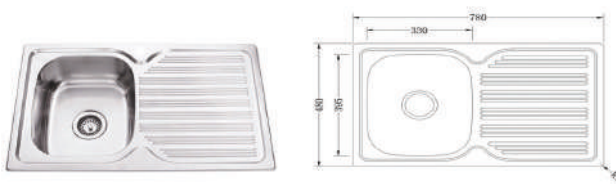

CRONOS SINGLE BOWL SINK WITH DRAINER W780MM

CODE	FINISH	RRP $ (Incl.)
KSKBK-BK781LS	Stainless Steel	219.00
KSKBK-BK781RS	Stainless Steel	219.00

FEATURES

304 Stainless steel, 8/18 grade
780 x 480 x 170mm
15 Years replacement warranty