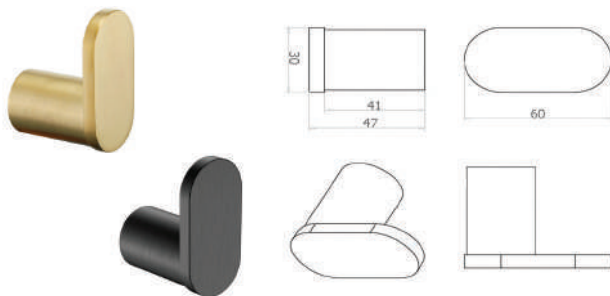

TYPHON ROBE HOOK

CODE	FINISH	RRP $ (Incl.)
BACBK-BK2308	Chrome	23.00
BACBK-BK2308B	Matt Black	29.00
BACBK-BK2308BN	Brush Nickel	32.00
BACBK-BK2308BG	Brush Gold	37.00
BACBK-BK2308BGM	Brush Gun Metal	40.00

FEATURES

Premium 304 stainless steel construction
Modern style design
15 Years product replacement