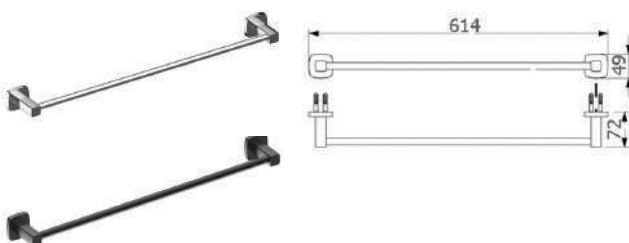

ATHENA LUXUS SINGLE TOWEL RAIL 600MM

CODE	FINISH	RRP $ (Incl.)
BACBK-BK801600	Chrome	58.00
BACBK-BK801600B	Matt Black	74.00
BACBK-BK801600BN	Brush Nickel	82.00

FEATURES

Premium brass construction
15 Years product replacement