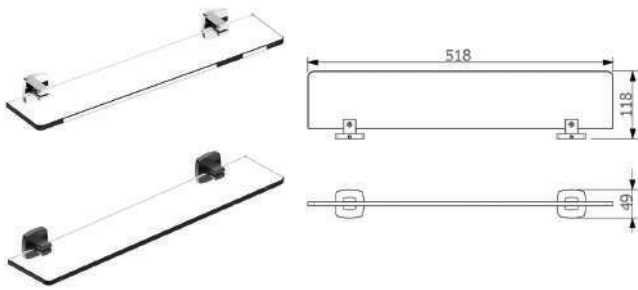

BATHROOM ACCESSORIES

ATHENA LUXUS GLASS SHELF

CODE	FINISH	RRP $ (Incl.)
BACBK-BK807	Chrome	41.00
BACBK-BK807B	Matt Black	50.50
BACBK-BK807BN	Brush Nickel	56.00

FEATURES

Premium brass construction
15 Years product replacement