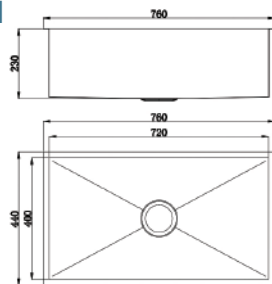

KRATOS UNDER/OVERMOUNT SINGLE BOWL SINK W760MM

CODE	FINISH	RRP $ (Incl.)
KSKBK-BKS72	Stainless Steel	327.00

FEATURES

304 Stainless Steel
1.2mm Thickness, R0 radius
Overall Size: 760 x 440 x 230mm
15 Years replacement warranty

KRATOS UNDER/OVERMOUNT DOUBLE BOWL SINK W760MM