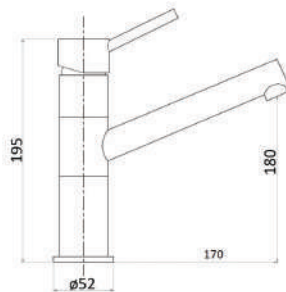

POSEIDON ROUND SWIVEL BASIN MIXER

CODE	FINISH	RRP $ (Incl.)
KMCBK-BKM213	Chrome	163.00

FEATURES

Kerox 35mm cartridge
Neoperl Pex Hose
15 Years cartridge including 2 years labour