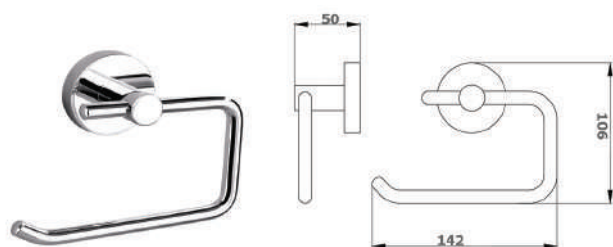

POSEIDON TOILET ROLL HOLDER

CODE	FINISH	RRP $ (Incl.)
BACBK-BK406	Chrome	28.60

FEATURES

Premium brass construction
Modern style design
15 Years product replacement