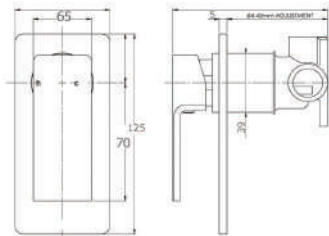

TRITON SQUARE SHOWER MIXER

CODE	FINISH	RRP $ (Incl.)
KMCBK-BKM104	Chrome	96.00
KMCBK-BKM104B	Matt Black	130.00

FEATURES

Kerox 35mm cartridge
Premium DR brass construction
15 Years cartridge including 2 years labour