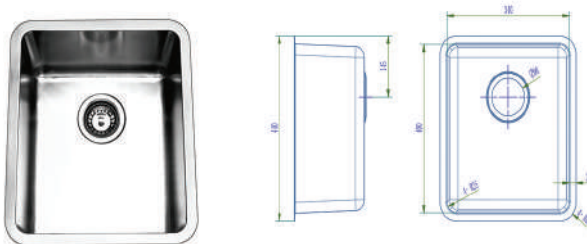

HELIOS UNDER/OVERMOUNT SINGLE BOWL SINK W380MM

CODE	FINISH	RRP $ (Incl.)
KSKBK-BKR4438	Stainless Steel	223.00

FEATURES

304 Stainless Steel
1.0mm Thickness
Overall Size: 380 x 440 x 200mm
15 Years replacement warranty