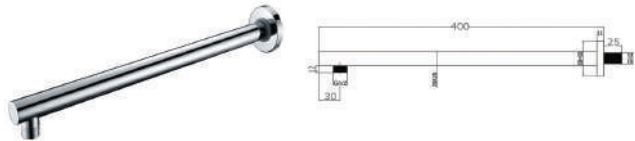

OUREA ROUND SHOWER ARM 400MM

CODE	FINISH	RRP $ (Incl.)
BSHBK-BKS11A	Chrome	53.00
BSHBK-BKS11AB	Matt Black	80.80

FEATURES

Premium brass construction
Lifetime replacement warranty