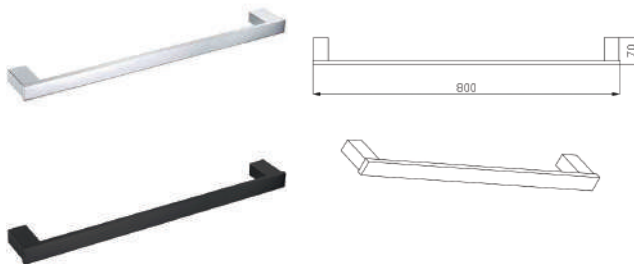

HESTIA SINGLE TOWEL RAIL 800MM

CODE	FINISH	RRP $ (Incl.)
BACBK-BK1601800	Chrome	72.00
BACBK-BK1601800B	Matt Black	89.00

FEATURES

Premium 304 stainless steel construction
Modern style design
15 Years product replacement