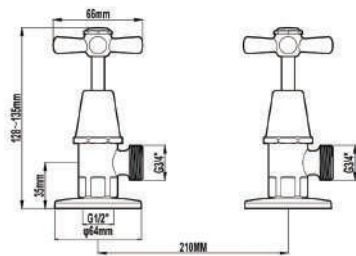

OCEANUS EASY CLEAN WASHING MACHINE SET

CODE	FINISH	RRP $ (Incl.)
BTPBK-BKTE03	Chrome	60.00

FEATURES

Premium DR brass construction
Jump vale system
5 Years warranty including 1 year labour

OCEANUS EASY CLEAN BASIN SET