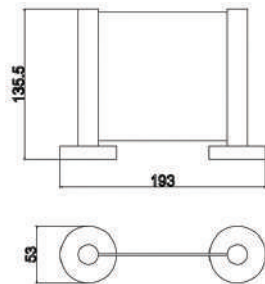

POSEIDON METAL SOAP TRAY

CODE	FINISH	RRP $ (Incl.)
BACBK-BK422A	Chrome	42.00
BACBK-BK422AB	Matt Black	59.00
BACBK-BK422ABN	Brush Nickel	65.00
BACBK-BK422ABG	Brush Gold	73.00
BACBK-BK422ABGM	Brush Gun Metal	81.00

FEATURES

Premium brass construction
Modern style design
15 Years product replacement

POSEIDON METAL SOAP BASKET