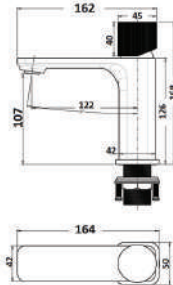

HERA BASIN MIXER

CODE	FINISH	RRP $ (Incl.)
KMCBK-BKMQ5102	Chrome	215.00
KMCBK-BKMQ5102B	Matt Black	264.00
KMCBK-BKMQ5102BN	Brush Nickel	287.00
KMCBK-BKMQ5102BGM	Brush Gun Metal	342.00

FEATURES

Kerox 35mm cartridge
Neoperl Aerator & Neoperl Soft Pex Hose
15 Years cartridge including 2 years labour