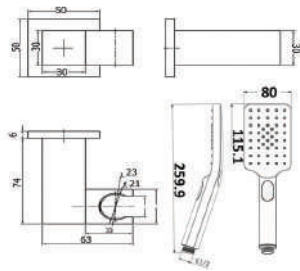

ARTEMIS SQUARE MULTIFUNCTION SHOWER ON BRACKET

CODE	FINISH	RRP $ (Incl.)
BSHBK-BKS102	Chrome	88.00
BSHBK-BKS102B	Matt Black	107.00
BSHBK-BKS102BN	Brush Nickel	134.00
BSHBK-BKS102BGM	Brush Gun Metal	208.00

FEATURES

Premium brass construction
3 Spray function hand shower head
1.5m Dural hose
15 Years parts replacement warranty

POSEIDON ROUND MULTIFUNCTION SLIDING SHOWER ON RAIL

CODE	FINISH	RRP $ (Incl.)
BSHBK-BKS103	Chrome	86.00
BSHBK-BKS103B	Matt Black	117.00

FEATURES

Premium stainless steel construction
3 Spray function hand shower head
5 Years parts replacement warranty