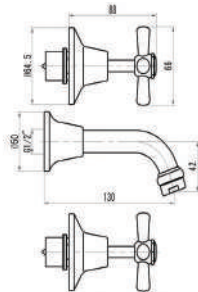

CODE	FINISH	RRP $ (Incl.)
BTPBK-BKTE01	Chrome	65.00

FEATURES

Premium DR brass construction
Jump vale system
5 Years warranty including 1 year labour

OCEANUS EASY CLEAN WALL TOP ASSEMBLY