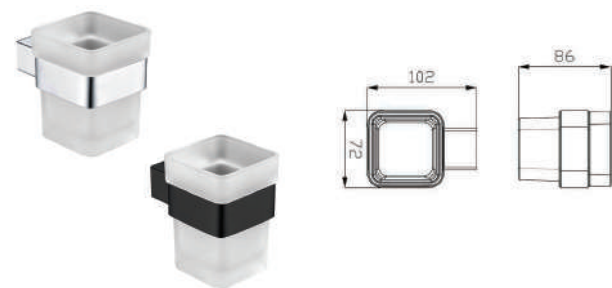

HESTIA TUMBLER HOLDER

CODE	FINISH	RRP $ (Incl.)
BACBK-BK1607	Chrome	33.00
BACBK-BK1607B	Matt Black	44.00

FEATURES

Premium 304 stainless steel construction
Modern style design
15 Years product replacement