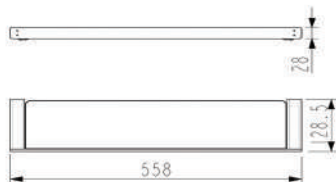

HERMES KASTEN GLASS SHELF

CODE	FINISH	RRP $ (Incl.)
BACBK-BK907	Chrome	88.00
BACBK-BK907B	Matt Black	113.00
BACBK-BK907BN	Brush Nickel	119.00

FEATURES

Premium brass construction
15 Years product replacement