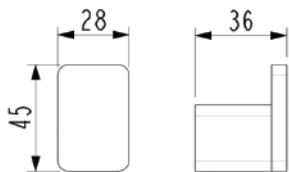

BATHROOM ACCESSORIES

HERMES KASTEN SINGLE ROBE HOOK

CODE	FINISH	RRP $ (Incl.)
BACBK-BK905	Chrome	27.00
BACBK-BK905B	Matt Black	33.70
BACBK-BK905BN	Brush Nickel	37.50
BACBK-BK905BGM	Brush Gun Metal	41.60

FEATURES

Premium brass construction
15 Years product replacement