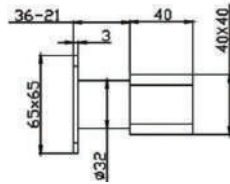

HERMES SQII QUARTER TURN WALL TOP ASSEMBLY

CODE	FINISH	RRP $ (Incl.)
KMCBK-BKTF02	Chrome	179.00
KMCBK-BKTF02B	Matt Black	223.00
KMCBK-BKTF02BN	Brush Nickel	245.00

FEATURES

Premium DR brass construction
Modern handleless design
5 Years warranty including 1 year labour