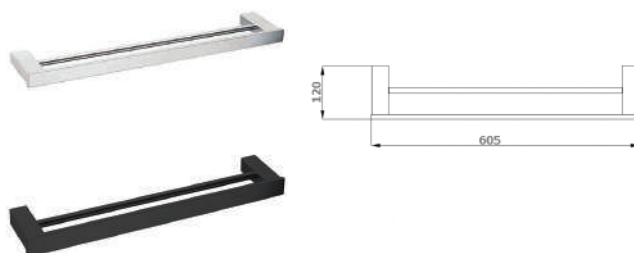

HESTIA DOUBLE TOWEL RAIL 600MM

CODE	FINISH	RRP $ (Incl.)
BACBK-BK1602600	Chrome	79.00
BACBK-BK1602600B	Matt Black	102.00

FEATURES

Premium 304 stainless steel construction
Modern style design
15 Years product replacement