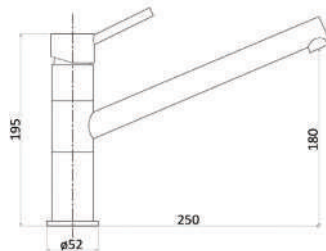

POSEIDON ROUND SWIVEL SINK MIXER

CODE	FINISH	RRP $ (Incl.)
KMCBK-BKM212	Chrome	163.00

FEATURES

Kerox 35mm cartridge
Neoperl Pex Hose
15 Years cartridge including 2 years labour