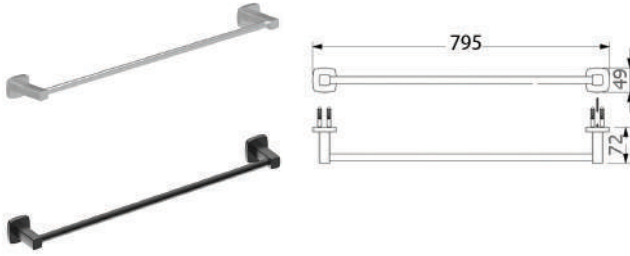

BATHROOM ACCESSORIES

ATHENA LUXUS SINGLE TOWEL RAIL 800MM

CODE	FINISH	RRP $ (Incl.)
BACBK-BK801800	Chrome	61.00
BACBK-BK801800B	Matt Black	81.00
BACBK-BK801800BN	Brush Nickel	91.00

FEATURES

Premium brass construction
15 Years product replacement