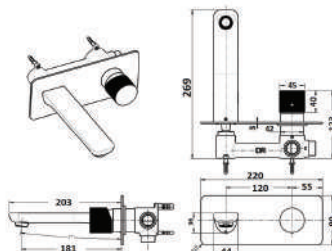

HERA PROGRESSIVE BATH/SHOWER MIXER

CODE	FINISH	RRP $ (Incl.)
KMCBK-BKMQ5106	Chrome	318.00
KMCBK-BKMQ5106B	Matt Black	377.00
KMCBK-BKMQ5106BN	Brush Nickel	398.00
KMCBK-BKMQ5106BGM	Brush Gun Metal	472.00

FEATURES

Kerox 35mm cartridge
15 Years cartridge including 2 years labour