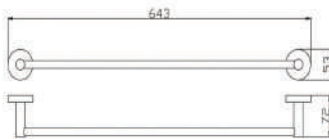

POSEIDON SINGLE TOWEL RAIL 600MM

CODE	FINISH	RRP $ (Incl.)
BACBK-BK402600	Chrome	45.00
BACBK-BK402600B	Matt Black	63.00
BACBK-BK402600BN	Brush Nickel	69.00
BACBK-BK402600BG	Brush Gold	78.00
BACBK-BK402600BGM	Brush Gun Metal	88.00

FEATURES

Premium brass construction
Modern style design
15 Years product replacement