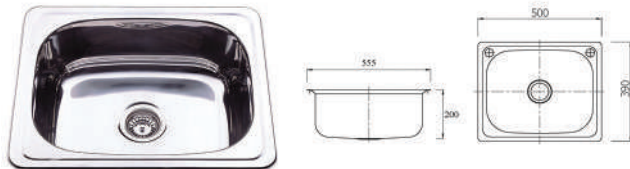

CRONOS 30L LAUNDRY SINK

CODE	FINISH	RRP $ (Incl.)
KSKBK-BK26	Stainless Steel	196.00

FEATURES

By Pass kit & waste include
304 Stainless steel, 8/18 grade
500 x 390 x 200mm
15 Years replacement warranty