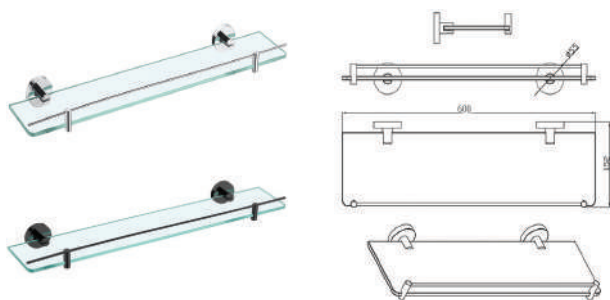

POSEIDON GLASS SHOWER SHELF

CODE	FINISH	RRP $ (Incl.)
BACBK-BK407	Chrome	51.00
BACBK-BK407B	Matt Black	65.00

FEATURES

Premium brass construction
Modern style design
15 Years product replacement