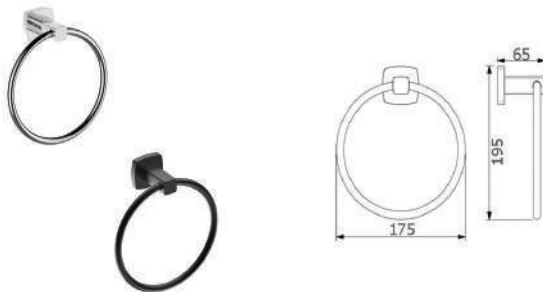

ATHENA LUXUS TOWEL RING

CODE	FINISH	RRP $ (Incl.)
BACBK-BK803	Chrome	34.00
BACBK-BK803B	Matt Black	41.00
BACBK-BK803BN	Brush Nickel	46.00

FEATURES

Premium brass construction
15 Years product replacement