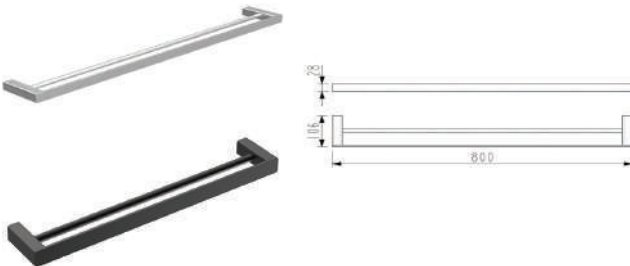

HERMES DOUBLE TOWEL RAIL 800MM

CODE	FINISH	RRP $ (Incl.)
BACBK-BK902800	Chrome	99.00
BACBK-BK902800B	Matt Black	121.00
BACBK-BK902800BN	Brush Nickel	134.00
BACBK-BK902800BGM	Brush Gun Metal	162.00

FEATURES

Premium brass construction
15 Years product replacement