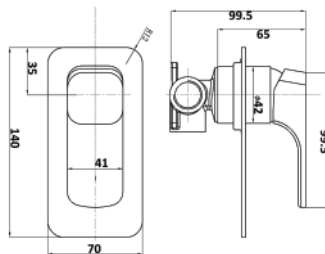

HERACLES SHOWER MIXER

CODE	FINISH	RRP $ (Incl.)
KMCBK-BKM307	Chrome	104.00
KMCBK-BKM307B	Matt Black	140.00
KMCBK-BKM307BN	Brush Nickel	164.00

FEATURES

Fluhs 35mm cartridge
Premium DR brass construction
20 Years cartridge including 2 years labour