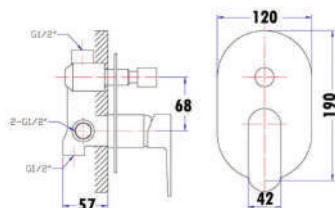

ATLAS CURVE SHOWER DIVERTER MIXER

CODE	FINISH	RRP $ (Incl.)
KMCBK-BKM710	Chrome	138.00
KMCBK-BKM710B	Matt Black	193.00
KMCBK-BKM710BN	Brush Nickel	217.00

FEATURES

Fluhs 35mm cartridge
20 Years cartridge including 2 years labour

ATLAS WALL BASIN MIXER WITH SPOUT