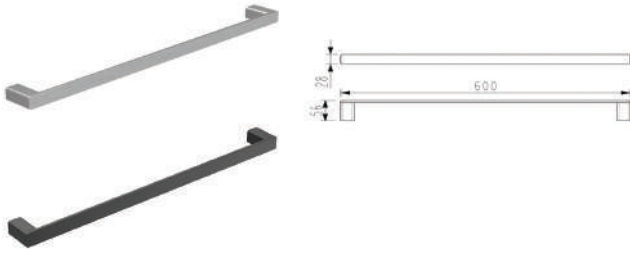

BATHROOM ACCESSORIES

HERMES SINGLE TOWEL RAIL 600MM

CODE	FINISH	RRP $ (Incl.)
BACBK-BK901600	Chrome	68.00
BACBK-BK901600B	Matt Black	88.00
BACBK-BK901600BN	Brush Nickel	98.00
BACBK-BK901600BGM	Brush Gun Metal	116.00

FEATURES

Premium brass construction
15 Years product replacement