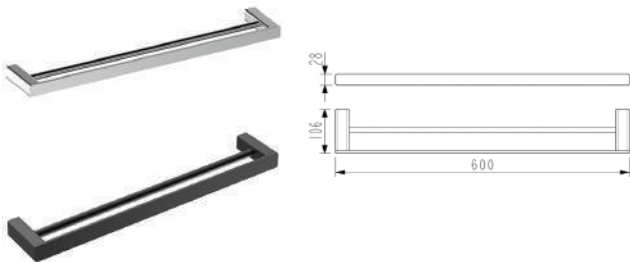

HERMES DOUBLE TOWEL RAIL 600MM

CODE	FINISH	RRP $ (Incl.)
BACBK-BK902600	Chrome	81.00
BACBK-BK902600B	Matt Black	102.00
BACBK-BK902600BN	Brush Nickel	113.00
BACBK-BK902600BGM	Brush Gun Metal	134.00

FEATURES

Premium brass construction
15 Years product replacement