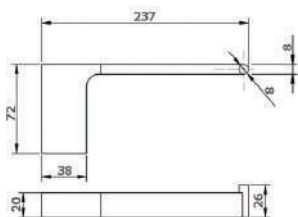

HERACLES TOWEL BAR

CODE	FINISH	RRP $ (Incl.)
BACBK-BK605	Chrome	44.00
BACBK-BK605B	Matt Black	52.00
BACBK-BK605BN	Brush Nickel	61.00

FEATURES

Premium brass construction
Modern style design
15 Years product replacement