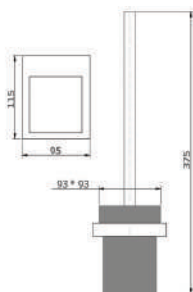

HERACLES TOILET BRUSH HOLDER

CODE	FINISH	RRP $ (Incl.)
BACBK-BK608	Chrome	66.60
BACBK-BK608B	Matt Black	80.00
BACBK-BK608BN	Brush Nickel	90.50

FEATURES

Premium brass construction
Modern style design
15 Years product replacement