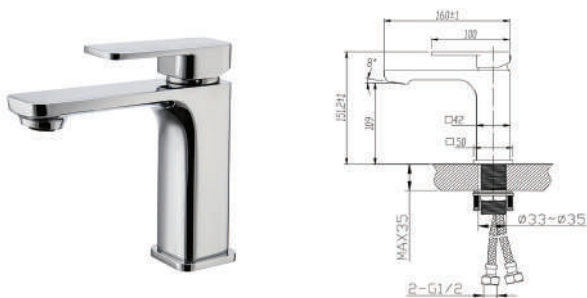

HERMES BASIN MIXER

CODE	FINISH	RRP $ (Incl.)
KMCBK-BKM502	Chrome	170.00
KMCBK-BKM502B	Matt Black	199.00
KMCBK-BKM502BN	Brush Nickel	225.00
KMCBK-BKM502BGM	Brush Gun Metal	250.00

FEATURES

Kerox 35mm cartridge
Neoperl Aerator
Neoperl Pex Hose
20 Years cartridge including 2 years labour