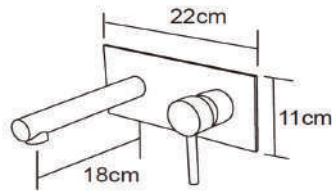

POSEIDON ROUND WALL BASIN MIXER WITH SPOUT

CODE	FINISH	RRP $ (Incl.)
KMCBK-BKM210	Chrome	252.00
KMCBK-BKM210B	Matt Black	312.00
KMCBK-BKM210BN	Brush Nickel	329.00

FEATURES

Kerox 35mm cartridge
Premium DR brass construction
15 Years cartridge including 2 years labour