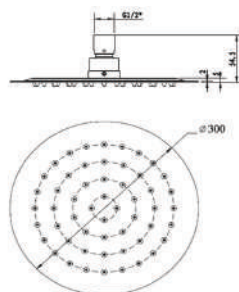

CODE	FINISH	RRP $ (Incl.)
BSHBK-BKR300S	Chrome	92.00
BSHBK-BKR300SB	Matt Black	176.00

FEATURES

Premium stainless steel construction
Lifetime replacement warranty