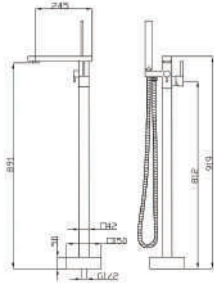

TRITON FREE STANDING FLOOR BATH MIXER

CODE	FINISH	RRP $ (Incl.)
KMCBK-BKM137F	Chrome	787.00

FEATURES

Kerox 35mm cartridge
Neoperl Pex Hose
15 Years cartridge including 2 years labour