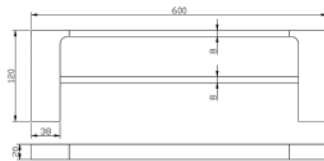

HERACLES DOUBLE TOWEL RAIL 600MM

CODE	FINISH	RRP $ (Incl.)
BACBK-BK602600	Chrome	86.00
BACBK-BK602600B	Matt Black	104.00
BACBK-BK602600BN	Brush Nickel	121.00

FEATURES

Premium brass construction
Modern style design
15 Years product replacement