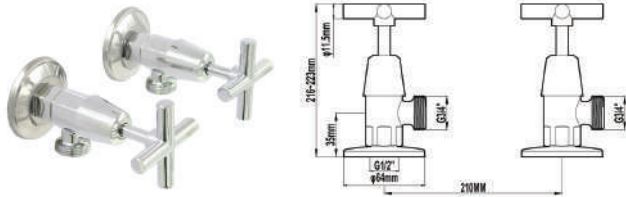

MIXERS & TAPWARE

OCEANUS CROSS HANDLE WASHING MACHINE SET

CODE	FINISH	RRP $ (Incl.)
BTPBK-BKTT03	Chrome	79.00

FEATURES

Premium DR brass construction
Jump vale system
5 Years warranty including 1 year labour