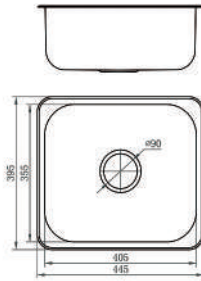

CRONOS SINGLE BOWL SINK W440MM

CODE	FINISH	RRP $ (Incl.)
KSKBK-BK4439	Stainless Steel	149.00

FEATURES

304 Stainless steel, 8/18 grade
440 x 390 x 170mm
15 Years replacement warranty

CRONOS SQUARE CORNER SINGLE BOWL SINK WITH DRAINER