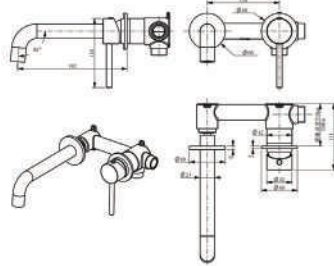

MORPHEUS BATH MIXER SET

CODE	FINISH	RRP $ (Incl.)
KMCBK-BKM2506	Chrome	267.50
KMCBK-BKM2506B	Matt Black	324.00
KMCBK-BKM2506BN	Brush Nickel	342.00
KMCBK-BKM2506BG	Brush Gold	389.00
KMCBK-BKM2506BGM	Brush Gun Metal	416.00

FEATURES

Kerox 35mm cartridge
20 Years cartridge including 2 years labour