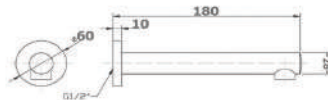

POSEIDON ROUND BATH SPOUT 180MM

CODE	FINISH	RRP $ (Incl.)
BSPBK-BKSP01	Chrome	52.00
BSPBK-BKSP01B	Matt Black	74.50
BSPBK-BKSP01BN	Brush Nickel	80.00

FEATURES

Premium DR brass construction
15 Years replacement warranty