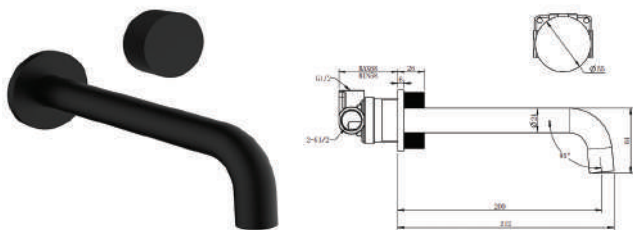

GAIA PROGRESSIVE BATH SET

CODE	FINISH	RRP $ (Incl.)
KMCBK-BKMQ01	Chrome	217.00
KMCBK-BKMQ01B	Matt Black	261.00
KMCBK-BKMQ01BN	Brush Nickel	297.00
KMCBK-BKMQ01BG	Brush Gold	345.00
KMCBK-BKMQ01BGM	Brush Gun Metal	386.00

FEATURES

Progressive 35mm ceramic cartridge
15 Years cartridge including 2 years labour