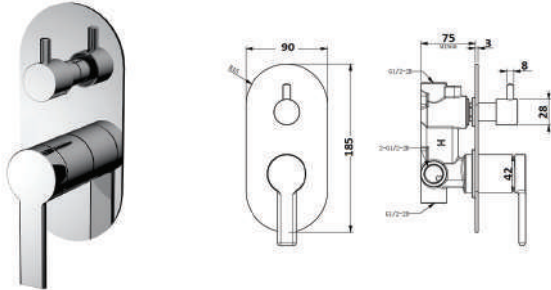

PHANES DIVERTOR SHOWER MIXER

CODE	FINISH	RRP $ (Incl.)
KMCBK-BKM805	Chrome	172.26
KMCBK-BKM805B	Matt Black	207.90
KMCBK-BKM805BN	Brush Nickel	225.72
KMCBK-BKM805BG	Brush Gold	239.00
KMCBK-BKM805BGM	Brush Gun Metal	251.00

FEATURES

Kerox 35mm cartridge
20 Years cartridge including 2 years labour