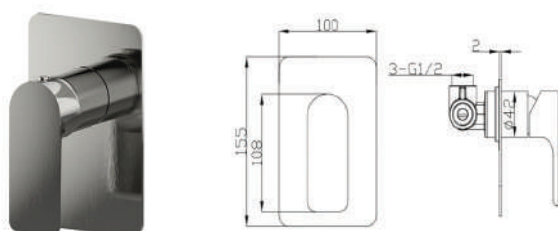

AETHER SHOWER MIXER

CODE	FINISH	RRP $ (Incl.)
KMCBK-BKM403	Chrome	109.00
KMCBK-BKM403B	Matt Black	134.00
KMCBK-BKM403BN	Brush Nickel	155.00
KMCBK-BKM403BG	Brush Gold	174.00

FEATURES

Kerox 35mm cartridge
Premium DR brass construction
20 Years cartridge including 2 years labour