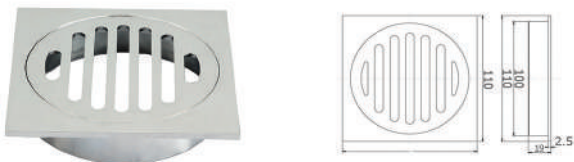

CODE	FINISH	RRP $ (Incl.)
BWTBK-BKSF01	Chrome	19.00
BWTBK-BKSF01B	Matt Black	24.00

FEATURES

High quality brass construction
15 Years replacement product