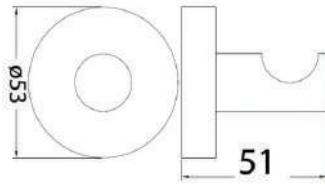

BATHROOM ACCESSORIES

POSEIDON ROBE HOOK

CODE	FINISH	RRP $ (Incl.)
BACBK-BK415	Chrome	19.00
BACBK-BK415B	Matt Black	26.00
BACBK-BK415BN	Brush Nickel	29.00
BACBK-BK415BG	Brush Gold	35.00
BACBK-BK415BGM	Brush Gun Metal	38.00

FEATURES

Premium brass construction
Modern style design
15 Years product replacement