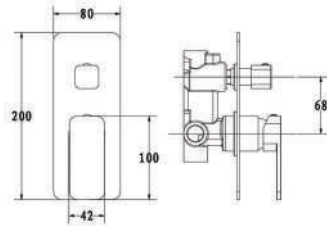

HERMES DIVERTER SHOWER MIXER

CODE	FINISH	RRP $ (Incl.)
KMCBK-BKM505	Chrome	179.00
KMCBK-BKM505B	Matt Black	208.00
KMCBK-BKM505BN	Brush Nickel	252.50
KMCBK-BKM505BGM	Brush Gun Metal	282.00

FEATURES

Kerox 35mm cartridge
Premium DR brass construction
20 Years cartridge including 2 years labour

HERMES BASIN MIXER WITH SPOUT