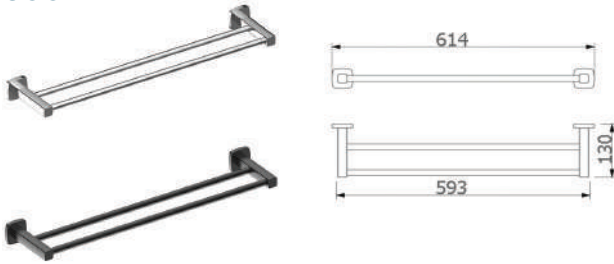

ATHENA LUXUS DOUBLE TOWEL RAIL 600MM

CODE	FINISH	RRP $ (Incl.)
BACBK-BK802600	Chrome	78.00
BACBK-BK802600B	Matt Black	109.00
BACBK-BK802600BN	Brush Nickel	121.00

FEATURES

Premium brass construction
15 Years product replacement