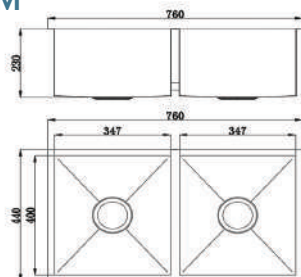

CODE	FINISH	RRP $ (Incl.)
KSKBK-BKS76D	Stainless Steel	446.00

FEATURES

304 Stainless Steel
1.2mm Thickness, R0 radius
Overall Size: 760 x 440 x 230mm
15 Years replacement warranty