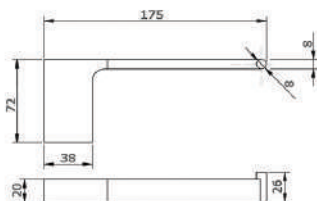

BATHROOM ACCESSORIES

HERACLES TOILET ROLL HOLDER

CODE	FINISH	RRP $ (Incl.)
BACBK-BK604	Chrome	43.00
BACBK-BK604B	Matt Black	52.00
BACBK-BK604BN	Brush Nickel	59.00

FEATURES

Premium brass construction
Modern style design
15 Years product replacement