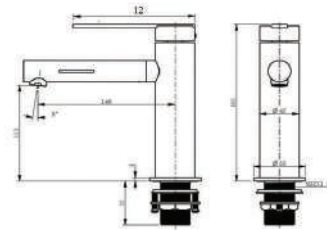

DEMETER BASIN MIXER WITH LED

CODE	FINISH	RRP $ (Incl.)
KMCBK-BKM602LED	Chrome	274.00
KMCBK-BKM602LEDB	Matt Black	345.00

FEATURES

Kerox 35mm cartridge
Neoperl Aerator
Neoperl Pex Hose
15 Years cartridge including 2 years labour