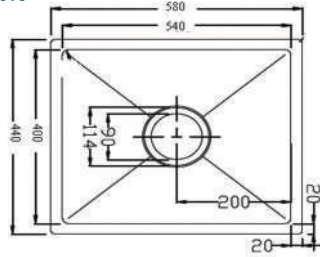

KRATOS UNDER/OVERMOUNT SINGLE BOWL SINK W580MM

CODE	FINISH	RRP $ (Incl.)
KSKBK-BKS54	Stainless Steel	268.00

FEATURES

304 Stainless Steel
1.2mm Thickness, R0 radius
Overall Size: 580 x 440 x 230mm
15 Years replacement warranty