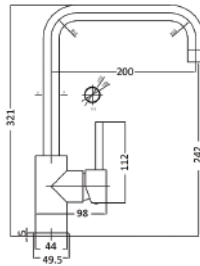

POSEIDON ROUND RECTANGULAR GOOSENECK SINK MIXER

CODE	FINISH	RRP $ (Incl.)
KMCBK-BKM202	Chrome	120.00
KMCBK-BKM202B	Matt Black	164.00

FEATURES

Kerox 35mm cartridge
Neoperl Pex Hose
15 Years cartridge including 2 years labour