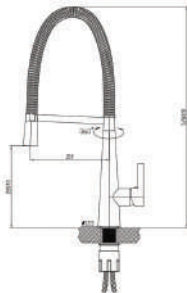

APOLLO GOOSENECK KITCHEN MIXER

CODE	FINISH	RRP $ (Incl.)
KMCBK-KM002	Chrome	332.00

FEATURES

- Kerox 35mm cartridge
- Neoperl Aerator & Soft Pex hose
- 15 Years cartridge including 2 years labour