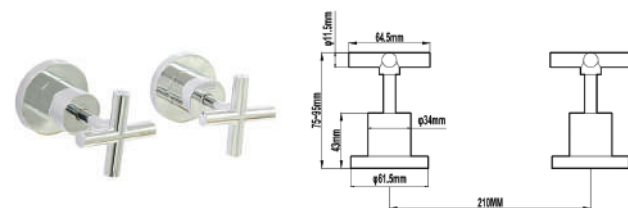

OCEANUS CROSS HANDLE WALL TOP ASSEMBLY

CODE	FINISH	RRP $ (Incl.)
BTPBK-BKTT02	Chrome	72.00

FEATURES

Premium DR brass construction
Jump vale system
5 Years warranty including 1 year labour