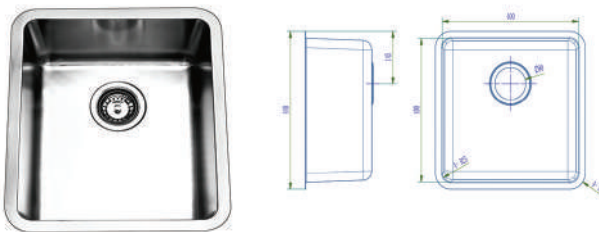

HELIOS UNDER/OVERMOUNT SINGLE BOWL SINK W440MM

CODE	FINISH	RRP $ (Incl.)
KSKBK-BKR4444	Stainless Steel	238.00

FEATURES

304 Stainless Steel
1.0mm Thickness
Overall Size: 440 x 440 x 200mm
15 Years replacement warranty