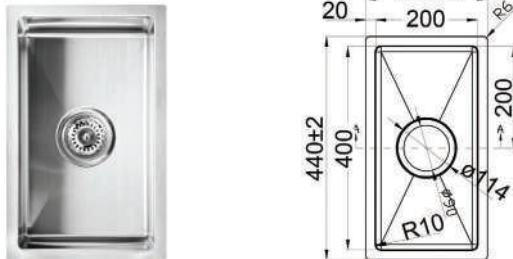

HELIOS UNDER/OVERMOUNT SINGLE BOWL SINK W240MM

CODE	FINISH	RRP $ (Incl.)
KSKBK-BKR20	Stainless Steel	229.00

FEATURES

304 Stainless Steel
1.2mm Thickness, R10 radius
Overall Size: 240 x 440 x 230mm
15 Years replacement warranty