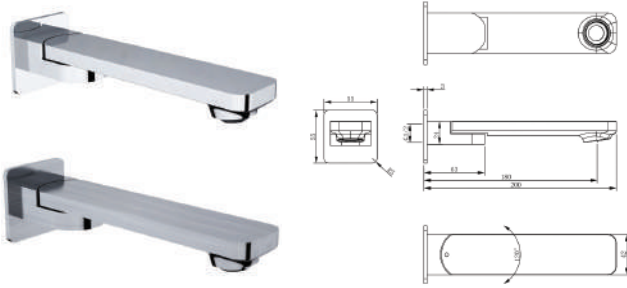

HERMES SWIVEL BATH SPOUT

CODE	FINISH	RRP $ (Incl.)
BSPBK-BKSP12	Chrome	101.00
BSPBK-BKSP12B	Matt Black	116.00
BSPBK-BKSP12BN	Brush Nickel	125.00
BSPBK-BKSP12BGM	Brush Gun Metal	146.00

FEATURES

Premium DR brass construction
15 Years replacement warranty