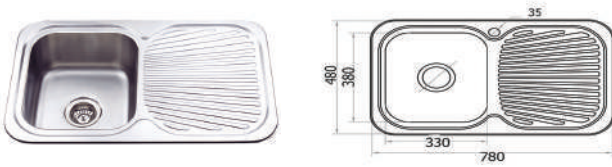

CRONOS SINGLE BOWL SINK WITH STAINLESS STEEL

CODE	FINISH	RRP $ (Incl.)
KSKBK-BK781L	Stainless Steel	219.00
KSKBK-BK781R	Stainless Steel	219.00

FEATURES

304 Stainless steel, 8/18 grade
780 x 480 x 170mm
15 Years replacement warranty