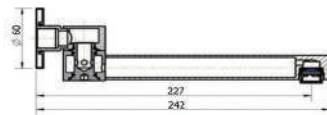

TRITON SQUARE SWIVEL BATH SPOUT

CODE	FINISH	RRP $ (Incl.)
BSPBK-BKSP07	Chrome	88.00
BSPBK-BKSP07B	Matt Black	104.00

FEATURES

Premium DR brass construction
15 Years replacement warranty