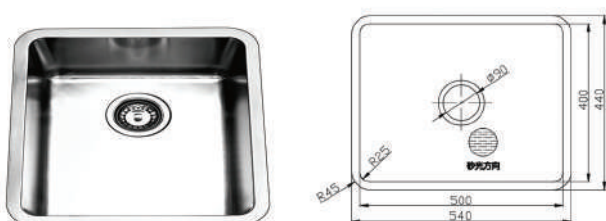

HELIOS UNDER/OVERMOUNT SINGLE BOWL SINK W540MM

CODE	FINISH	RRP $ (Incl.)
KSKBK-BKR4454	Stainless Steel	265.00

FEATURES

304 Stainless Steel
1.0mm Thickness
Overall Size: 540 x 440 x 200mm
15 Years replacement warranty