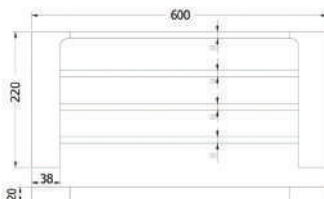

HERACLES TOWEL RACK

CODE	FINISH	RRP $ (Incl.)
BACBK-BK603	Chrome	155.00

FEATURES

Premium brass construction
Modern style design
15 Years product replacement