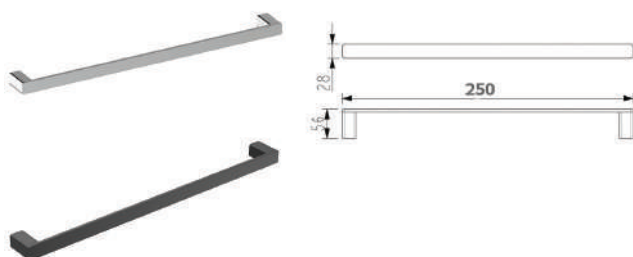

HERMES SINGLE TOWEL RAIL 250MM

CODE	FINISH	RRP $ (Incl.)
BACBK-BK901250	Chrome	55.00
BACBK-BK901250B	Matt Black	74.50
BACBK-BK901250BN	Brush Nickel	82.50
BACBK-BK901250BGM	Brush Gun Metal	98.00

FEATURES

Premium brass construction
15 Years product replacement