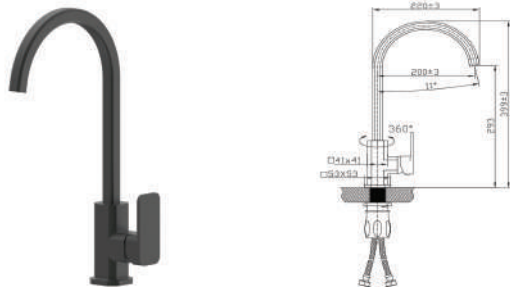

HERMES GOOSENECK SINK MIXER

CODE	FINISH	RRP $ (Incl.)
KMCBK-BKM501	Chrome	215.00
KMCBK-BKM501B	Matt Black	270.00
KMCBK-BKM501BN	Brush Nickel	327.00
KMCBK-BKM501BGM	Brush Gun Metal	368.00

FEATURES

Kerox 35mm cartridge
Neoperl Aerator
Neoperl Pex Hose
20 Years cartridge including 2 years labour