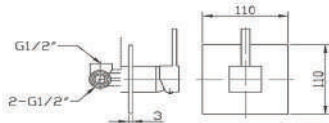

TRITON SQUARE SHOWER MIXER

CODE	FINISH	RRP $ (Incl.)
KMCBK-BKM105	Chrome	83.50
KMCBK-BKM105B	Matt Black	130.00

FEATURES

Kerox 35mm cartridge
Premium DR brass construction
15 Years cartridge including 2 years labour