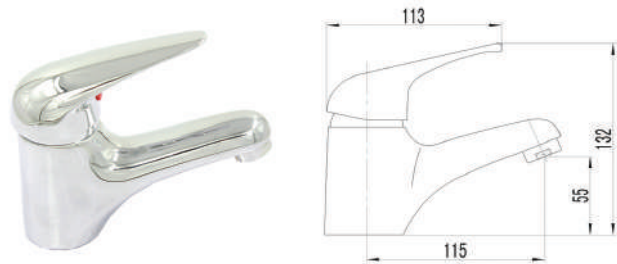

OCEANUS CASTING BASIN SINGLE LEVER MIXER 40MM

CODE	FINISH	RRP $ (Incl.)
KMCBK-BKMT002	Chrome	86.00

FEATURES

Premium DR brass construction
40mm Sedal cartridge
5 Years warranty including 1 year labour