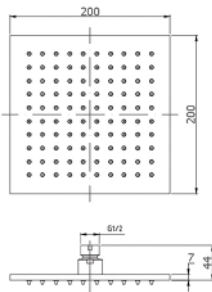

## ARTEMIS SQUARE RAIN SHOWER HEAD 200MM

CODE	FINISH	RRP \$ (Incl.)
BSHBK-BKS200B	Chrome	86.00
BSHBK-BKS200BB	Matt Black	137.00