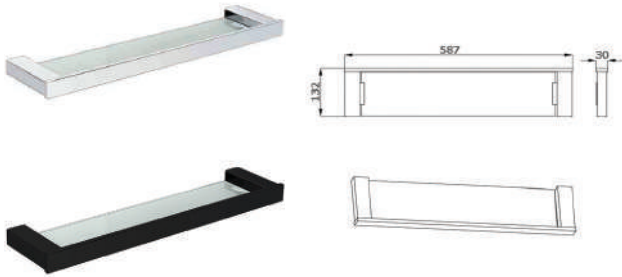

HESTIA GLASS SHELF

CODE	FINISH	RRP $ (Incl.)
BACBK-BK1610	Chrome	81.00
BACBK-BK1610B	Matt Black	110.00

FEATURES

Premium 304 stainless steel construction
Modern style design
15 Years product replacement

HESTIA TOWEL RACK