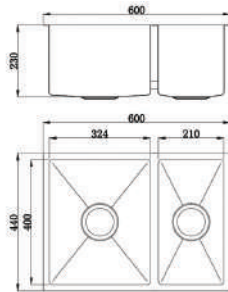

HELIOS UNDER/OVERMOUNT 1 1/2 BOWL SINK W600MM

CODE	FINISH	RRP $ (Incl.)
KSKBK-BKR60	Stainless Steel	475.00

FEATURES

304 Stainless steel
1.2mm Thickness, R10 radius
Overall Size: 600 x 440 x 230mm
15 Years replacement warranty