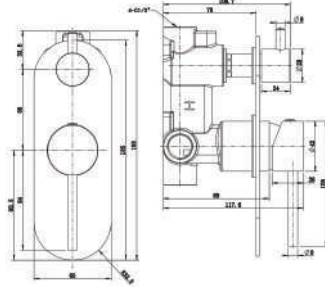

MORPHEUS SHOWER DIVERTER MIXER

CODE	FINISH	RRP $ (Incl.)
KMCBK-BKM2505	Chrome	162.00
KMCBK-BKM2505B	Matt Black	187.00
KMCBK-BKM2505BN	Brush Nickel	206.50
KMCBK-BKM2505BG	Brush Gold	217.00
KMCBK-BKM2505BGM	Brush Gun Metal	235.00

FEATURES

Kerox 35mm cartridge
20 Years cartridge including 2 years labour