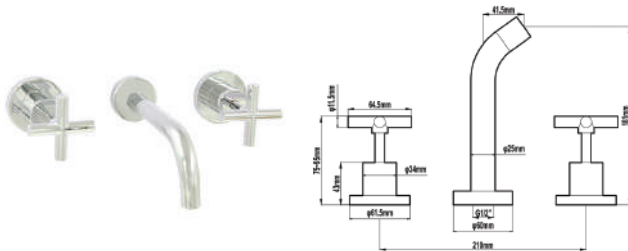

OCEANUS CROSS HANDLE BATH SET

CODE	FINISH	RRP $ (Incl.)
BTPBK-BKTT01	Chrome	99.00

FEATURES

Premium DR brass construction
Jump vale system
5 Years warranty including 1 year labour