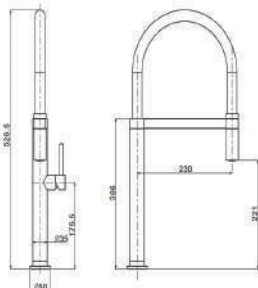

APOLLO STAINLESS STEEL PULL OUT KITCHEN MIXER

CODE	FINISH	RRP $ (Incl.)
KMCBK-KM009	Black/Chrome	380.00

FEATURES

Kerox 25mm cartridge
Neoperl Aerator
Neoperl Pex Hose
15 Years cartridge including 2 years labour