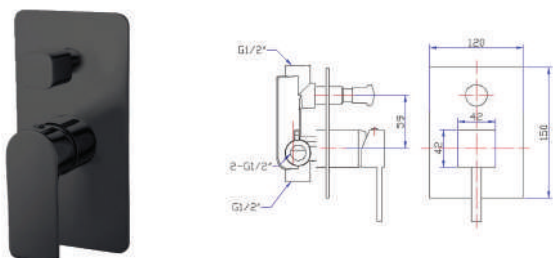

AETHER SHOWER DIVERTER MIXER

CODE	FINISH	RRP $ (Incl.)
KMCBK-BKM404	Chrome	164.00
KMCBK-BKM404B	Matt Black	193.00
KMCBK-BKM404BN	Brush Nickel	232.00
KMCBK-BKM404BG	Brush Gold	260.00

FEATURES

Kerox 35mm cartridge
Premium DR brass construction
20 Years cartridge including 2 years labour