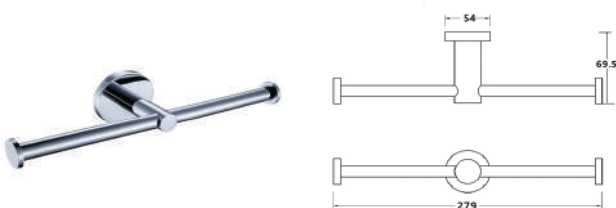

OCEANUS DOUBLE TOILET ROLL HOLDER

CODE	FINISH	RRP $ (Incl.)
BACBK-BK726D	Chrome	26.00

FEATURES

Premium zinc alloy construction
Modern style design
5 Years product replacement