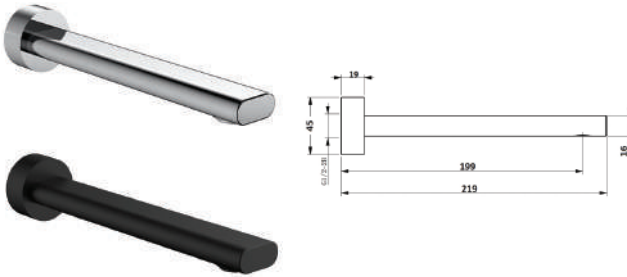

PHANES BATH SPOUT 180MM

CODE	FINISH	RRP $ (Incl.)
BSPBK-BKSP14	Chrome	79.00
BSPBK-BKSP14B	Matt Black	98.00
BSPBK-BKSP14BN	Brush Nickel	107.00
BSPBK-BKSP14BG	Brush Gold	119.00
BSPBK-BKSP14BGM	Brush Gun Metal	131.00

FEATURES

Premium DR brass construction
15 Years replacement warranty