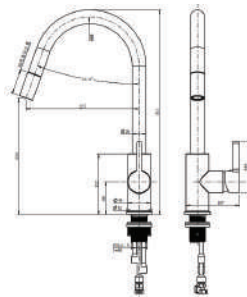

POSEIDON ROUND PULL OUT SINK MIXER

CODE	FINISH	RRP $ (Incl.)
KMCBK-BKM215	Chrome	217.00
KMCBK-BKM215B	Matt Black	253.00
KMCBK-BKM215BN	Brush Nickel	280.00
KMCBK-BKM215BG	Brush Gold	312.00
KMCBK-BKM215BGM	Brush Gun Metal	342.00

FEATURES

Kerox 35mm cartridge
Neoperl Aerator
Neoperl Pex Hose
15 Years cartridge including 2 years labour