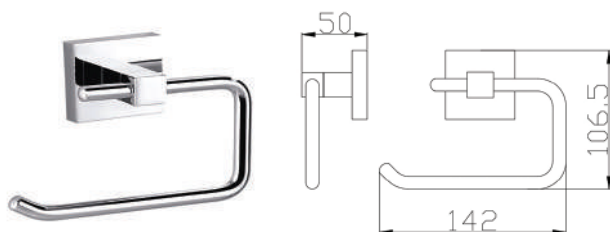

TRITON TOILET ROLL HOLDER

CODE	FINISH	RRP $ (Incl.)
BACBK-BK506	Chrome	33.00

FEATURES

Premium brass construction
Modern style design
15 Years product replacement