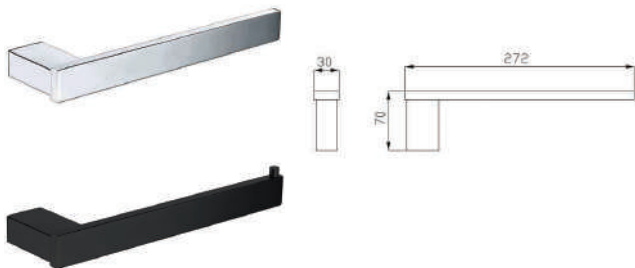

HESTIA TOWEL BAR

CODE	FINISH	RRP $ (Incl.)
BACBK-BK1605	Chrome	36.00
BACBK-BK1605B	Matt Black	49.00

FEATURES

Premium 304 stainless steel construction
Modern style design
15 Years product replacement