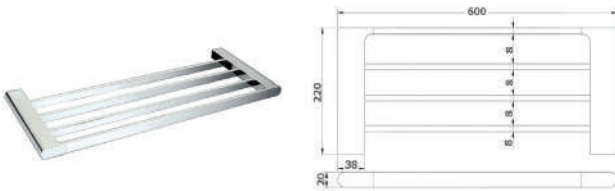

ARES TOWEL SHELF

CODE	FINISH	RRP $ (Incl.)
BACBK-BK303	Chrome	153.00

FEATURES

Premium brass construction
Modern style design
15 Years product replacement