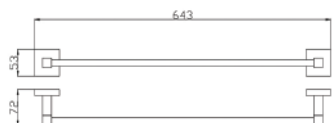

TRITON SINGLE TOWEL RAIL 600MM

CODE	FINISH	RRP $ (Incl.)
BACBK-BK502600	Chrome	52.00

FEATURES

Premium brass construction
Modern style design
15 Years product replacement