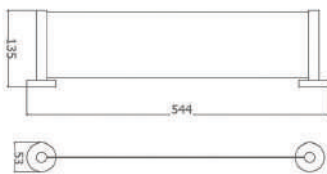

CODE	FINISH	RRP $ (Incl.)
BACBK-BK427A	Chrome	74.00
BACBK-BK427AB	Matt Black	106.00
BACBK-BK427ABN	Brush Nickel	116.00
BACBK-BK427ABG	Brush Gold	126.00
BACBK-BK427ABGM	Brush Gun Metal	138.00

FEATURES

Premium brass construction
Modern style design
15 Years product replacement