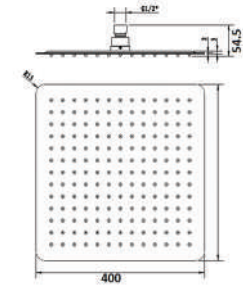

CODE	FINISH	RRP $ (Incl.)
BSHBK-BKS400S	Chrome	214.00

FEATURES

Premium stainless steel construction
Lifetime replacement warranty