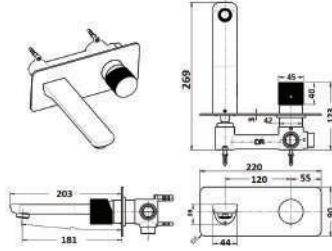

MIXERS & TAPWARE

HADES PROGRESSIVE BATH / SHOWER MIXER

CODE	FINISH	RRP $ (Incl.)
KMCBK-BKMQ4106	Chrome	318.00
KMCBK-BKMQ4106B	Matt Black	377.00
KMCBK-BKMQ4106BN	Brush Nickel	398.00
KMCBK-BKMQ4106BG	Brush Gold	460.00

FEATURES

Kerox 35mm cartridge
Neoperl Aerator
15 Years cartridge including 2 years labour