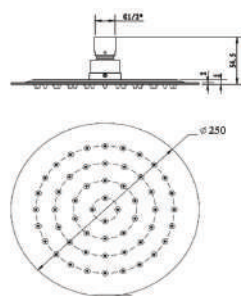

CODE	FINISH	RRP $ (Incl.)
BSHBK-BKR250S	Chrome	70.00
BSHBK-BKR250SB	Matt Black	125.00
BSHBK-BKR250SBN	Brush Nickel	134.00
BSHBK-BKR250SBG	Brush Gold	158.00
BSHBK-BKR250SBGM	Brush Gun Metal	179.00

FEATURES

Premium stainless steel construction
Lifetime replacement warranty

NYX ROUND RAIN SHOWER HEAD 300MM