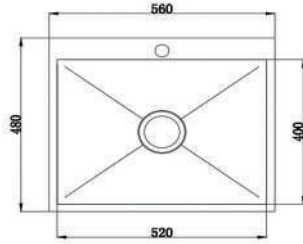

HELIOS UNDER/OVERMOUNT SINGLE BOWL SINK W580MM

CODE	FINISH	RRP $ (Incl.)
KSKBK-BKR54	Stainless Steel	291.00

FEATURES

304 Stainless steel
1.2mm Thickness, R10 radius
Overall Size: 580 x 440 x 230mm
15 Years replacement warranty