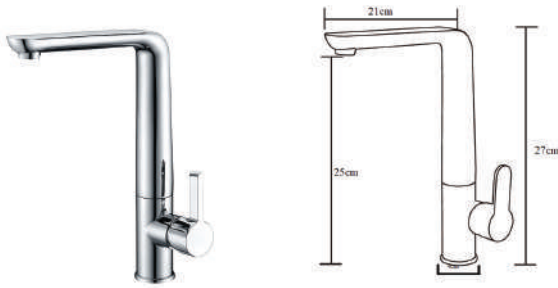

ARES TALL DESIGNER SINK MIXER

CODE	FINISH	RRP $ (Incl.)
KMCBK-BKM220	Chrome	264.00
KMCBK-BKM220B	Matt Black	327.00

FEATURES

Kerox 35mm cartridge
Neoperl Aerator
Neoperl Pex Hose
15 Years cartridge including 2 years labour