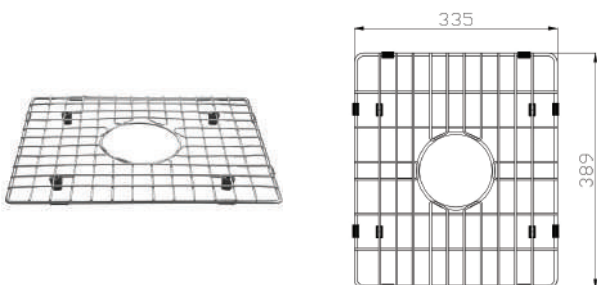

HELIOS SINK DRAINER GRID

CODE	FINISH	RRP $ (Incl.)
KSKBK-BKDG01	Stainless Steel	54.00

FEATURES

Protects sink bottom from scratches
PVC feet elevate grid
Can also be used as a cooling rack, dishware drainer or food prep / rinse rack