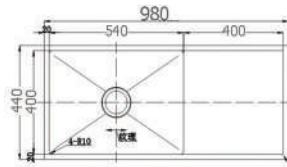

HELIOS UNDER/OVERMOUNT SINGLE BOWL SINK WITH DRAINER W980MM

CODE	FINISH	RRP $ (Incl.)
KSKBK-BKR98	Stainless Steel	476.00

FEATURES

304 Stainless steel
1.2mm Thickness, R10 radius
Overall Size: 980 x 440 x 230mm
15 Years replacement warranty