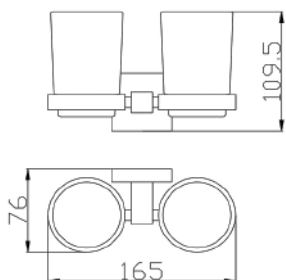

BATHROOM ACCESSORIES

TRITON DOUBLE TUMBLER HOLDER

CODE	FINISH	RRP $ (Incl.)
BACBK-BK528	Chrome	40.00

FEATURES

Premium brass construction
Modern style design
15 Years product replacement