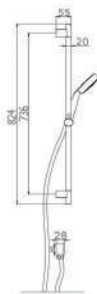

POSEIDON ROUND MULTIFUNCTION SLIDING SHOWER ON RAIL

CODE	FINISH	RRP $ (Incl.)
BSHBK-BKS103	Chrome	86.00
BSHBK-BKS103B	Matt Black	117.00

FEATURES

Premium stainless steel construction
3 Spray function hand shower head
5 Years parts replacement warranty