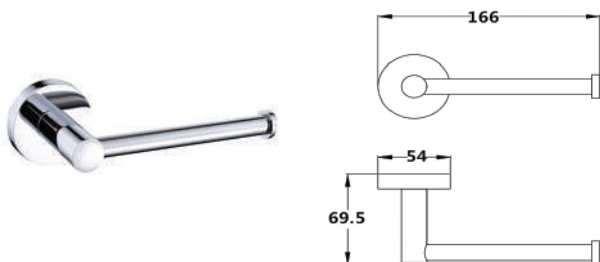

OCEANUS TOILET ROLL HOLDER

CODE	FINISH	RRP $ (Incl.)
BACBK-BK716	Chrome	19.50

FEATURES

Premium zinc alloy construction
Modern style design
5 Years product replacement