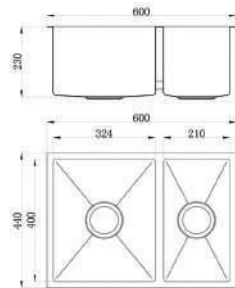

KRATOS UNDER/OVERMOUNT 1 1/2 BOWL SINK W600MM

CODE	FINISH	RRP $ (Incl.)
KSKBK-BKS60	Stainless Steel	431.00

FEATURES

304 Stainless Steel
1.2mm Thickness, R0 radius
Overall Size: 600 x 440 x 230mm
15 Years replacement warranty