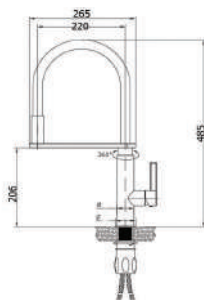

APOLLO PULL OUT KITCHEN MIXER 108

CODE	FINISH	RRP $ (Incl.)
KMCBK-KM008	Chrome	406.00

FEATURES

Kerox 35mm cartridge
Neoperl Aerator & Soft Pex hose
15 Years cartridge including 2 years labour