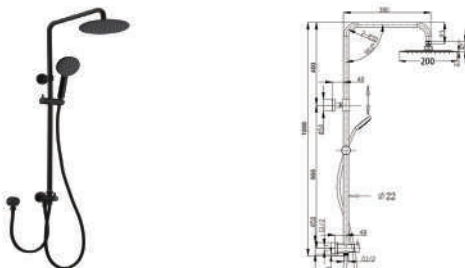

POSEIDON MULTIFUNCTION HAND SHOWER WITH OVERHEAD RAIN SHOWER

CODE	FINISH	RRP $ (Incl.)
BSHBK-BKSR202	Chrome	380.00
BSHBK-BKSR202B	Matt Black	490.00

FEATURES

Premium stainless steel construction
3 Spray function hand shower head
Twin hose retrofit
15 Years parts replacement warranty