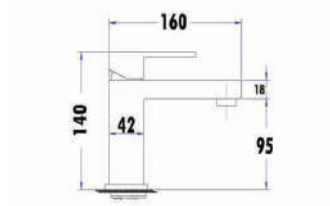

TRITON SQUARE BASIN MIXER 102

CODE	FINISH	RRP $ (Incl.)
KMCBK-BKM102	Chrome	128.00
KMCBK-BKM102B	Matt Black	174.00

FEATURES

Kerox 35mm cartridge
Neoperl Pex Hose
15 Years cartridge including 2 years labour