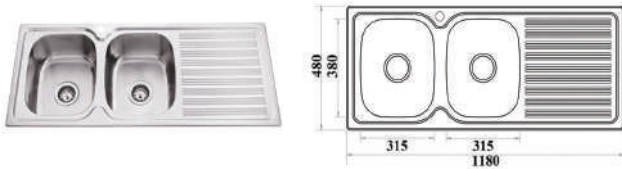

CRONOS DOUBLE BOWL SINK WITH DRAINER W1180MM

CODE	FINISH	RRP $ (Incl.)
KSKBK-BK1181LS	Stainless Steel	304.00
KSKBK-BK1181RS	Stainless Steel	304.00

FEATURES

304 Stainless steel, 8/18 grade
1180 x 480 x 170mm
15 Years replacement warranty