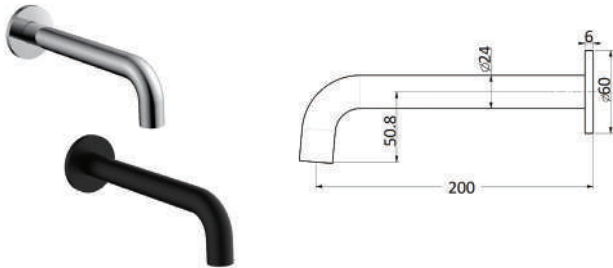

PAEAN ROUND CURVED BATH SPOUT 200MM

CODE	FINISH	RRP $ (Incl.)
BSPBK-BKSP15	Chrome	59.00
BSPBK-BKSP15B	Matt Black	75.00
BSPBK-BKSP15BN	Brush Nickel	83.00
BSPBK-BKSP15BG	Brush Gold	98.00
BSPBK-BKSP15BGM	Brush Gun Metal	110.00

FEATURES

Premium DR brass construction
15 Years replacement warranty