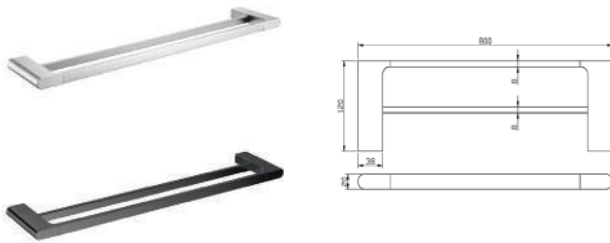

ARES DOUBLE TOWEL RAIL 800MM

CODE	FINISH	RRP $ (Incl.)
BACBK-BK302800	Chrome	103.00
BACBK-BK302800B	Matt Black	125.00
BACBK-BK302800BN	Brush Nickel	137.00
BACBK-BK302800BG	Brush Gold	149.00
BACBK-BK302800BGM	Brush Gun Metal	161.00

FEATURES

Premium brass construction
Modern style design
15 Years product replacement