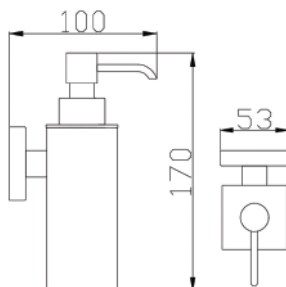

TRITON SOAP DISPENSER

CODE	FINISH	RRP $ (Incl.)
BACBK-BK532	Chrome	71.00

FEATURES

Premium brass construction
Modern style design
15 Years product replacement

TRITON TOWEL RACK