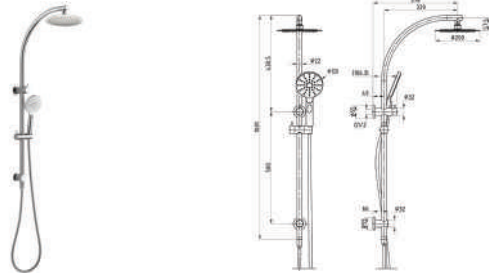

POSEIDON MULTIFUNCTION HAND & OVERHEAD RAIN SHOWER

CODE	FINISH	RRP $ (Incl.)
BSHBK-BKSR205	Chrome	372.00
BSHBK-BKSR205B	Matt Black	431.00
BSHBK-BKSR205BN	Brush Nickel	475.00
BSHBK-BKSR205BG	Brush Gold	544.00
BSHBK-BKSR205BGM	Brush Gun Metal	580.00

FEATURES

- Premium brass construction
- 3 Spray function hand shower head
- Universal water inlet
- 15 Years parts replacement warranty