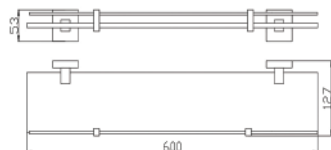

CODE	FINISH	RRP $ (Incl.)

BACBK-BK527	Chrome	54.00

FEATURES

Premium brass construction
Modern style design
15 Years product replacement