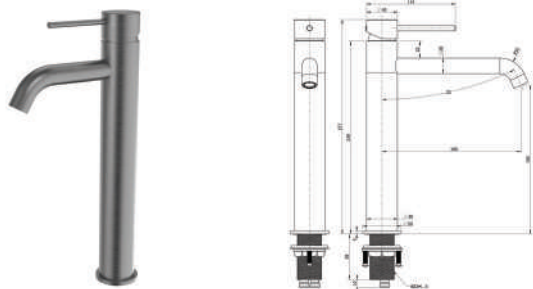

MORPHEUS TOWER BASIN MIXER

CODE	FINISH	RRP $ (Incl.)
KMCBK-BKM2503	Chrome	229.00
KMCBK-BKM2503B	Matt Black	260.00
KMCBK-BKM2503BN	Brush Nickel	282.00
KMCBK-BKM2503BG	Brush Gold	318.00
KMCBK-BKM2503BGM	Brush Gun Metal	339.00

FEATURES

Kerox 35mm cartridge
Neoperl Aerator
Neoperl Pex Hose
20 Years cartridge including 2 years labour