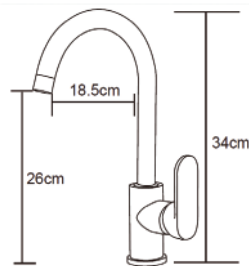

ATLAS GOOSENECK SINK MIXER

CODE	FINISH	RRP $ (Incl.)
KMCBK-BKM701	Chrome	140.00
KMCBK-BKM701B	Matt Black	187.00
KMCBK-BKM701BN	Brush Nickel	217.00

FEATURES

Fluhs 35mm cartridge
Neoperl Aerator & Neoperl Soft Pex Hose
20 Years cartridge including 2 years labour