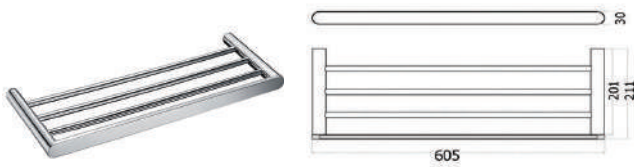

BATHROOM ACCESSORIES

TYPHON TOWEL RACK

CODE	FINISH	RRP $ (Incl.)
BACBK-BK2311	Chrome	150.00

FEATURES

Premium 304 stainless steel construction
Modern style design
15 Years product replacement