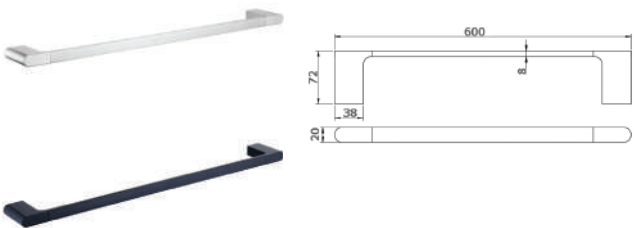

ARES SINGLE TOWEL RAIL 600MM

CODE	FINISH	RRP $ (Incl.)
BACBK-BK301600	Chrome	66.00
BACBK-BK301600B	Matt Black	79.00
BACBK-BK301600BN	Brush Nickel	86.00
BACBK-BK301600BG	Brush Gold	94.00
BACBK-BK301600BGM	Brush Gun Metal	102.00

FEATURES

Premium brass construction
Modern style design
15 Years product replacement