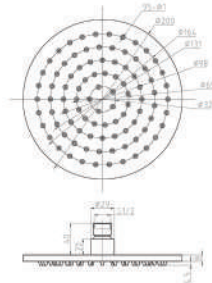

OUREA ROUND RAIN SHOWER HEAD 200MM

CODE	FINISH	RRP $ (Incl.)
BSHBK-BKR200B	Chrome	77.00
BSHBK-BKR200BB	Matt Black	119.00

FEATURES

Premium brass construction
Lifetime replacement warranty

NYX ROUND RAIN SHOWER HEAD 200MM