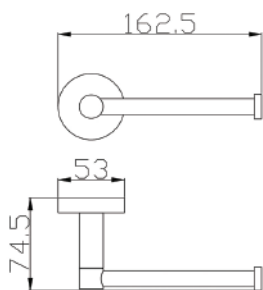

POSEIDON TOILET ROLL HOLDER

CODE	FINISH	RRP $ (Incl.)
BACBK-BK426	Chrome	27.00
BACBK-BK426B	Matt Black	36.00
BACBK-BK426BN	Brush Nickel	41.50
BACBK-BK426BG	Brush Gold	46.00
BACBK-BK426BGM	Brush Gun Metal	49.00

FEATURES

Premium brass construction
Modern style design
15 Years product replacement

POSEIDON SHOWER SHELF