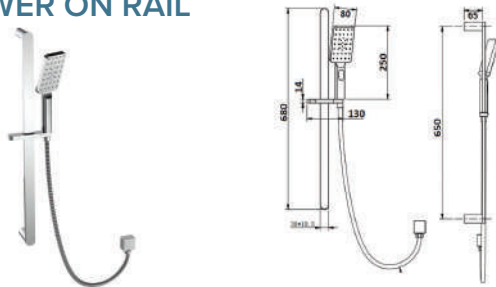

ATLAS MULTIFUNCTION SLIDING SHOWER ON RAIL

CODE	FINISH	RRP $ (Incl.)
BSHBK-BKS108	Chrome	149.00
BSHBK-BKS108B	Matt Black	193.00
BSHBK-BKS108BN	Brush Nickel	223.00

FEATURES

Premium brass construction
3 Spray function hand shower head
1.5m Dural hose
15 Years parts replacement warranty