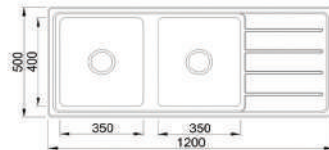

CODE	FINISH	RRP $ (Incl.)
KSKBK-BK1201LS	Stainless Steel	475.00
KSKBK-BK1201RS	Stainless Steel	475.00

FEATURES

304 Stainless steel, 8/18 grade
1200 x 500 x 200mm
15 Years replacement warranty