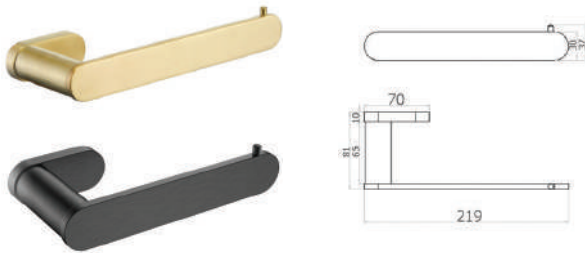

BATHROOM ACCESSORIES

TYPHON TOILET ROLL HOLDER

CODE	FINISH	RRP $ (Incl.)
BACBK-BK2306	Chrome	42.00
BACBK-BK2306B	Matt Black	51.00
BACBK-BK2306BN	Brush Nickel	58.00
BACBK-BK2306BG	Brush Gold	64.00
BACBK-BK2306BGM	Brush Gun Metal	70.00

FEATURES

Premium 304 stainless steel construction
Modern style design
15 Years product replacement