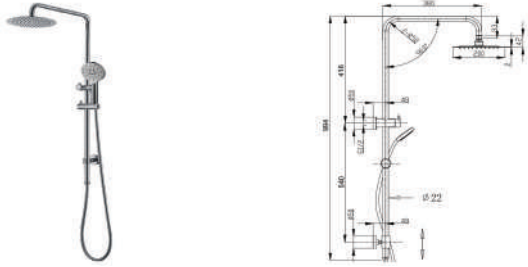

POSEIDON MULTIFUNCTION HAND SHOWER & OVERHEAD RAIN SHOWER

CODE	FINISH	RRP $ (Incl.)
BSHBK-BKSR203	Chrome	410.00
BSHBK-BKSR203B	Matt Black	480.00
BSHBK-BKSR203BN	Brush Nickel	523.00
BSHBK-BKSR203BG	Brush Gold	591.00
BSHBK-BKSR203BGM	Brush Gun Metal	648.00

FEATURES

- Premium brass construction
- 3 Spray function hand shower head
- Universal water inlet
- 15 Years parts replacement warranty