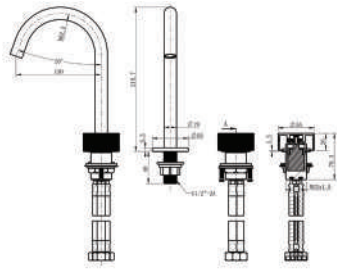

MIXERS & TAPWARE

GAIA PROGRESSIVE BASIN SET

CODE	FINISH	RRP $ (Incl.)
KMCBK-BKMQ03	Chrome	244.00
KMCBK-BKMQ03B	Matt Black	291.00
KMCBK-BKMQ03BN	Brush Nickel	324.00
KMCBK-BKMQ03BG	Brush Gold	353.00
KMCBK-BKMQ03BGM	Brush Gun Metal	383.00

FEATURES

Progressive 35mm ceramic cartridge
15 Years cartridge including 2 years labour