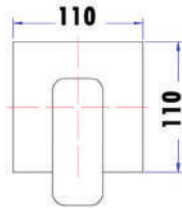

HERACLES SHOWER MIXER

CODE	FINISH	RRP $ (Incl.)
KMCBK-BKM304	Chrome	70.00
KMCBK-BKM304B	Matt Black	94.00
KMCBK-BKM304BN	Brush Nickel	110.00

FEATURES

Fluhs 35mm cartridge
20 Years cartridge including 2 years labour