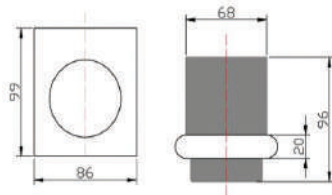

ARES SINGLE TUMBLER HOLDER

CODE	FINISH	RRP $ (Incl.)
BACBK-BK307	Chrome	46.00
BACBK-BK307B	Matt Black	55.00
BACBK-BK307BN	Brush Nickel	61.00

FEATURES

Premium brass construction
Modern style design
15 Years product replacement