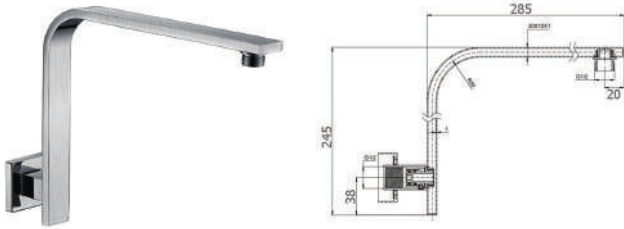

ARTEMIS CURVED SQUARE SHOWER ARM

CODE	FINISH	RRP $ (Incl.)
BSHBK-BKS09A	Chrome	88.00
BSHBK-BKS09AB	Matt Black	108.00
BSHBK-BKS09ABN	Brush Nickel	121.00
BSHBK-BKS09ABGM	Brush Gun Metal	141.00

FEATURES

Premium brass construction
Lifetime replacement warranty

ARTEMIS SQUARE SHOWER ARM 400MM