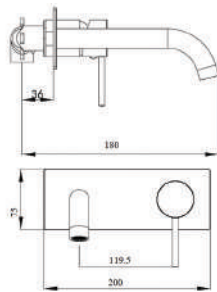

POSEIDON WALL BASIN / BATH MIXER

CODE	FINISH	RRP $ (Incl.)
KMCBK-BKM21009	Chrome	282.00
KMCBK-BKM21009B	Matt Black	339.00
KMCBK-BKM21009BN	Brush Nickel	356.50

FEATURES

Kerox 35mm cartridge
15 Years cartridge including 2 years labour