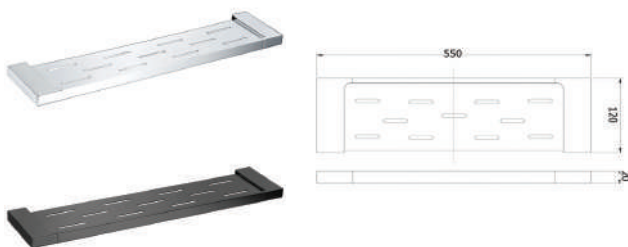

HERACLES SHOWER SHELF

CODE	FINISH	RRP $ (Incl.)
BACBK-BK610L	Chrome	105.00
BACBK-BK610LB	Matt Black	127.00
BACBK-BK610LBN	Brush Nickel	138.00

FEATURES

Premium brass construction
Modern style design
15 Years product replacement

OCEANUS DOUBLE TOWEL RAIL 600MM