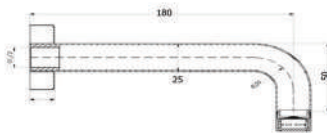

TRITON ROUND CURVED BATH SPOUT 180MM

CODE	FINISH	RRP $ (Incl.)
BSPBK-BKSP09	Chrome	59.50
BSPBK-BKSP09B	Matt Black	74.50
BSPBK-BKSP09BN	Brush Nickel	82.50

FEATURES

Premium DR brass construction
15 Years replacement warranty