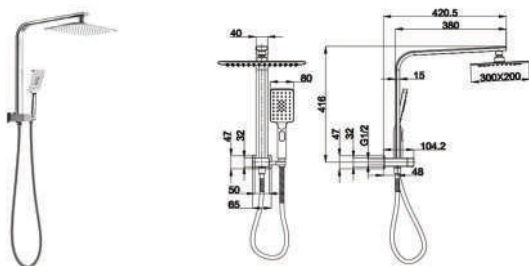

HERMES MULTIFUNCTION OVERHEAD RAIN SHOWER HALF RAIL

CODE	FINISH	RRP $ (Incl.)
BSHBK-BKSS501H	Chrome	446.00
BSHBK-BKSS501HB	Matt Black	579.00
BSHBK-BKSS501HBN	Brush Nickel	639.00

FEATURES

- Premium brass construction
- 3 Spray function hand shower head
- 1.5m Dural hose
- 15 Years parts replacement warranty