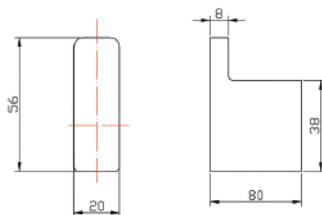

HERACLES ROBE HOOK

CODE	FINISH	RRP $ (Incl.)
BACBK-BK606	Chrome	24.00
BACBK-BK606B	Matt Black	28.00
BACBK-BK606BN	Brush Nickel	32.00

FEATURES

Premium brass construction
Modern style design
15 Years product replacement