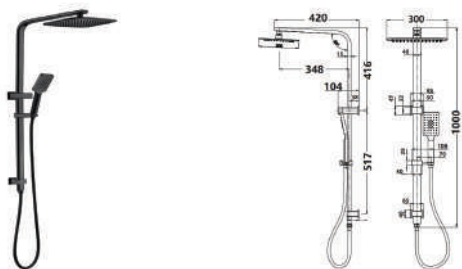

HERMES MULTIFUNCTION SQUARE SLIDING OVERHEAD RAIN SHOWER

CODE	FINISH	RRP $ (Incl.)
BSHBK-BKSS503	Chrome	579.00
BSHBK-BKSS503B	Matt Black	728.00
BSHBK-BKSS503BN	Brush Nickel	832.00
BSHBK-BKSS503BGM	Brush Gun Metal	965.00

FEATURES

- Premium brass construction
- 3 Spray function hand shower head
- Universal water inlet
- 15 Years parts replacement warranty