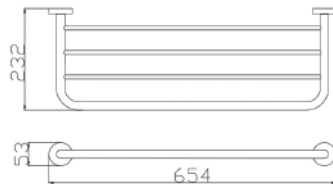

CODE	FINISH	RRP $ (Incl.)
BACBK-BK481	Chrome	108.00

FEATURES

Premium brass construction
Modern style design
15 Years product replacement