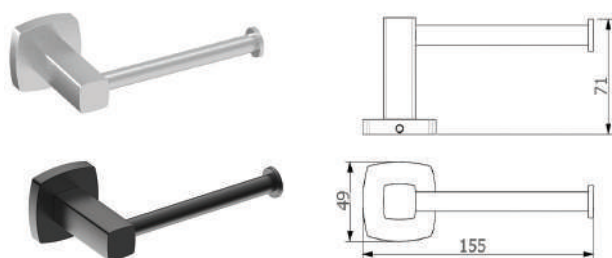

ATHENA LUXUS TOILET ROLL HOLDER

CODE	FINISH	RRP $ (Incl.)
BACBK-BK826	Chrome	34.90
BACBK-BK826B	Matt Black	39.90
BACBK-BK826BN	Brush Nickel	44.00

FEATURES

Premium brass construction
15 Years product replacement