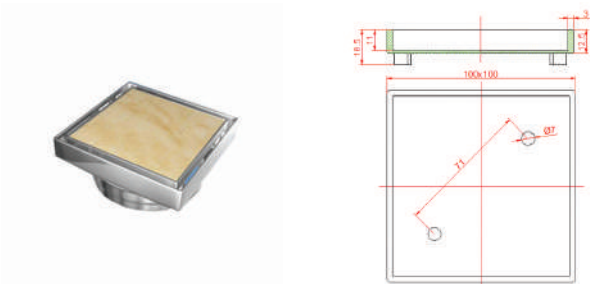

EROS 100MM SMART TILE WASTE

CODE	FINISH	RRP $ (Incl.)
BWTBK-BKSF02	Chrome	48.00
BWTBK-BKSF02B	Matt Black	54.00

FEATURES

High quality brass construction
15 Years replacement product