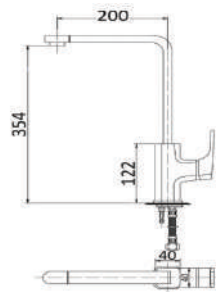

HERACLES SINK MIXER

CODE	FINISH	RRP $ (Incl.)
KMCBK-BKM309	Chrome	217.00
KMCBK-BKM309B	Matt Black	268.00
KMCBK-BKM309BN	Brush Nickel	306.00

FEATURES

Fluhs 35mm cartridge
Neoperl Aerator & Neoperl Soft Pex Hose
20 Years cartridge including 2 years labour