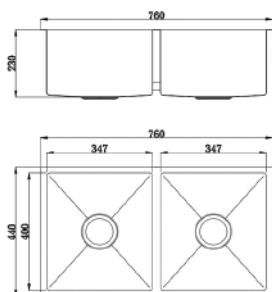

CODE	FINISH	RRP $ (Incl.)
KSKBK-BKR76D	Stainless Steel	476.00
KSKBK-BKR76DB	Matt Black	713.00
KSKBK-BKR76DBG	Brush Gold	802.00

FEATURES

304 Stainless steel
1.2mm Thickness, R10 radius
Overall Size: 760 x 440 x 230mm
15 Years replacement warranty