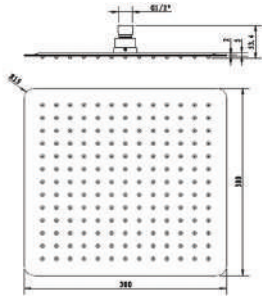

NEMESIS SQUARE RAIN SHOWER HEAD 300MM

CODE	FINISH	RRP $ (Incl.)
BSHBK-BKS300S	Chrome	98.00
BSHBK-BKS300SB	Matt Black	184.00

FEATURES

Premium stainless steel construction
Lifetime replacement warranty

NEMESIS SQUARE RAIN SHOWER HEAD 400MM