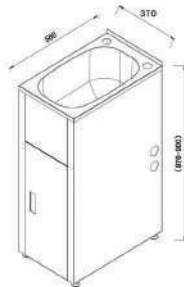

CRONOS 30L COMPACT LAUNDRY TUB & CABINET

CODE	FINISH	RRP $ (Incl.)
LTBBK-BK30L	White	350.00

FEATURES

Durable stainless steel tub and metal cabinet
By Pass kit include
Side hole for concealed washing machine taps
370w x 560d x 870hmm
15 Years replacement warranty