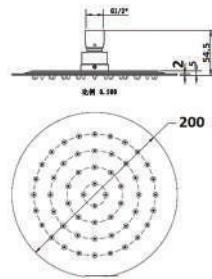

CODE	FINISH	RRP $ (Incl.)
BSHBK-BKR200S	Chrome	56.60
BSHBK-BKR200SB	Matt Black	83.00

FEATURES

Premium stainless steel construction
Lifetime replacement warranty

NYX ROUND RAIN SHOWER HEAD 250MM