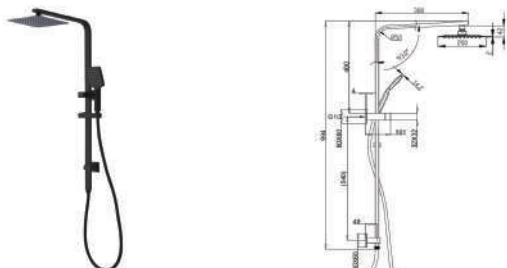

TRITON MULTIFUNCTION SQUARE SLIDING OVERHEAD RAIN SHOWER

CODE	FINISH	RRP $ (Incl.)
BSHBK-BKSS103	Chrome	460.00
BSHBK-BKSS103B	Matt Black	550.00
BSHBK-BKSS103BN	Brush Nickel	609.00
BSHBK-BKSS103BGM	Brush Gun Metal	773.00

FEATURES

- Premium brass construction
- 3 Spray function hand shower head
- Universal water inlet
- 15 Years parts replacement warranty