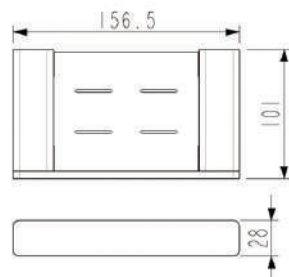

HERMES KASTEN SOAP TRAY

CODE	FINISH	RRP $ (Incl.)
BACBK-BK924	Chrome	64.00
BACBK-BK924B	Matt Black	78.50
BACBK-BK924BN	Brush Nickel	87.00
BACBK-BK924BGM	Brush Gun Metal	101.00

FEATURES

Premium brass construction
15 Years product replacement