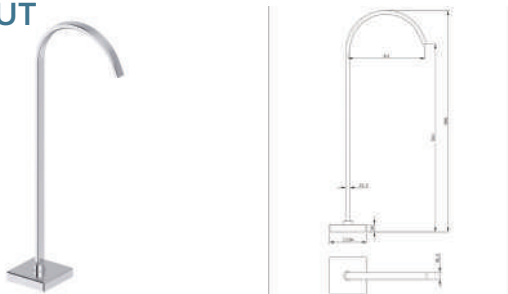

TRITON SQUARE FREE STANDING FLOOR SPOUT

CODE	FINISH	RRP $ (Incl.)
BSPBK-BKSP21F	Chrome	386.00

FEATURES

Premium DR brass construction
15 Years replacement warranty