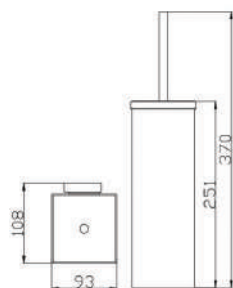

TRITON LUXURY TOILET BRUSH HOLDER

CODE	FINISH	RRP $ (Incl.)
BACBK-BK529	Chrome	106.00

FEATURES

Premium brass construction
Modern style design
15 Years product replacement