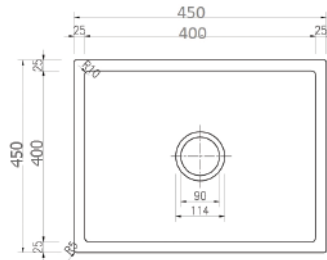

PROMETHEUS UNDER/OVERMOUNT SINGLE BOWL GRANITE SINK W450MM

CODE	FINISH	RRP $ (Incl.)
KSKBK-BKGS4545	Matt Black	487.00

FEATURES

Germany Quartz Stone
Overall Size: 450 x 450 x 230mm
Lifetime replacement warranty