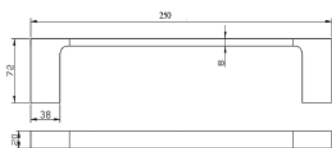

HERACLES GUEST TOWEL BAR 250MM

CODE	FINISH	RRP $ (Incl.)
BACBK-BK601250	Chrome	55.00
BACBK-BK601250B	Matt Black	67.00
BACBK-BK601250BN	Brush Nickel	74.00

FEATURES

Premium brass construction
Modern style design
15 Years product replacement