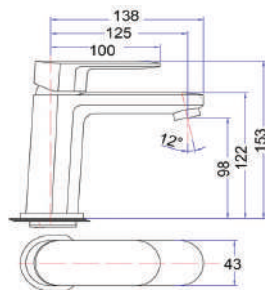

ATLAS BASIN MIXER

CODE	FINISH	RRP $ (Incl.)
KMCBK-BKM702	Chrome	143.00
KMCBK-BKM702B	Matt Black	199.00
KMCBK-BKM702BN	Brush Nickel	226.00

FEATURES

Fluhs 35mm cartridge
Neoperl Aerator & Neoperl Soft Pex Hose
20 Years cartridge including 2 years labour