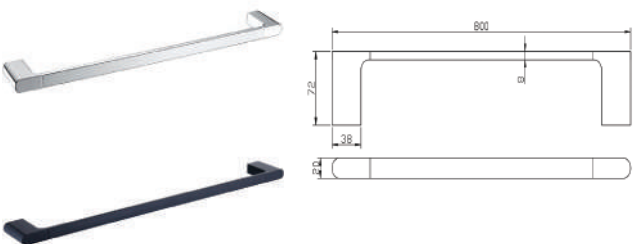

ARES SINGLE TOWEL RAIL 800MM

CODE	FINISH	RRP $ (Incl.)
BACBK-BK301800	Chrome	79.00
BACBK-BK301800B	Matt Black	93.00
BACBK-BK301800BN	Brush Nickel	104.00
BACBK-BK301800BG	Brush Gold	115.00
BACBK-BK301800BGM	Brush Gun Metal	126.00

FEATURES

Premium brass construction
Modern style design
15 Years product replacement