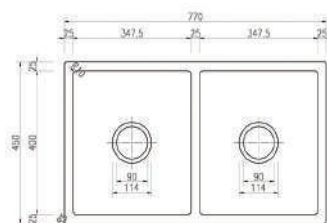

PROMETHEUS UNDER/OVERMOUNT DOUBLE BOWL GRANITE SINK W770MM

CODE	FINISH	RRP $ (Incl.)
KSKBK-BKGS7745D	Matt Black	769.00

FEATURES

Germany Quartz Stone
Overall Size: 770 x 450 x 230mm
Lifetime replacement warranty