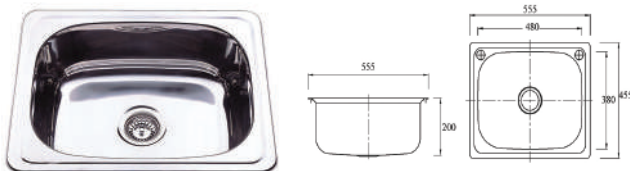

CRONOS 35L LAUNDRY SINK

CODE	FINISH	RRP $ (Incl.)
KSKBK-BK27	Stainless Steel	200.00

FEATURES

By Pass kit & waste include
304 Stainless steel, 8/18 grade
555 x 455 x 200mm
15 Years replacement warranty