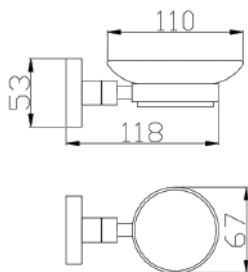

BATHROOM ACCESSORIES

TRITON SOAP DISH

CODE	FINISH	RRP $ (Incl.)

BACBK-BK522	Chrome	29.00

FEATURES

Premium brass construction
Modern style design
15 Years product replacement

TRITON SOAP BASKET