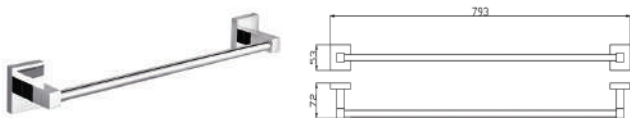

BATHROOM ACCESSORIES

TRITON SINGLE TOWEL RAIL 750MM

CODE	FINISH	RRP $ (Incl.)
BACBK-BK502750	Chrome	55.00

FEATURES

Premium brass construction
Modern style design
15 Years product replacement