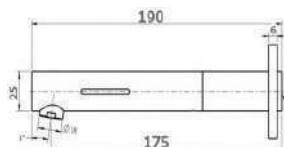

APHRODITE ROUND BATH SPOUT WITH LED

CODE	FINISH	RRP $ (Incl.)
BSPBK-BKSP10LED	Chrome	164.00
BSPBK-BKSP10LEDB	Matt Black	187.00

FEATURES

Premium DR brass construction
15 Years replacement warranty