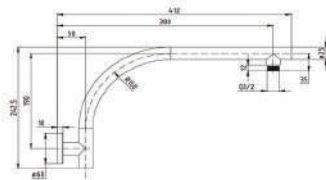

CODE	FINISH	RRP $ (Incl.)
BSHBK-BKS02A	Chrome	75.00
BSHBK-BKS02AB	Matt Black	108.00
BSHBK-BKS02ABN	Brush Nickel	120.00
BSHBK-BKS02ABG	Brush Gold	141.00
BSHBK-BKS02ABGM	Brush Gun Metal	160.00

FEATURES

Premium brass construction
Lifetime replacement warranty