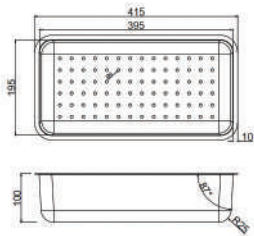

CODE	FINISH	RRP $ (Incl.)
KSKBK-BKDB940	Stainless Steel	104.00

FEATURES

- Easy to clean