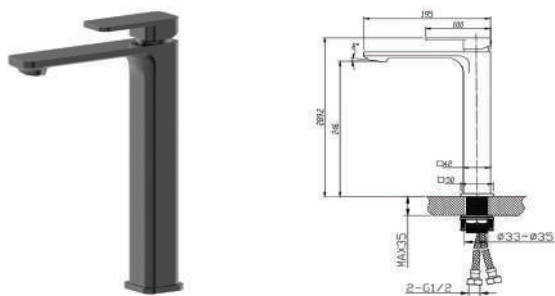

HERMES TOWER BASIN MIXER

CODE	FINISH	RRP $ (Incl.)
KMCBK-BKM503	Chrome	245.00
KMCBK-BKM503B	Matt Black	295.00
KMCBK-BKM503BN	Brush Nickel	351.00
KMCBK-BKM503BGM	Brush Gun Metal	389.00

FEATURES

Kerox 35mm cartridge
Neoperl Aerator
Neoperl Pex Hose
20 Years cartridge including 2 years labour