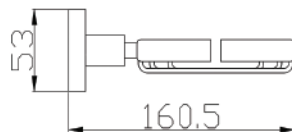

CODE	FINISH	RRP $ (Incl.)
BACBK-BK424	Chrome	35.00

FEATURES

Premium brass construction
Modern style design
15 Years product replacement