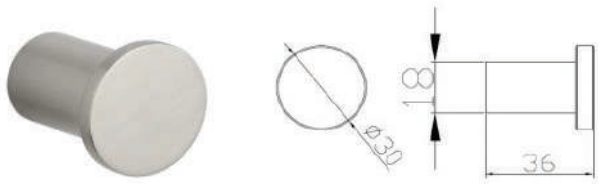

TYPHON ROUND ROBE HOOK

CODE	FINISH	RRP $ (Incl.)
BACBK-BK2318	Chrome	23.00
BACBK-BK2318B	Matt Black	29.00
BACBK-BK2318BG	Brush Gold	37.00
BACBK-BK2318BGM	Brush Gun Metal	40.00

FEATURES

Premium 304 stainless steel construction
Modern style design
15 Years product replacement