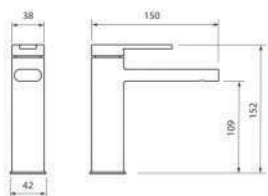

PHANES BASIN MIXER 25MM CARTRIDGE

CODE	FINISH	RRP $ (Incl.)
KMCBK-BKM802	Chrome	160.50
KMCBK-BKM802B	Matt Black	184.80
KMCBK-BKM802BN	Brush Nickel	202.00
KMCBK-BKM802BG	Brush Gold	221.00
KMCBK-BKM802BGM	Brush Gun Metal	242.00

FEATURES

Kerox 25mm cartridge
Neoperl Aerator & Neoperl Pex Hose
20 Years cartridge including 2 years labour