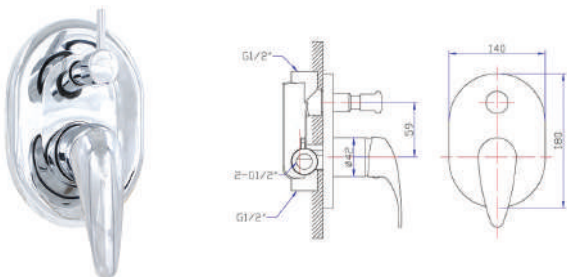

OCEANUS DIVERTER SHOWER MIXER

CODE	FINISH	RRP $ (Incl.)
KMCBK-BKMT004	Chrome	128.00

FEATURES

Premium DR brass construction
40mm Sedal cartridge
5 Years warranty including 1 year labour