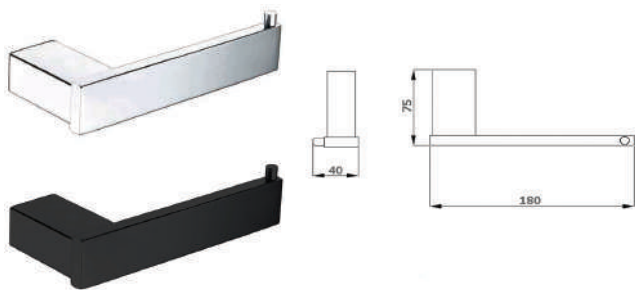

BATHROOM ACCESSORIES

HESTIA TOILET ROLL HOLDER

CODE	FINISH	RRP $ (Incl.)
BACBK-BK1604	Chrome	34.00
BACBK-BK1604B	Matt Black	46.00

FEATURES

Premium 304 stainless steel construction
Modern style design
15 Years product replacement