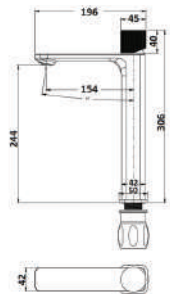

HERA TOWER BASIN MIXER

CODE	FINISH	RRP $ (Incl.)
KMCBK-BKMQ5103	Chrome	304.00
KMCBK-BKMQ5103B	Matt Black	376.00
KMCBK-BKMQ5103BN	Brush Nickel	398.00
KMCBK-BKMQ5103BGM	Brush Gun Metal	466.00

FEATURES

Kerox 35mm cartridge
Neoperl Aerator & Neoperl Soft Pex Hose
15 Years cartridge including 2 years labour