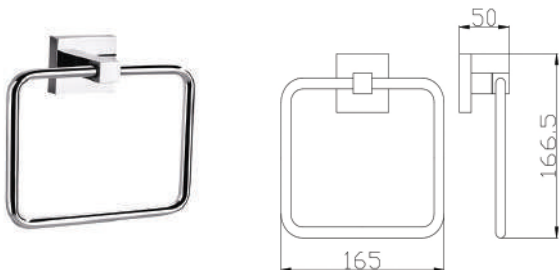

TRITON TOWEL RING

CODE	FINISH	RRP $ (Incl.)
BACBK-BK503	Chrome	34.00

FEATURES

Premium brass construction
Modern style design
15 Years product replacement