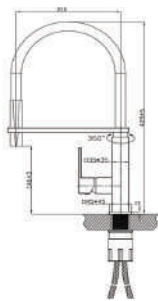

APOLLO PULL OUT KITCHEN MIXER 107

CODE	FINISH	RRP $ (Incl.)
KMCBK-KM007	Chrome	406.00

FEATURES

Kerox 35mm cartridge
Neoperl Aerator & Soft Pex hose
15 Years cartridge including 2 years labour