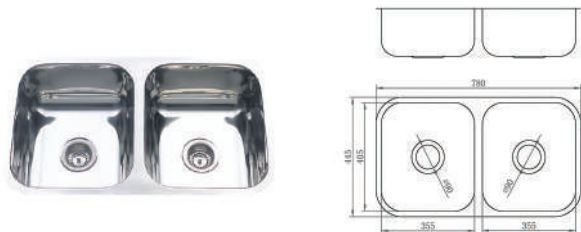

CRONOS UNDER/OVERMOUNT DOUBLE BOWL SINK STAINLESS STEEL

CODE	FINISH	RRP $ (Incl.)
KSKBK-BK794	Stainless Steel	294.00

FEATURES

- 304 Stainless steel, 8/18 grade
- 780 x 445 x 170mm
- 15 Years replacement warranty