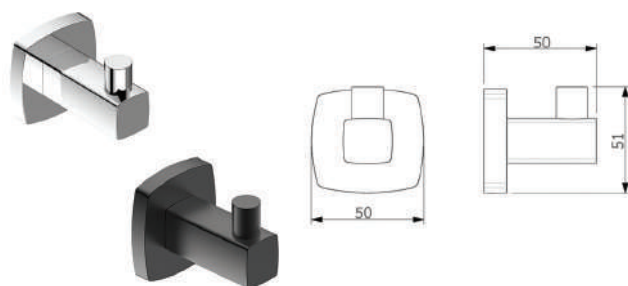

ATHENA LUXUS ROBE HOOK

CODE	FINISH	RRP $ (Incl.)
BACBK-BK805	Chrome	24.00
BACBK-BK805B	Matt Black	28.50
BACBK-BK805BN	Brush Nickel	32.00

FEATURES

Premium brass construction
15 Years product replacement