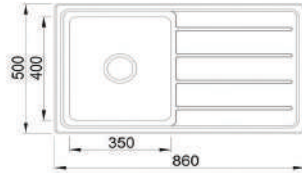

CODE	FINISH	RRP $ (Incl.)
KSKBK-BK861LS	Stainless Steel	312.00
KSKBK-BK861RS	Stainless Steel	312.00

FEATURES

304 Stainless steel, 1.0mm thickness
860 x 500 x 200mm
15 Years replacement warranty