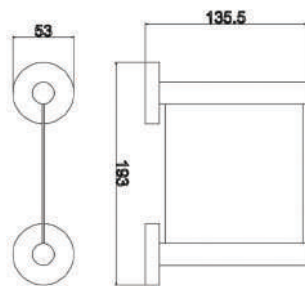

POSEIDON GLASS SOAP DISH

CODE	FINISH	RRP $ (Incl.)
BACBK-BK422	Chrome	26.50

FEATURES

Premium brass construction
Modern style design
15 Years product replacement