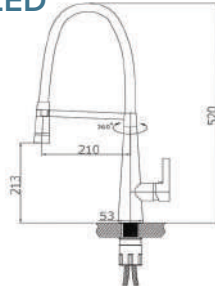

APOLLO PULL OUT GOOSENECK KITCHEN MIXER WITH LED

CODE	FINISH	RRP $ (Incl.)
KMCBK-KM001LED	Chrome	342.00

FEATURES

- Kerox 35mm cartridge
- Neoperl Aerator & Soft Pex hose
- 15 Years cartridge including 2 years labour