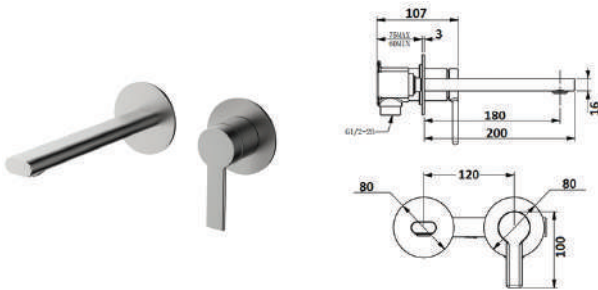

PHANES WALL MIXER WITH SPOUT

CODE	FINISH	RRP $ (Incl.)
KMCBK-BKM806	Chrome	279.18
KMCBK-BKM806B	Matt Black	365.31
KMCBK-BKM806BN	Brush Nickel	386.10
KMCBK-BKM806BG	Brush Gold	404.00
KMCBK-BKM806BGM	Brush Gun Metal	426.00

FEATURES

Kerox 35mm cartridge
20 Years cartridge including 2 years labour