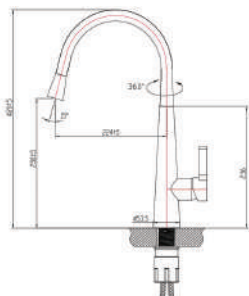

APOLLO GOOSENECK KITCHEN MIXER 104

CODE	FINISH	RRP $ (Incl.)
KMCBK-KM004	Black/Chrome	502.00

FEATURES

- Kerox 35mm cartridge
- Neoperl Aerator
- Neoperl Pex Hose
- 15 Years cartridge including 2 years labour