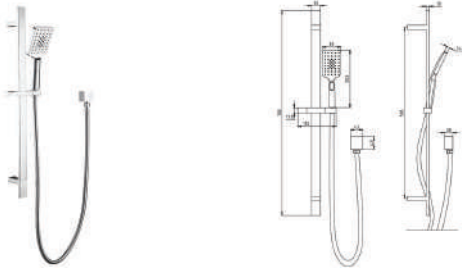

POSEIDON SQUARE MULTIFUNCTION SLIDING SHOWER ON RAIL

CODE	FINISH	RRP $ (Incl.)
BSHBK-BKS106	Chrome	114.00
BSHBK-BKS106B	Matt Black	149.00

FEATURES

Premium stainless steel construction
3 Spray function hand shower head
1.5m Dural hose
15 Years parts replacement warranty