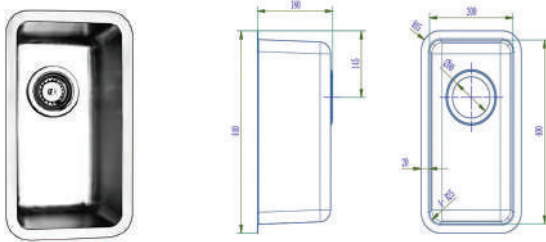

HELIOS UNDER/OVERMOUNT SINGLE BOWL SINK W240MM

CODE	FINISH	RRP $ (Incl.)
KSKBK-BKR4424	Stainless Steel	205.00

FEATURES

304 Stainless Steel
1.0mm Thickness
Overall Size: 240 x 440 x 200mm
15 Years replacement warranty