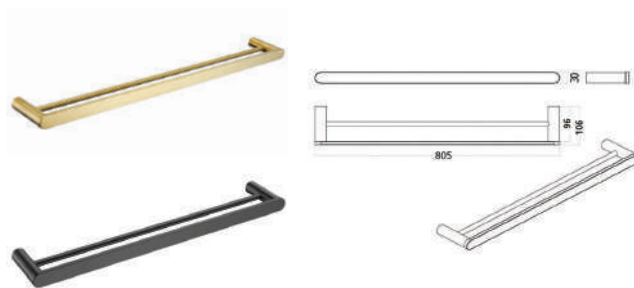

TYPHON DOUBLE TOWEL RAIL 800MM

CODE	FINISH	RRP $ (Incl.)
BACBK-BK2302800	Chrome	103.00
BACBK-BK2302800B	Matt Black	134.00
BACBK-BK2302800BN	Brush Nickel	149.00
BACBK-BK2302800BG	Brush Gold	167.00
BACBK-BK2302800BGM	Brush Gun Metal	179.00

FEATURES

Premium 304 stainless steel construction
Modern style design
15 Years product replacement