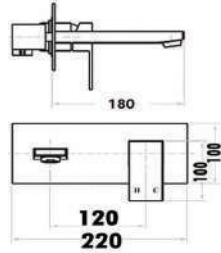

TRITON BASIN WALL MIXER WITH SPOUT

CODE	FINISH	RRP $ (Incl.)
KMCBK-BKM107	Chrome	261.50
KMCBK-BKM107B	Matt Black	329.00

FEATURES

Kerox 35mm cartridge
Premium DR brass construction
15 Years cartridge including 2 years labour