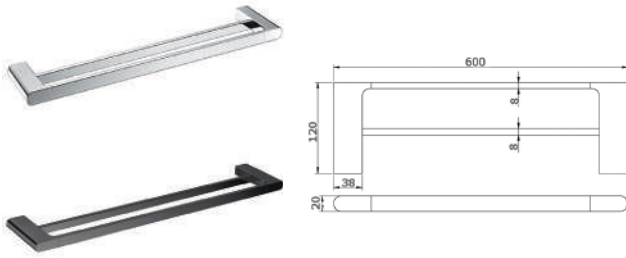

BATHROOM ACCESSORIES

ARES DOUBLE TOWEL RAIL 600MM

CODE	FINISH	RRP $ (Incl.)
BACBK-BK302600	Chrome	90.00
BACBK-BK302600B	Matt Black	109.00
BACBK-BK302600BN	Brush Nickel	118.00
BACBK-BK302600BG	Brush Gold	127.00
BACBK-BK302600BGM	Brush Gun Metal	136.00

FEATURES

Premium brass construction
Modern style design
15 Years product replacement