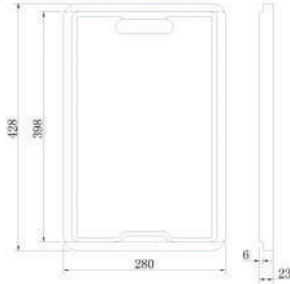

## HELIOS SINK TIMBER CHOPPING BOARD

CODE	FINISH	RRP \$ (Incl.)
KSKBK-BKCB03	Timber	60.00