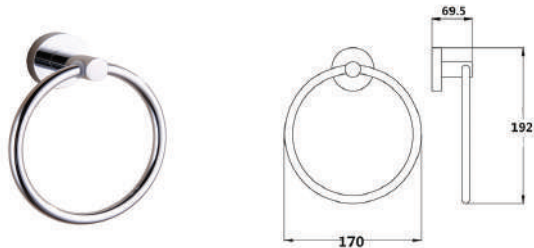

BATHROOM ACCESSORIES

OCEANUS TOWEL RING

CODE	FINISH	RRP $ (Incl.)
BACBK-BK713	Chrome	21.00

FEATURES

Premium zinc alloy construction
Modern style design
5 Years product replacement

OCEANUS SINGLE ROBE HOOK