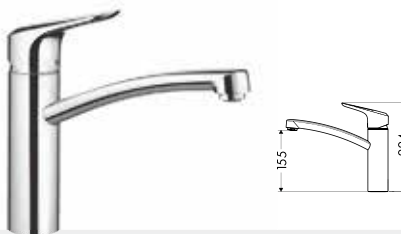

REG. NO. T29019

Ecos® M Swivel mixer

Maximum pressure / 500kpa

14815003 

WELS 4 Star / 7L per minute

REG. NO. T29023

Ecos® L Square goose neck mixer

Maximum pressure / 500kpa