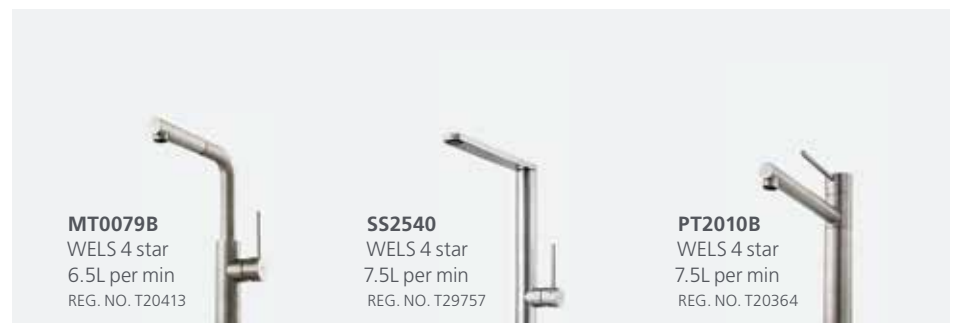

Taps /

View all taps on pages 24-29

MT0079B
WELS 4 star
6.5L per min
REG. NO. T20413

SS2540
WELS 4 star
7.5L per min
REG. NO. T29757

PT2010B
WELS 4 star
7.5L per min
REG. NO. T20364