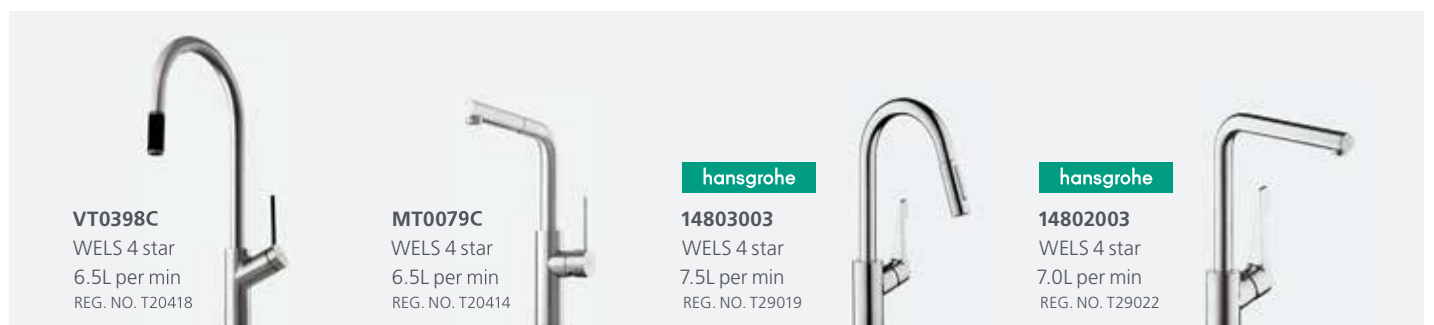

Taps /

View all taps on [pages 24-29](#)

VT0398C
WELS 4 star
6.5L per min
REG. NO. T20418

MT0079C
WELS 4 star
6.5L per min
REG. NO. T20414

hansgrohe
14803003
WELS 4 star
7.5L per min
REG. NO. T29019

hansgrohe
14802003
WELS 4 star
7.0L per min
REG. NO. T29022