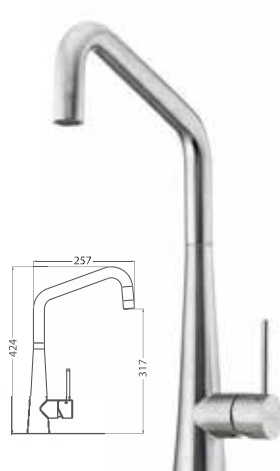

Square goose neck mixer

Maximum pressure / 500kpa

SS2570 S

WELS 4 Star / 7.5L per minute
REG. NO. T29753