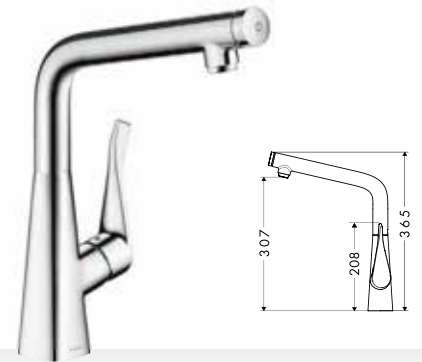

Metris® Select 320 Right angle mixer

Maximum pressure / 500kpa

14883003

WELS 4 Star / 7L per minute

REG. NO. T29052