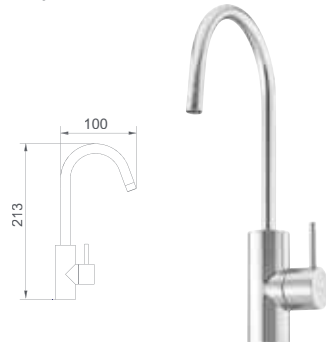

Square goose neck filter tap

with water filtration system

FS7075

Rating

1 micron

Warranty

6 years*

Filter Connection Kit /