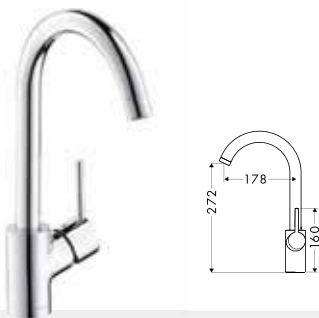

Talis® S2 Variarc Goose neck mixer

Maximum pressure / 500kpa

14863003

WELS 5 Star / 5L per minute

REG. NO. T11557