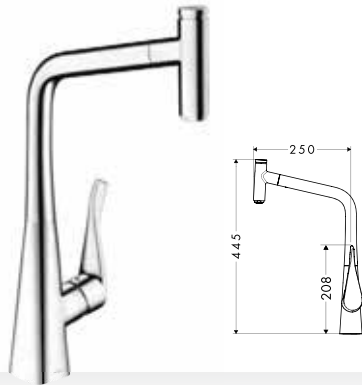

Features /

German made

Hansgrohe taps are German made, offering innovative design and solid engineering.

Warranty 15 years*

Select Button

A simple press regulates the water flow: Switching on and off with ease.

Comfort Zone

Defines the height, side clearance, and - with pull out function - the length of the space around the mixer.

Air Power

Combines water with a generous amount of air. For an especially homogenous and splash-free water spray.

Quick Clean

Limescale deposits are simply wiped away by rubbing a finger over the flexible silicone slats.

Metris® Select 320 Pull out mixer

Maximum pressure / 500kpa

14884003

WELS 4 Star / 7L per minute

REG. NO. T29035