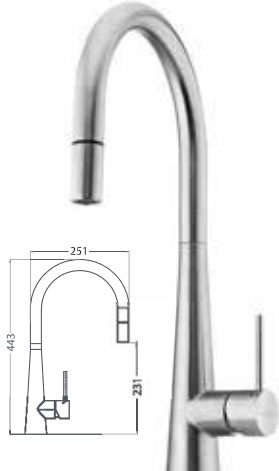

Goose neck pull out mixer

Maximum pressure / 500kpa

SS2525 S

WELS 4 Star / 7.5L per minute
REG. NO. T29868