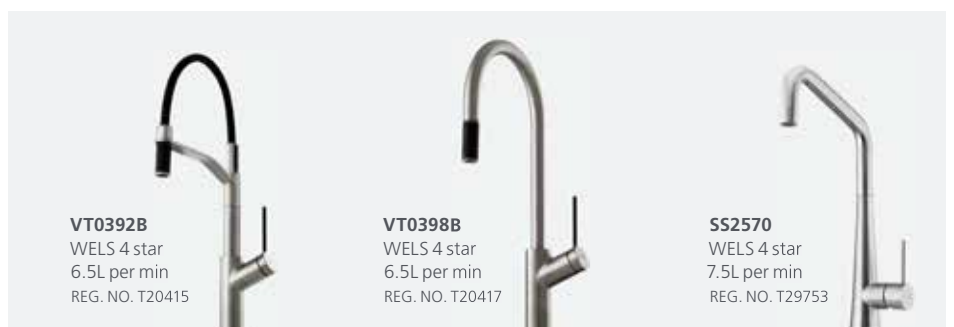

A bamboo board perfect for food preparation that fits into the bowl.

Colanders

Fits into the bowl and is the perfect place to strain pasta or rinse vegetables.

Taps /

View all taps on pages 24-29

VT0392B

WELS 4 star
6.5L per min
REG. NO. T20415