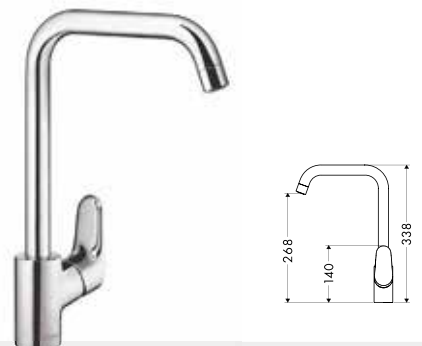

REG. NO. T29019

Ecos® M Swivel mixer

Maximum pressure / 500kpa

14815003 

WELS 4 Star / 7L per minute

REG. NO. T29023

Ecos® L Square goose neck mixer

Maximum pressure / 500kpa