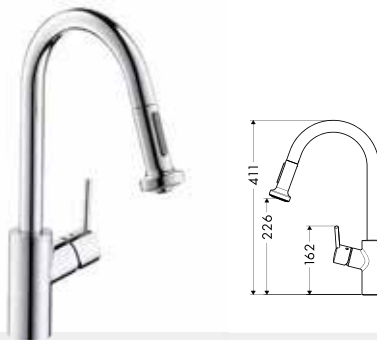

Talis® S2 Variarc Pull out spray mixer

Maximum pressure / 500kpa

14864003

WELS 4 Star / 7L per minute

REG. NO. T14750