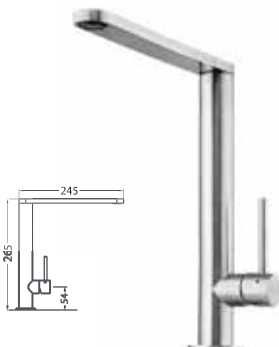

Right angle mixer

Maximum pressure / 500kpa

SS2540 S

WELS 4 Star / 7.5L per minute
REG. NO. T29757