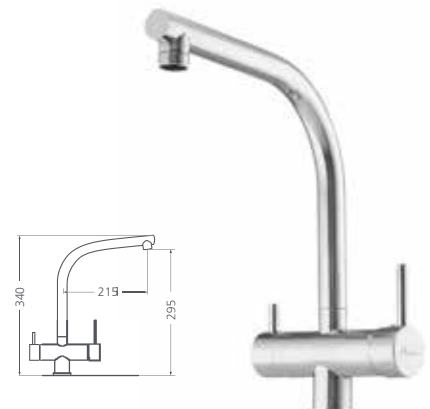

Design

Available in goose neck and square goose neck designs.

*Filter system sold separately.

Round goose neck 3 way filter tap

Maximum pressure / 600kpa

FT3EGN

WELS 4 Star / 7.5L per minute
REG. NO. T27445