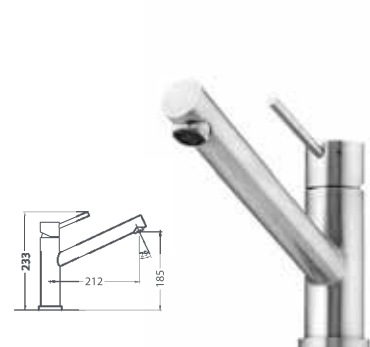

Swivel mixer

Maximum pressure / 500kpa

SS2510 S

WELS 4 Star / 7.5L per minute
REG. NO. T29755