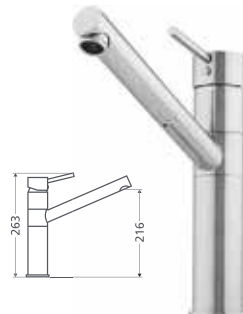

Swivel mixer

Maximum pressure / 500kpa

ES590

WELS 4 Star / 7.5L per minute
REG. NO. T29270