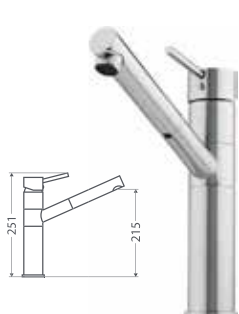

Pull out swivel mixer

Maximum pressure / 500kpa

ES590-P

WELS 4 Star / 7.5L per minute
REG. NO. T29394