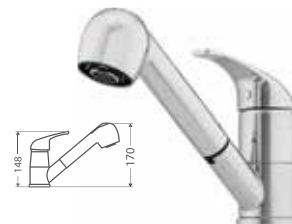

Pull out spray mixer

Maximum pressure / 500kpa

ES580-P

WELS 4 Star / 7.5L per minute
REG. NO. T29266