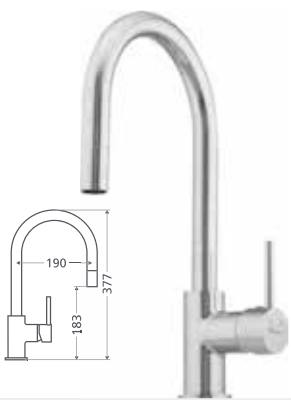

Pair these taps with an Oliveri InLine Water Filter for pure filtered water in your own home.

Functionality

Pull out styles available for added functionality.

Warranty 10 years*

Goose neck pull out mixer

Maximum pressure / 500kpa