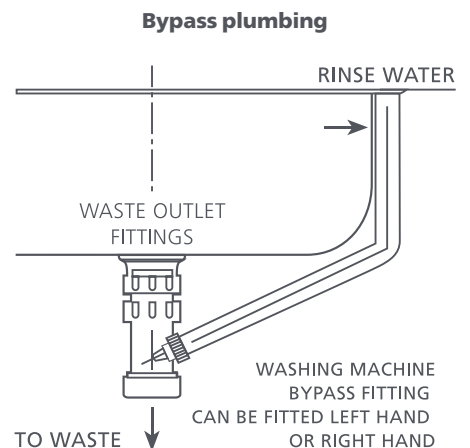

Colour

Brighten up your laundry with some colour. This can be done with one of our copper Spectra or black Santorini sinks or maybe with a black or white Vilo mixer tap.

Bench depth

Make sure your bench is deep enough for your sink. 600mm is the standard depth of a kitchen bench; however this is often not enough for a big laundry tub. Laundry sinks are generally bigger than kitchen sinks, and you'll have hoses tucked in behind your washing machine. We recommend a minimum 650mm deep benchtop in the laundry.

Cabinet width

You'll also need to consider the size of your cabinets, as laundry sinks are normally larger than kitchen sinks. A large laundry tub may require even more space, for example the Oliveri TI70 laundry tub needs a minimum cabinet width of 700mm.

Pull-out and spray mixer taps

A mixer tap with a pull out spray provides a little extra reach and makes for easy cleaning of the sink or washing clothes and is super handy when filling the mop bucket.

Overflow and Bypass plumbing

The Oliveri Laundry range is available with an overflow and bypass plumbing option. An overflow can safeguard against accidental overfilling, while the bypass plumbing will allow washing machine grey water to enter the drain even while the tub is in use.

Overflow option