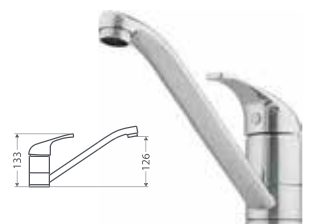

Single lever mixer

Maximum pressure / 500kpa

ES580

WELS 4 Star / 7.5L per minute
REG. NO. T29333

Filter Taps

Features /

Filter System compatible*

Pair these taps with an Oliveri Filter Connection kit for pure filtered water in your own home. See page 31 for details.

3 Way Filter taps

Make your water filter cartridge last longer with a three way tap. Only filter the water you drink with no need for a second satellite tap.