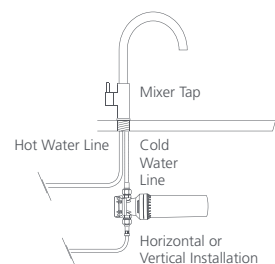

FS5050 Inline Water Filtration System for Harsh Water Use

FR5950 Inline Water Filtration Replacement Cartridge for Harsh Water Use

*Refer to oliveri.com.au for warranty details.

LOVE YOUR LAUNDRY

Featured products:
Laundry TI45 sink and
Essential goose neck
pull out mixer (ES520-P)