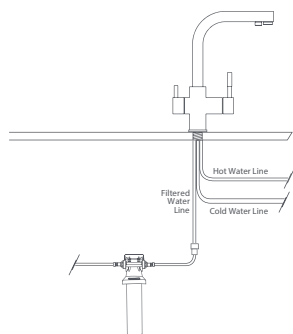

Filter Connection Kit /

Connects to a new or existing 3 way mixer or satellite tap.

FS7005 3 Way Mixer Tap or Satellite Filter Tap Filter Connection Kit

FR7905 3 Way Mixer Tap or Satellite Filter Tap Replacement Cartridge

This filter connection kit can be connected to an Oliveri 3 Way Mixer (sold separately, see page 27) or an existing 3 way mixer. Alternatively this connection kit can be connected to an existing satellite tap.