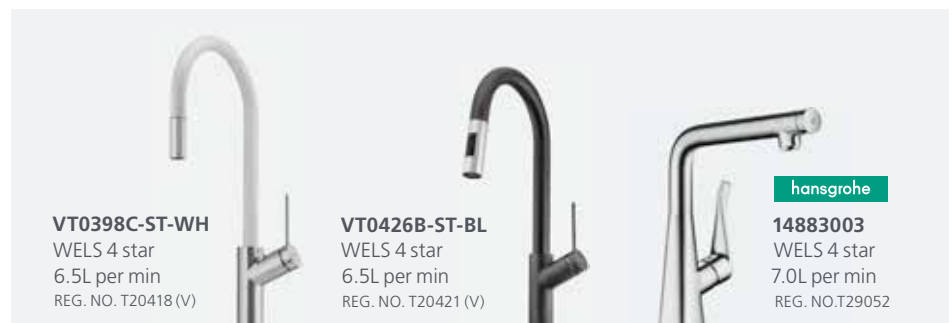

Taps /

View all taps on pages 24-29

VT0398C-ST-WH
WELS 4 star
6.5L per min
REG. NO. T20418 (V)

VT0426B-ST-BL
WELS 4 star
6.5L per min
REG. NO. T20421 (V)

14883003
WELS 4 star
7.0L per min
REG. NO. T29052

Spectra