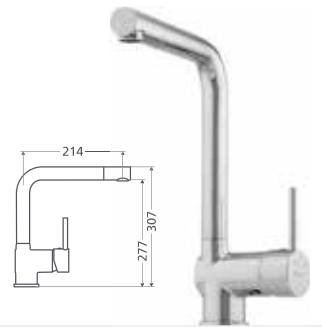

Right angle mixer

Maximum pressure / 500kpa

ES570

WELS 4 Star / 7.5L per minute
REG. NO. T29268