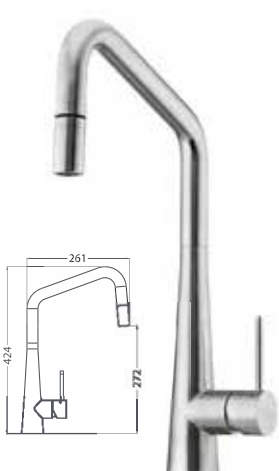

Functionality

Pull out styles available for added functionality.

Filtered water

Pair these taps with an Oliveri Inline Water Filter for pure filtered water in your own home.

Warranty 10 years*

Square goose neck pull out mixer