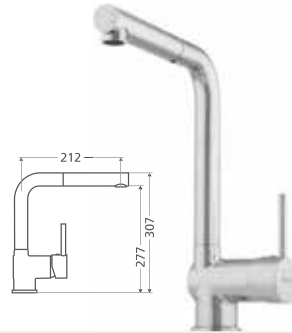

Pull out right angle mixer

Maximum pressure / 500kpa

ES570-P

WELS 4 Star / 7.5L per minute
REG. NO. T29269