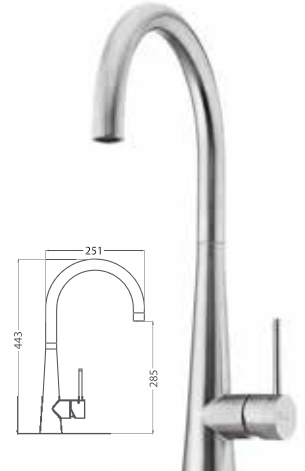

Goose neck mixer

Maximum pressure / 500kpa

SS2520 S

WELS 4 Star / 7.5L per minute
REG. NO. T29752