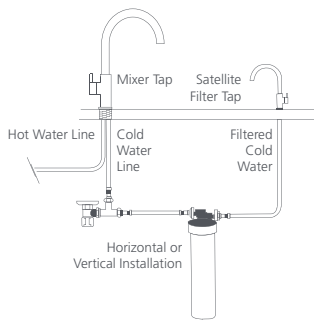

Harsh water option

Inline systems are available for homes in 'hard' or 'harsh' water areas.

Finely filters

Finely filters to 1 micron* and polishes mains water to a premium quality for drinking, cooking, tea and coffee, and washing fruits and vegetables.

Latest technology

The latest carbon block technology absorbs chlorine, bad tastes, odours, dirt, rust and cysts** (e.g. giardia and cryptosporidium).

Maintains minerals

Maintains healthy minerals and salts.

Easy installation

Suitable for horizontal or vertical installation with an easy to install, space saving design.

Warranty

6 year warranty and dedicated after sales service for confidence and peace of mind.

Capacity

Inline cartridges have a capacity of 56,700 litres or one year, whichever comes first†. 3 Way Mixer Tap or Satellite Filter Tap Replacement Cartridges have a capacity of 9,450 litres or one year, whichever comes first†.

* FS5050 Filters mains water to 5 microns.

** Cysts blocked by 1 micron filtration systems only.

† Filter Cartridge life is subject to incoming water pressure, water flow and water quality.

Satellite Water Filtration Systems /

Filters mains water through a designer satellite filter tap.

FS7025 Satellite Water Filtration System with Round Goose Neck Filter Tap

FS7075 Satellite Water Filtration System with Square Goose Neck Filter Tap

FR7905 Satellite Water Filtration Replacement Cartridge