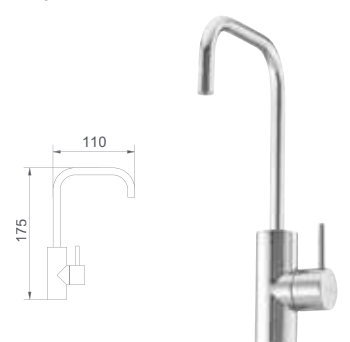

Square goose neck filter tap

with water filtration system

FS7075

Rating

1 micron

Warranty

6 years*

Filter Connection Kit /