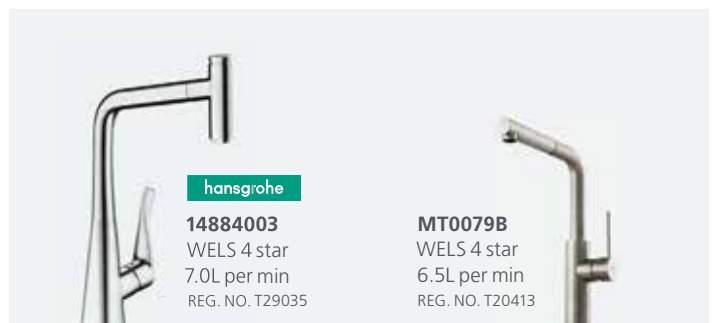

Taps /

View all taps on [pages 24-29](#)

hangrohe

14884003
WELS 4 star
7.0L per min
REG. NO. T29035

MT0079B
WELS 4 star
6.5L per min
REG. NO. T20413

Professional Butler Series

Featured products:
Professional Butler Series sink (PR1290U) and Vilo flexible hose mixer (VT0392B)