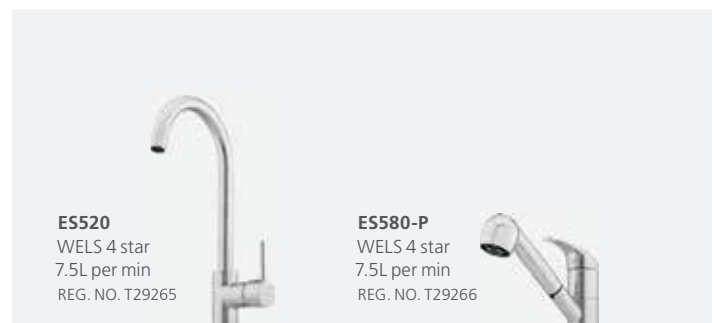

Taps /

View all taps on [pages 24-29](#)