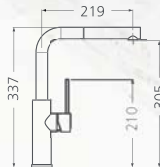

MT0079B

WELS 4 Star / 6.5L per minute
REG. NO. T20413