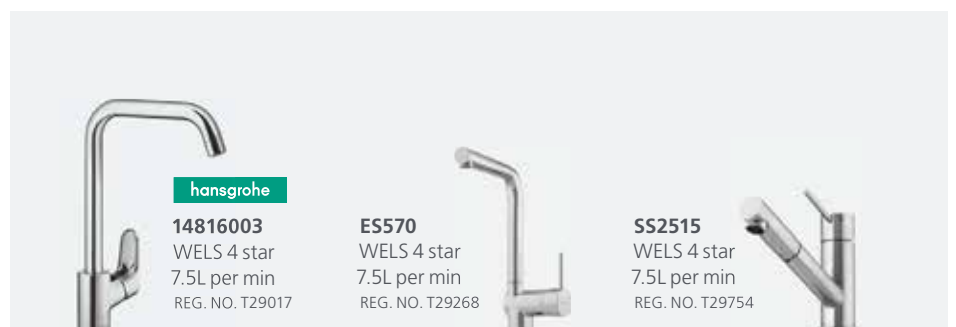

Taps /

View all taps on pages 24-29

hansgrohe

14816003
WELS 4 star
7.5L per min
REG. NO. T29017

ES570
WELS 4 star
7.5L per min
REG. NO. T29268

SS2515
WELS 4 star
7.5L per min
REG. NO. T29754